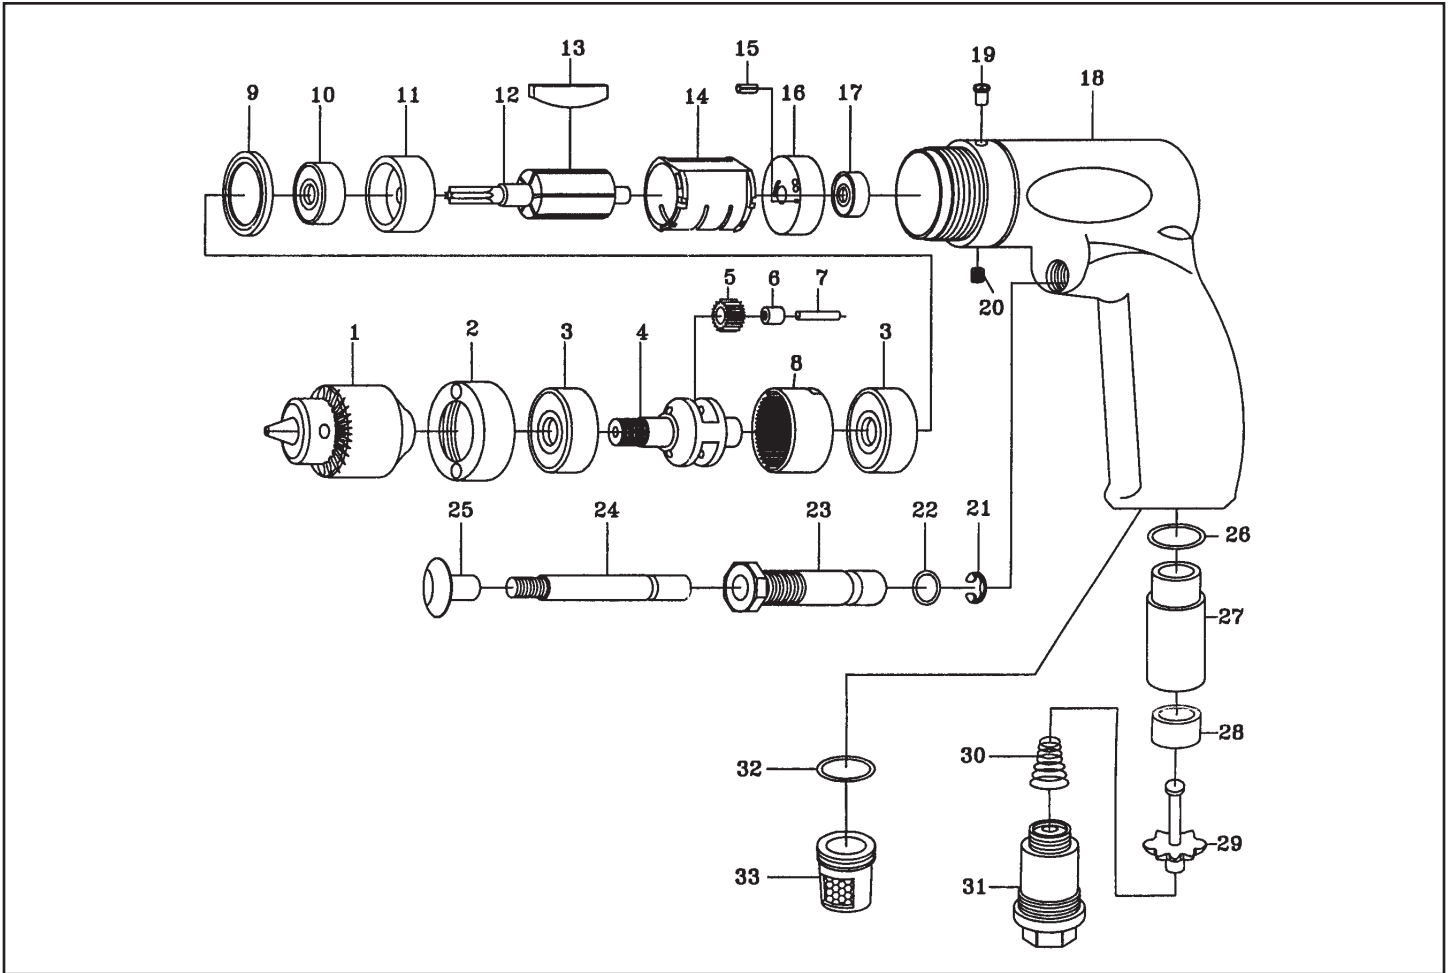

MICHIGAN PNEUMATIC TOOL, INC.

MP-1403 Non-Reversible 1/4" Pistol Drill

Index	Part No.	Description	Qty.
1	143001	1/4" Drill Chuck w/ Key	1
2	143002	Lock Ring	1
3	143003	Ball Bearing	2
4	143004	Carrier	1
5	143005	Idler Gear	2
6	143006	Needle Bearing	2
7	143007	Shaft	2
8	143008	Ring Gear	1
9	143009	Spacer	1
10	143010	Ball Bearing	1
11	143011	Front Plate	1
12	143012	Rotor	5
13	143013	Rotor Blade	1
14	143014	Cylinder	1
15	143015	Pin	1
16	143016	Rear Plate	1
17	143017	Ball Bearing	1

Index	Part No.	Description	Qty.
18	143018	Motor Housing	1
19	143019	Grease Fitting	1
20	143020	Set Screw	1
21	143021	Snap Ring	1
22	143022	O-Ring	1
23	143023	Valve Bushing	1
24	143024	Push Rod	1
25	143025	Button Trigger	1
26	143026	O-Ring	1
27	143027	Valve Housing	1
28	143028	Bushing	1
29	143029	Tip Valve	1
30	143030	Valve Spring	1
31	143031	Inlet Adapter	1
32	143032	O-Ring	1
33	143033	Muffler	1
-	143001-Key	Key Chuck	1