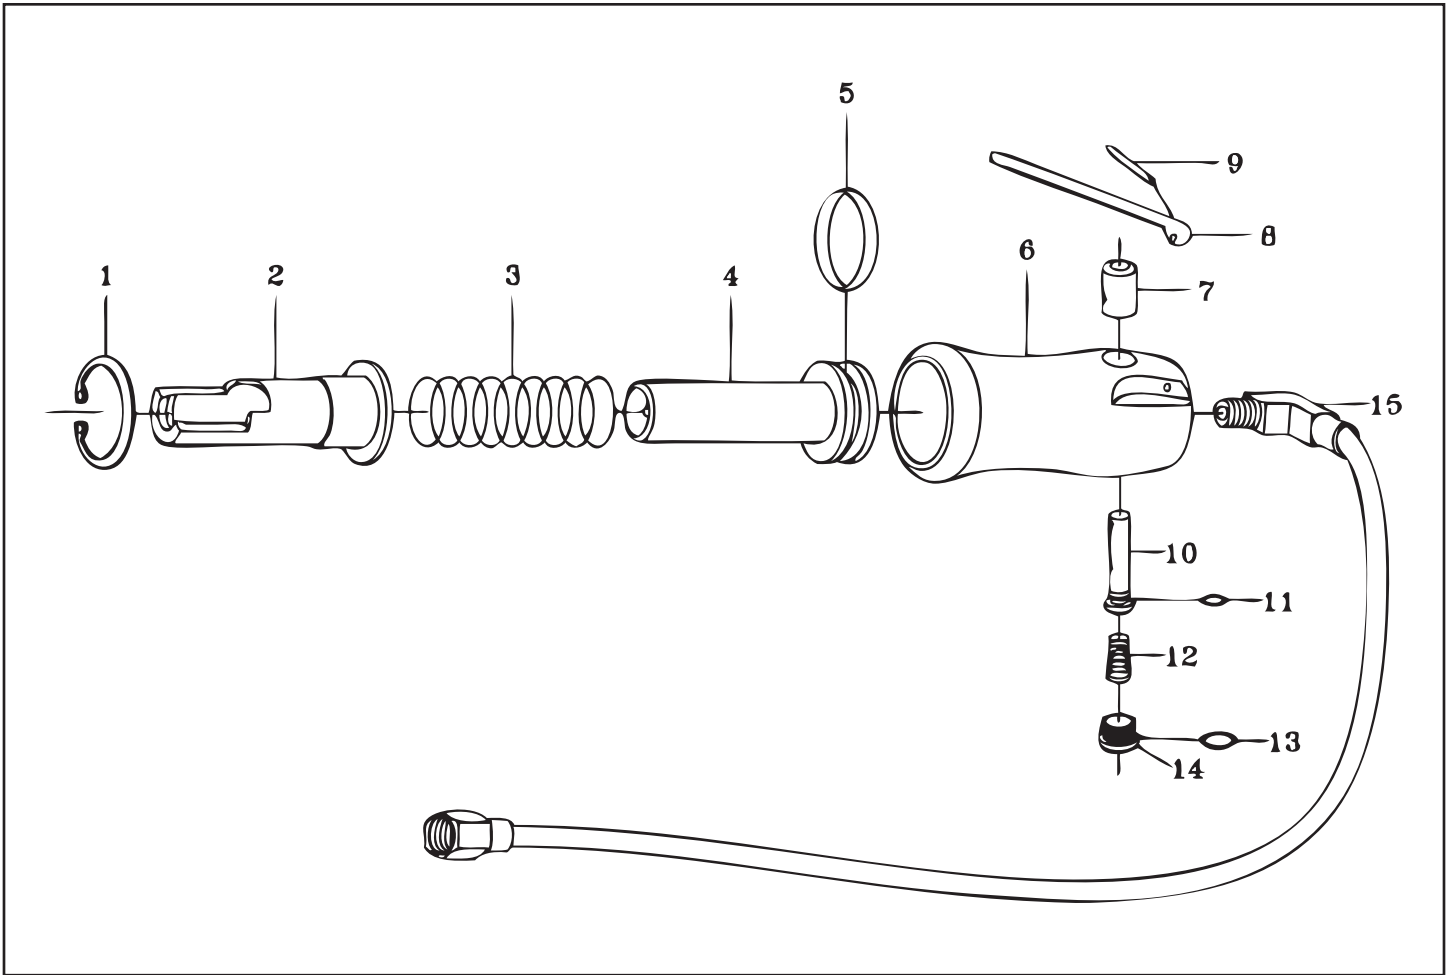

MICHIGAN PNEUMATIC TOOL, INC.

MP-209 Inline Installation Tool

Index	Part No.	Description	Qty.
1	209001	Retaining Ring	1
2	209002	Nosepiece	1
3	209003	Spring	1
4	209004	Piston	1
5	209005	O-Ring	1
6	209006	Housing	1
7	209007	Valve Bush	1
8	209008	Lever	1

Index	Part No.	Description	Qty.
9	209009	Lever Pin	1
10	209010	Valve Stem	1
11	209011	O-Ring	1
12	209012	Valve Spring	1
13	209013	O-Ring	1
14	209014	Plug	1
15	209015	Hose	1