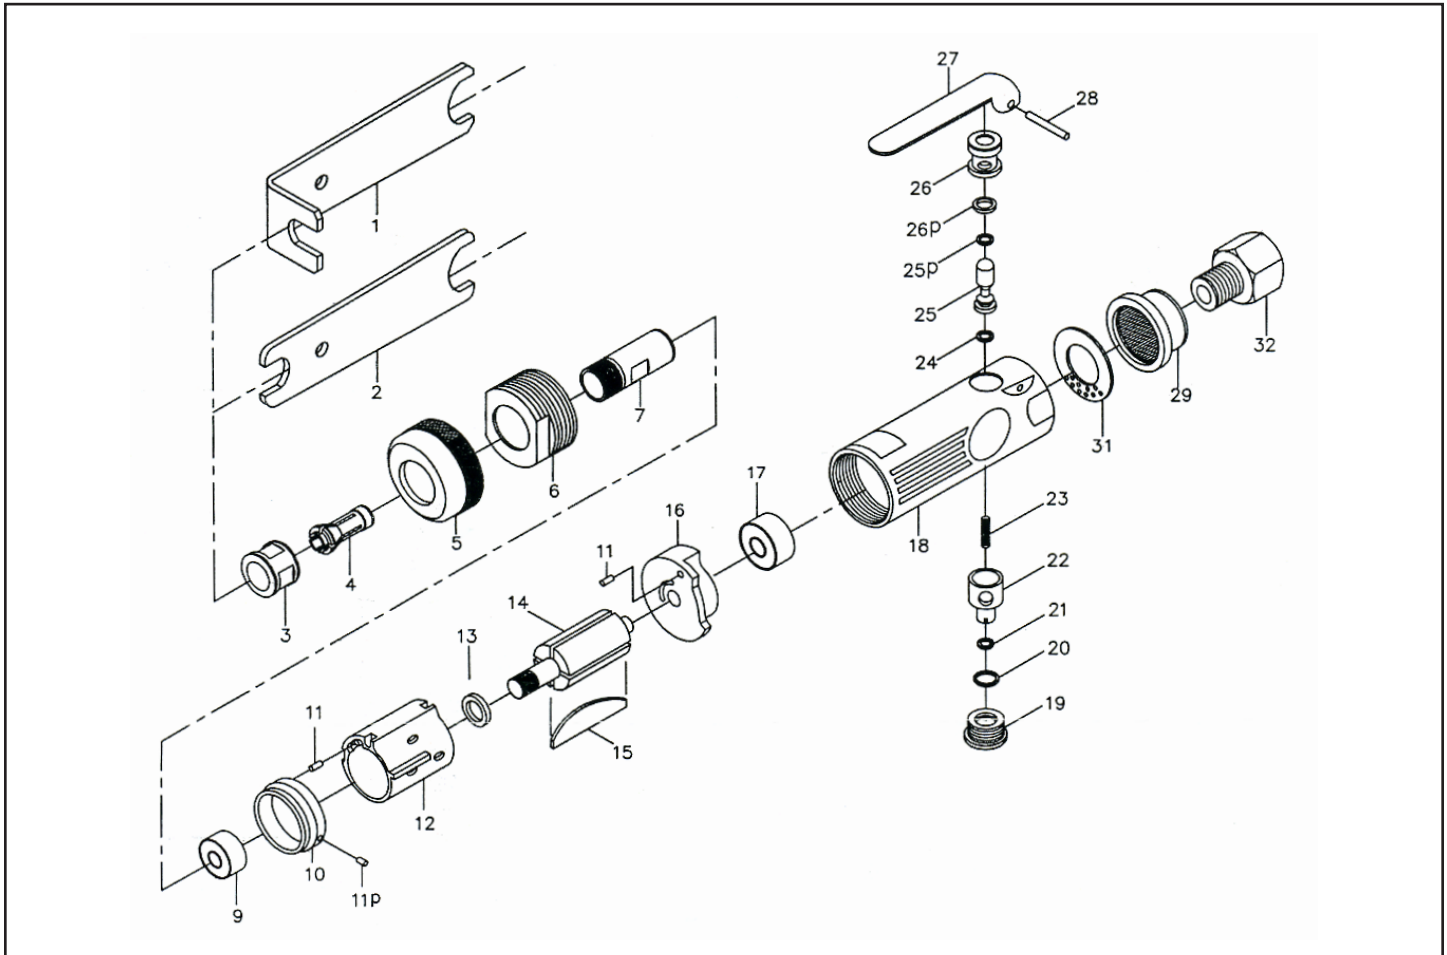

# MP-220-AT Die Grinder

Index	Part No.	Description	Qty.
1	103101-1JBO	Angle Ended Spanner	1
2	103102-1JBO	Double Ended Spanner	1
3	103103-1TFO	Collet Nut	1
4	103104	Collet	1
5	103105-1ABO	Housing Cap	1
6	103106-1LLO	Retainer	1
7	103107-1LLO	Spindle	1
9	6000-ZZ0A	Ball Bearing	1
10	103110-1DAO	Front End Plate	1
11	P-0025-060	Pin	2
11P	P-0025-030	Pin	1
12	103112	Cylinder	1
13	103113-1JBO	Spacer	1
14	103114	Rotor	1
15	103115-1GRO	Rotor Blade	4
16	103116-1DAO	Rear End Plate	1
17	0626-ZZ0A	Ball Bearing	1

Index	Part No.	Description	Qty.
18	103118	Housing	1
19	103119-1JBO	Valve Screw	1
20	0-1100-250	O-Ring	1
21	0-0700-180	O-Ring	1
22	103122-1JBO	Air Regulator	1
23	103123-1AAO	Spring	1
24	0-0500-200	O-Ring	1
25	103125-1JBO	Throttle Valve	1
25P	0-0500-150	O-Ring	1
26	103126-1AAO	Valve Bushing	1
26P	0-1100-120	O-Ring	1
27	103127	Throttle Lever	1
28	P-0030-220	Throttle Pin	1
29	103129-1AAO	Exhaust Deflector	1
31	103131-1AAO	Circlip	1
32	103132	Inlet Bushing	1