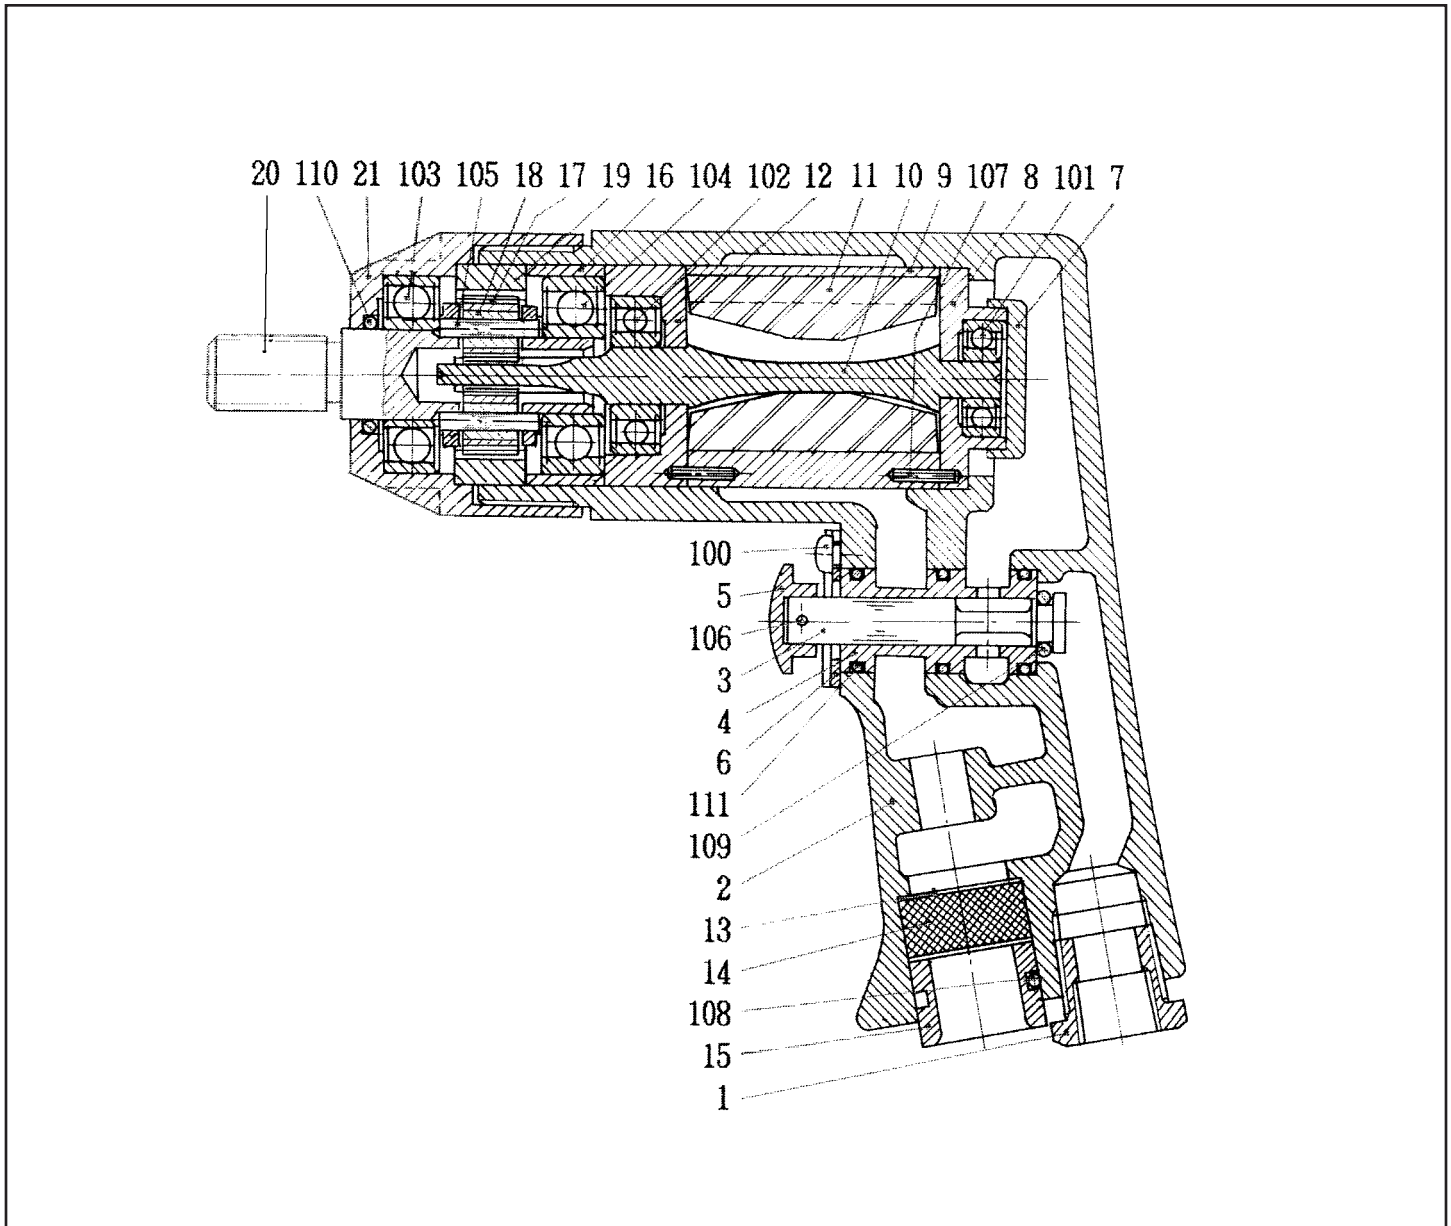

NRD-10P(T)

Item	Part No.	Part Name	Qty.
1	15100550	Inlet Bushing	1
2	15100430	Handle	1
3	15100420	Throttle Valve	1
4	15100410	Throttle Bush	1
5	15100440	Lever	1
6	15100530	Stopper	1
7	15100520	Bearing Cover	1
8	15100460	Top Plate	1
9	15100450	Cylinder	1
10	15100480	Rotor	1
11	15200280	Vane	4
12	15100470	Bottom Plate	1
13	15100150	Exhaust Screen	2
14	15100160	Muffler	1
15	15100140	Exhaust Cover	1
16	15100540	Bearing Bush	1
17	15100310	Planet Gear	2

Item	Part No.	Part Name	Qty.
18	15100320	Gear Bush	2
19	15100490	Internal Gear	1
20	15100560	Chuck Spindle	1
21	15100500	Spindle Case	1
100	25113010	Screw	2
101	28201069	Ball Bearing	1
102	28201072	Ball Bearing	1
103	28201081	Ball Bearing	1
104	28201088	Ball Bearing	1
105	28207079	Roller Pin	2
106	28208014	Spring Pin	1
107	28208024	Spring Pin	2
108	28208030	Spring Pin	1
109	61200060	O-Ring	1
110	61200150	O-Ring	1
111	63200140	O-Ring	3