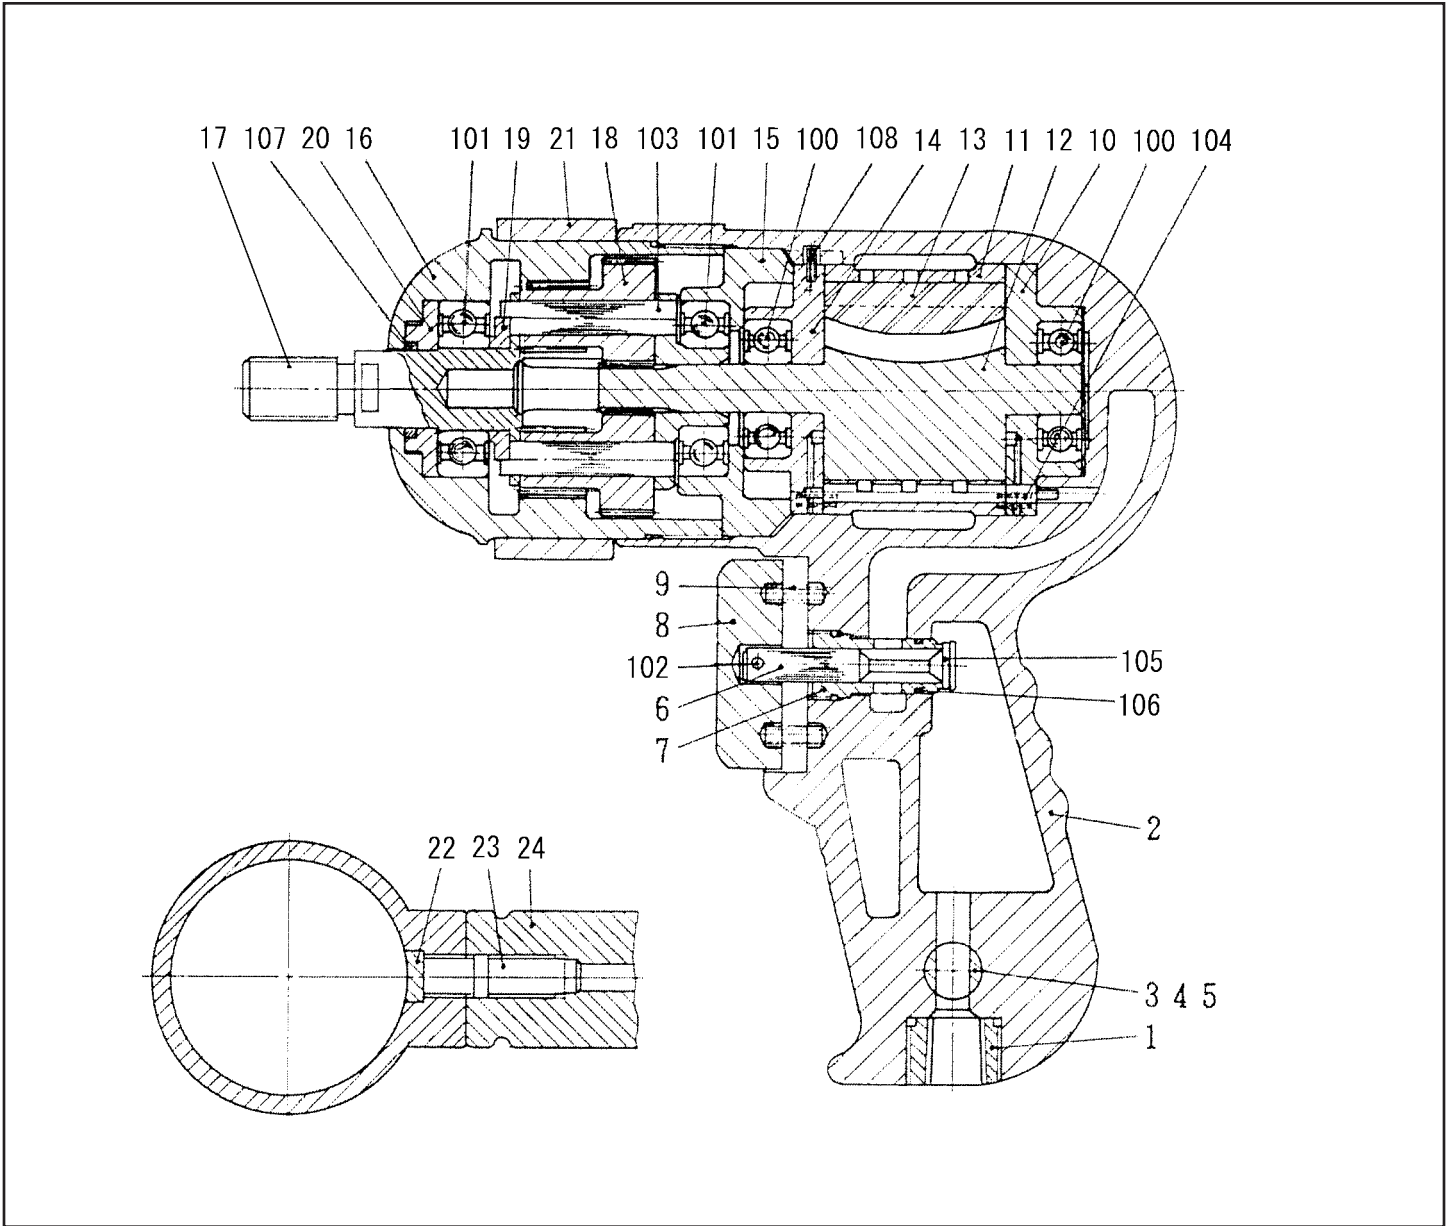

NRD-12PA(T)

| Item | Part No. | Part Name | Qty. |
|------|----------|----------------------------------|------|
| 1 | 15204220 | Inlet Bushing (NPT) | 1 |
| 2 | 15100641 | Handle | 1 |
| 3 | 15100580 | Adjuster Valve | 1 |
| 4 | 15100690 | Rubber Packing | 1 |
| 5 | 15100590 | Adjust Nut | 1 |
| 6 | 15100630 | Throttle Valve | 1 |
| 7 | 15100621 | Throttle Bush | 1 |
| 8 | 15100650 | Lever | 1 |
| 9 | 15100570 | Return Spring | 2 |
| 10 | 15100710 | Top Plate | 1 |
| 11 | 15100700 | Cylinder | 1 |
| 12 | 15100740 | Rotor | 1 |
| 13 | 15100720 | Vane | 5 |
| 14 | 15100730 | Bottom Plate | 1 |
| 15 | 15100780 | Bearing Cover | 1 |
| 16 | 15100751 | Gear Case | 1 |
| 17 | 15100850 | Chuck Spindle (1/2"-20 Threaded) | 1 |

| Item | Part No. | Part Name | Qty. |
|------|----------|--------------|------|
| 18 | 15100770 | Planet Gear | 2 |
| 19 | 15100830 | Washer | 1 |
| 20 | 15100660 | Spacer | 1 |
| 21 | 15100680 | Holder Joint | 1 |
| 22 | 15100790 | Supporter | 1 |
| 23 | 15100810 | Set Screw | 1 |
| 24 | 15100670 | Holder | 1 |
| 100 | 28201080 | Ball Bearing | 2 |
| 101 | 28201082 | Ball Bearing | 2 |
| 102 | 28206022 | Pin | 1 |
| 103 | 28299042 | Roller Pin | 2 |
| 104 | 28208044 | Spring Pin | 2 |
| 105 | 61200040 | O-Ring | 1 |
| 106 | 63910060 | O-Ring | 1 |
| 107 | 63910120 | O-Ring | 1 |
| 108 | 28208019 | Spring Pin | 1 |