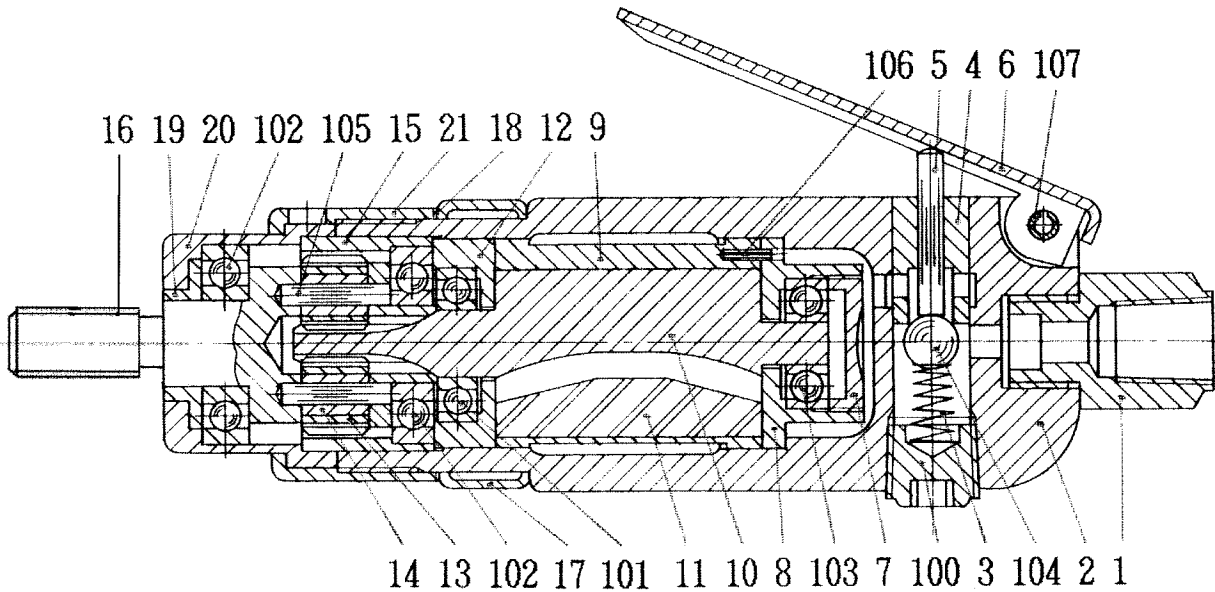

NRD-6SA(T)

Item	Part No.	Part Name	Qty.
1	17509240	Inlet Bushing	1
2	15100050	Handle	1
3	15204050	Throttle Spring	1
4	15100030	Throttle Bush	1
5	15100040	Throttle Pin	1
6	15100060	Lever	1
7	15100080	Plate Nut	1
8	15100071	Top Plate	1
9	15100220	Cylinder	1
10	15100260	Rotor	1
11	15100240	Vane	5
12	15100250	Bottom Plate	1
13	15100310	Planet Gear	2
14	15100320	Gear Bush	2
15	15100270	Internal Gear	1

Item	Part No.	Part Name	Qty.
16	15100330	Chuck Spindle	1
17	15100010	Exhaust Cover	1
18	15100120	Stopper	1
19	15100280	Seal Ring	1
20	15100100	Spindle Case	1
21	15100110	Spindle Nut	1
100	28100351	Hex.Socket Plug	1
101	28201023	Ball Bearing	1
102	28201024	Ball Bearing	2
103	28201069	Ball Bearing	1
104	28205048	Rubber Ball	1
105	28207080	Roller Pin	2
106	28208013	Spring Pin	1
107	28208064	Spring Pin	1