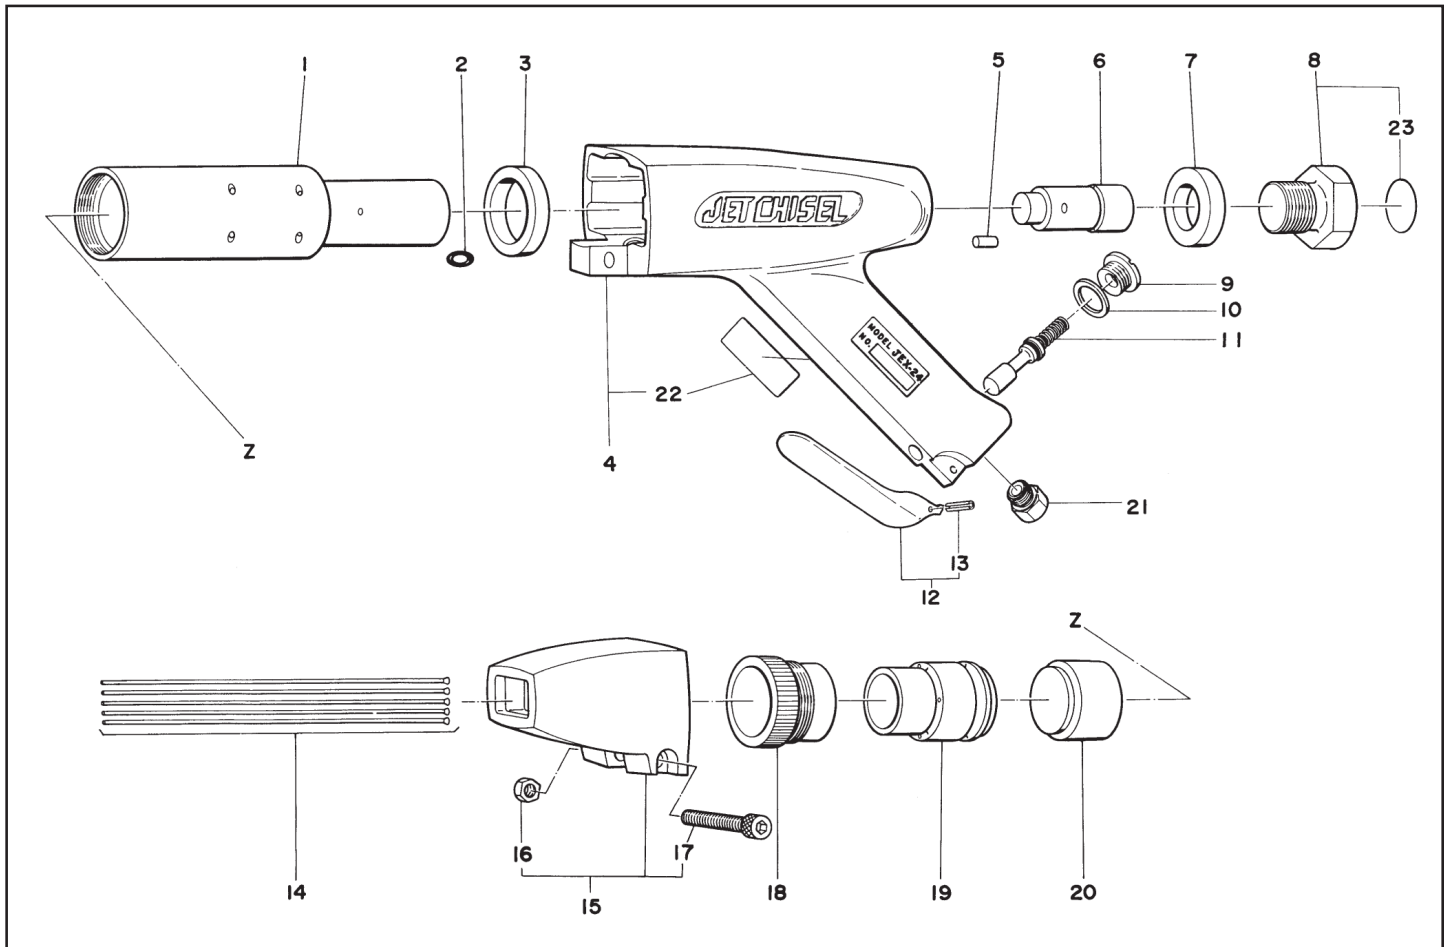

MICHIGAN PNEUMATIC TOOL, INC.

JEX-24 Needle Scaler

Index	Part No.	Description	Qty.
1	TP02241	Cylinder	1
2	TP11992	O-Ring KS-9	1
3	TP02250	Front Washer 34 X 46 X 7	1
4	TA90904	Housing Sub Ass'y	1 Set
5	TP01478	Cylinder Lock Pin	1
6	TP02242	Piston	1
7	TP02249	Rear Washer	1
8	TA93278	Rear Plug Ass'y	1
9	TP00389	Valve Cap	1
10	TP00388	Valve Packing	1
11	TA90037	Throttle Valve Ass'y	1 Set
12	TP01557	Throttle Lever	1
13	TQ00563	Spring Pin 3 X 20	1
14	TP00341	Needles 3 X 180mm	23
15	TA93189	Needle Guide Ass'y	1
16	TQ01484	Hex Nut M8	1 Set
17	TP16284	Hex Bolt 8 X 45	1

Index	Part No.	Description	Qty.
18	TP02246	Lock Ring	1
19	TP02245	Needle Supporter - 3mm	1
20	TP02243	Throttle Anvil	1
21	TQ02349	Reducer M16 X PT 3/8	1
22	TQ02207	Label CE-Mark	1
23	TP01480	Name Plate	1

Accessories

-	TP00170	Hex Wrench Key 6	1
-	TP16451	Instruction Manual	1
-	TQ02350	Bushing PT 3/8 X NPT 3/8	1
-	TQ03262	Hose Nipple PT 3/8 X 3/8	1
-	TP00342	Needles - 2 X 180mm	53
-	TP02244	Needles Supporter - 2mm	1
-	TP00402	Needles - 4 X 180mm	12
-	TP14992	Needles - Supporter - 4mm	1