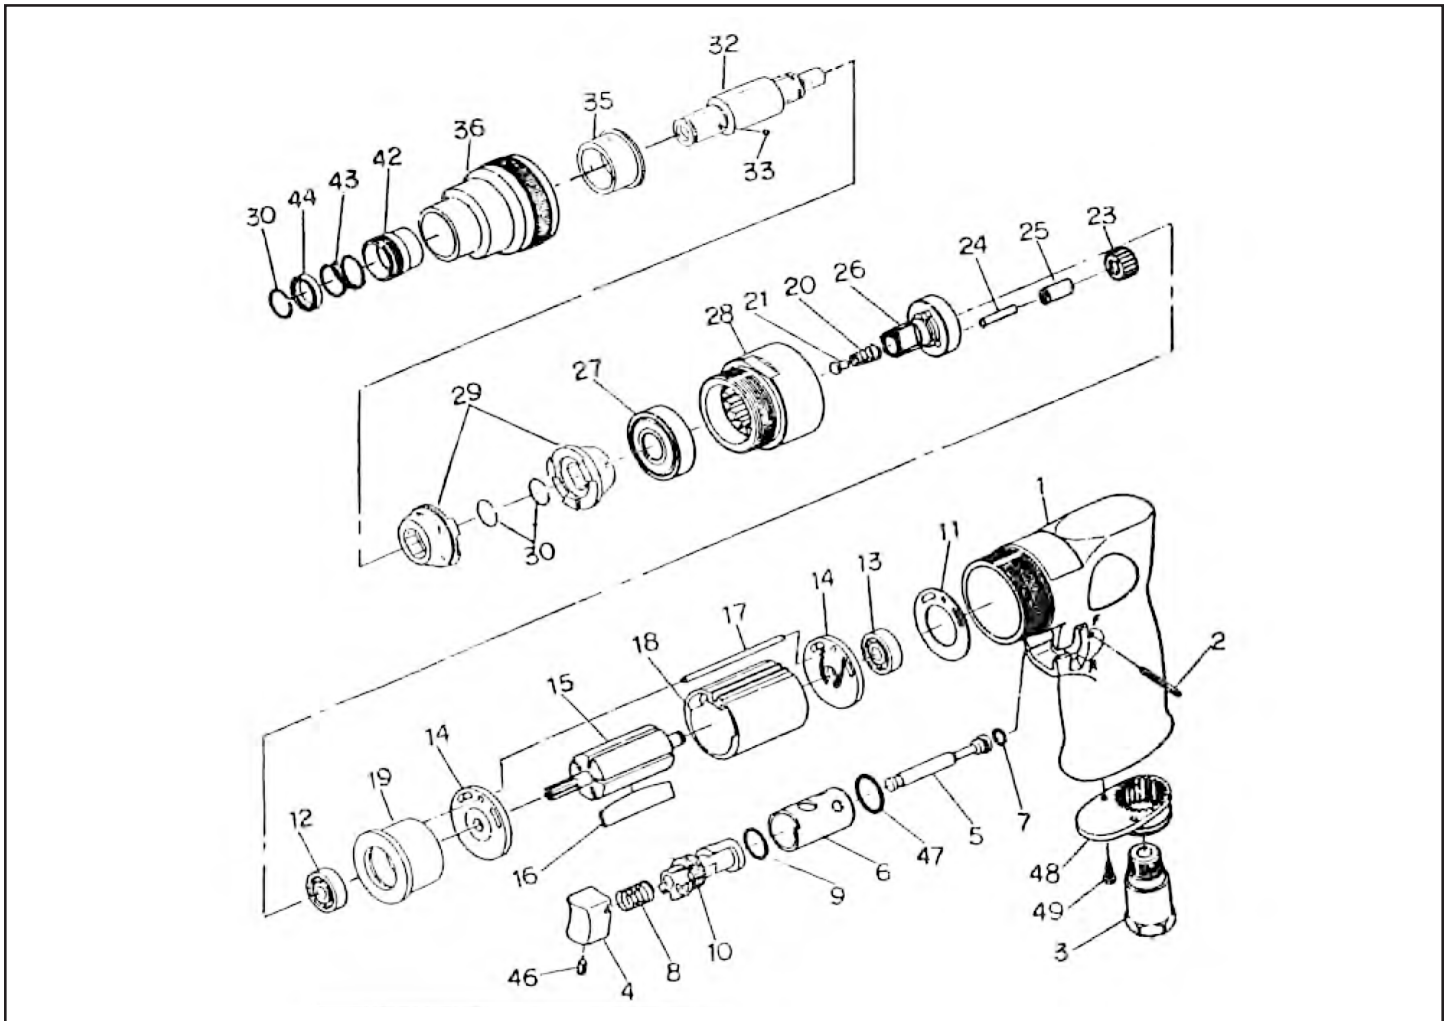

MICHIGAN PNEUMATIC TOOL, INC.

MP-0955-ST 1/4" Air Screwdriver

Index	Part No.	Description	Qty.
1	80401	Housing	1
2	80402	Pin	1
3	80403	Air Inlet	1
4	80404	Trigger	1
5	80405	Valve Stem	1
6	80406	Reverse Bushing	1
7	80407	O-Ring	1
8	80408	Valve Spring	1
9	80409	O-Ring	1
10	80410	Reverse Lever	1
11	80411	Motor Gasket	1
12	80412	Ball Bearing	1
13	80413	Ball Bearing	1
14	80414	End Plate	2
15	80415	Rotor	1
16	80416	Rotor Blade	5
17	80417	Pin	1
18	80418	Cylinder	1
19	80419	Front End Plate	1
20	80420	Spring	1

Index	Part No.	Description	Qty.
21	80421	Spring Guide	1
23	80423	Planet Gear	3
24	80424	Pin	3
25	80425	Spacer	3
26	80426	Work Spindle	1
27	80427	Ball Bearing	1
28	80428	Clamp Nut	1
29	80429	Drive Dog	2
30	80430	Retaining Ring	3
32	80432	Cam Spindle	1
33	80433	Steel Ball	1
35	80435	Clutch Bushing	1
36	80436	Clutch Housing	1
42	80442	Ball Retainer	1
44	80444	Washer	1
46	80446	Set Screw	1
47	80447	O-Ring	1
48	80448	Exhaust Diffuser	1
49	80449	Screw	2