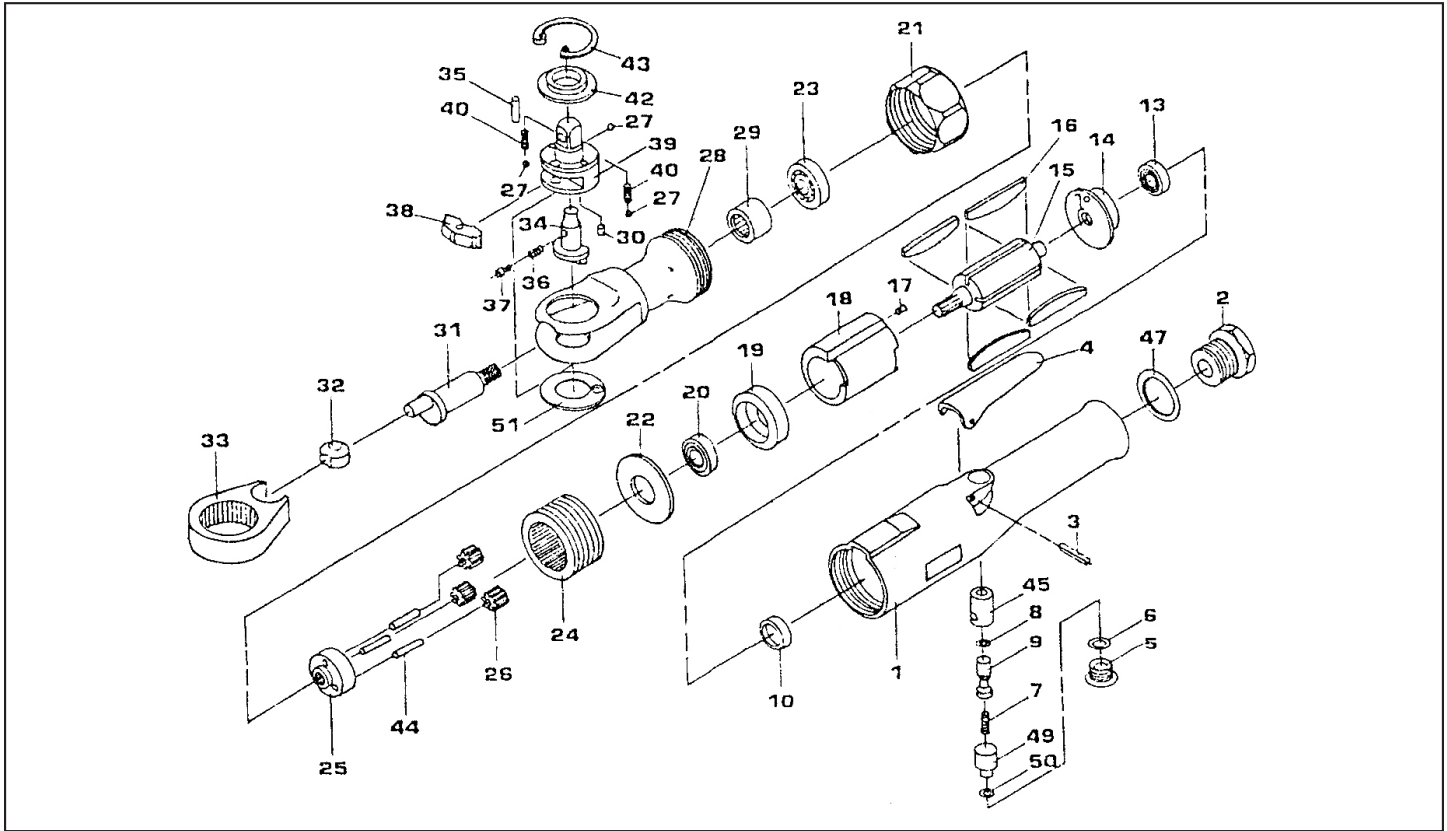

**MICHIGAN PNEUMATIC TOOL, INC.**

**MP-1625-ST 1/2" H.D. Ratchet Wrench**

Index	Part No.	Description	Qty.
1	HD-12001	Motor Housing	1
2	HD-12002	Inlet Bushing	1
3	SP-25220	Spring Pin	1
4	AR-38005	Throttle Lever	1
5	VP-70041	Valve Screw	1
6	ORP-0110	O-Ring	1
7	VP-70037	Valve Spring	1
8	ORP-0110	O-Ring	1
9	VP-70035	Valve Stem	1
10	VP-70011	Bearing Cap	1
13	BB-06082	Ball Bearing	1
14	HD-12014	Rear End Plate	1
15	HD-12015	Rotor	1
16	HD-12016	Rotor Blade	4
17	SP-30060	Spring Pin	1
18	HD-12018	Cylinder	1
19	HD-12019	Front End Plate	1
20	BB-60002	Ball Bearing	1
21	HD-12021	Clamp Nut	1
22	HD-12022	Washer	1
23	BB-62000	Ball Bearing	1
24	HD-12024	Internal Gear	1
25	HD-12025	Idler Gear Plate	1
26	HD-12026	Idler Gear	3
27	SB-006	Steel Ball	3
28	HD-12028	Ratchet Housing	1

Index	Part No.	Description	Qty.
29	HD-12029	Needle Bearing	1
30	SP-25060	Spring Pin	1
31	HD-12031	Crank Shaft	1
32	HD-12032	Drive Bushing	1
33	HD-12033	Yoke	1
34	HD-12034	Reverse Button	1
35	NR-30160	Needle Roller	1
36	HD-12036	Reverse Spring	1
37	HD-12037	Lock Pin	1
38	HD-12038	Pawl	1
39	HD-12039	Ratchet Anvil	1
40	HD-12040	Spring	2
42	HD-12042	Thrust Washer	1
43	RTW-036	Internal Stop Ring	1
44	NR-50223	Needle Roller	1
45	AP-70030	Bushing	1
47	ORP-0180	O-Ring	1
49	AP-70034	Air Regulator	1
50	ORP-0080	O-Ring	1
51	HD-12051	Washer	1
K01	HD-12K01	Throttle Handle Kit (1,2,3,4,45,47)	1 Set
K02	HD-12K02	Valve Kit (5,6,7,8,9,49,50)	1 Set
K03	HD-12K03	Idler Gear Kit (25,26,44)	1 Set
K04	HD-12K04	Ratchet Head Kit (27,30,34,35,36,37,38,39,40,42,43)	1 Set
K05	HD-12K05	Ratchet Housing Kit (22,28,29)	1 Set