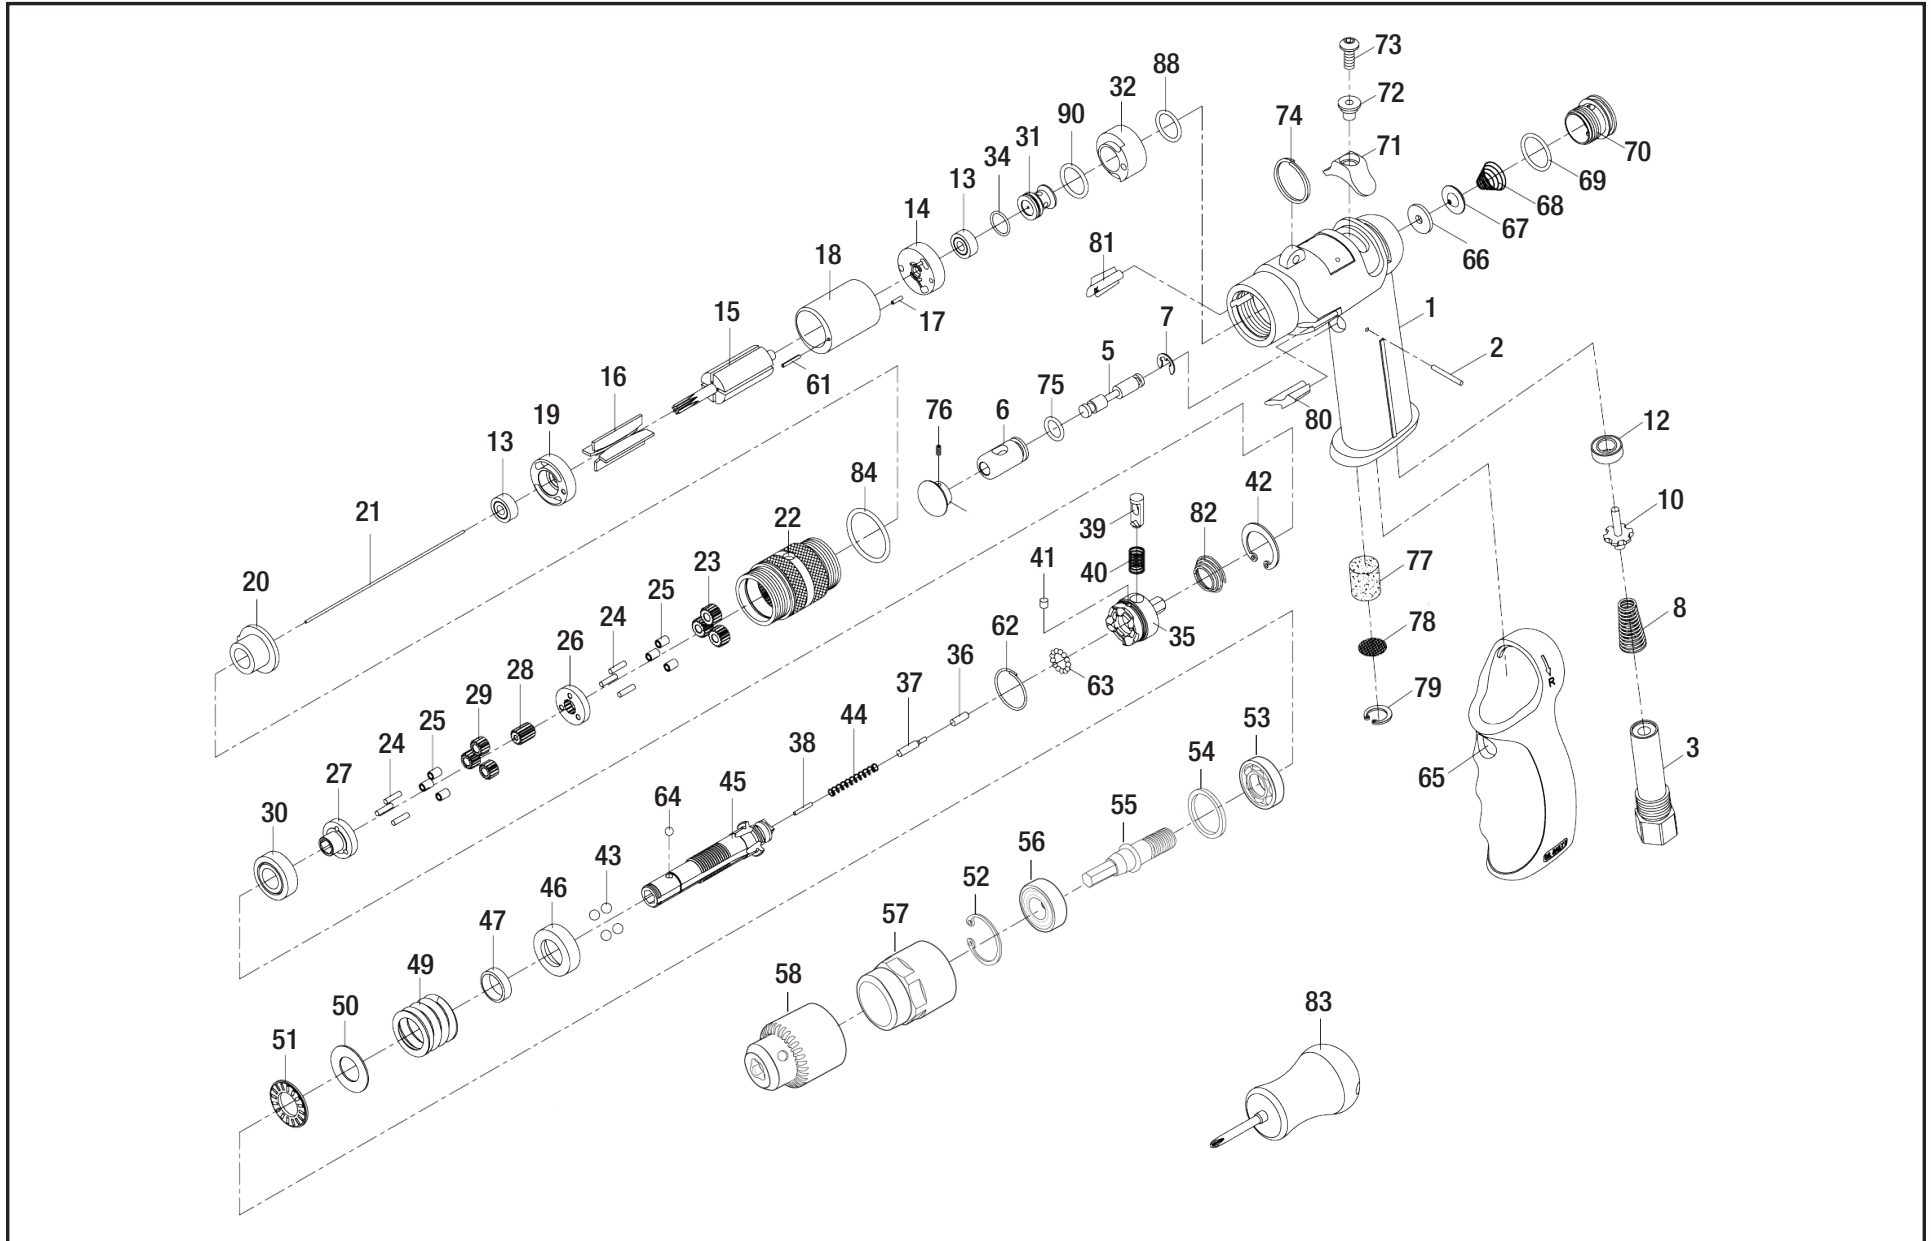

MICHIGAN PNEUMATIC TOOL, INC.

MP-201D-ST Auto Shut-Off Screwdriver

6850 Middlebelt Rd. • Romulus, MI 48174 • 1-800-521-8104 • Ph: (313) 933-5890 • Fax: (313) 933-0440

www.michiganpneumatic.com • e-mail: mpt@michiganpneumatic.com

08062015Rev5HMB | NP

MICHIGAN PNEUMATIC TOOL, INC.

MP-201D-ST Auto Shut-Off Screwdriver

Index	Part No.	Description	Qty.
1	AS00201	Motor Housing	1
2	AS000201	Pin (2x18.8)	1
3	AS00202	Air Inlet	1
4	AS000164	Trigger	1
5	AS000105	Valve Stem	1
6	AS000106	Valve Bushing	1
7	30107	O-Ring (3.8x1.9)	1
8	AS00208	Spring	1
10	75-725146	Valve Stem	1
12	75-725145	Rubber Spacer	1
13	AS000113	Ball Bearing (R3-ZZ)	2
14	AS000114	End Plate	1
15	AS00515	Rotor	1
16	AS000116	Rotor Blades	4
17	30117	Spring Pin (1.5x6)	1
18	AS000118	Cylinder	1
19	AS000119	Front End Plate	1
20	AS00520	Motor Spacer	1
21	AS10234	Push Needle (94L)	1
22	AS00522	Internal Gear	1
23	AS00523	Pinion Gear (13T)	1
24	AS000129	Pin (3/32"x9.5)	6
25	AS000128	Bushing	6
26	AS00526	Reduction Spindle	1
27	AS000127	Work Spindle	1
28	AS000123	Center Gear (13T)	1
29	AS000125	Planet Gear (14T)	6
30	70130	Ball Bearing (77R6ZZ)	1
31	AS000131	Inlet Noose	1
32	AS000130	Reverse Valve	1
33	OR01400108	O-Ring (14x1.78)	1
34	52236	O-Ring (10.5x1)	1
35	AS000135	Clutch	1
36	AS000136	Pin (1/8"x9.6)	1
37	AS000137	Reset Pin	1
38	AS000138	Pin (1/16"x11)	1
39	AS000139	Trip Slide	1
40	AS000140	Spring	1
41	AS000141	Plug	1
42	52827	Internal Ring (RTW-22)	1

Index	Part No.	Description	Qty.
43	AS000143	Steel Ball (3/16")	4
44	AS000144	Spring	1
45	AS000145	Cam Spindle	1
46	AS000146	Cover	1
47	AS000147	Bushing	1
49	AS000149	Spring	1
51	AS000151	Roller Thrust Bearing (NTA-815)	1
52	52827	Internal Ring (RTW-22)	1
53	B-R6	Ball Bearing	1
54	200AS-D3	Spacer	1
55	200AS-D4	Spindle	1
56	B-R6ZZ	Bearing Ball	1
57	200AS-D2	Spindle Housing	1
58	1BA-375	Chuck 1/4" Cap 3/8in-24 Thread Mount	1
61	AS000117	Spring Pin (1.6x10)	1
62	AS000112	Retainer Ring	1
63	52245	Steel Ball (3/32")	13
64	40145	Steel Ball (1/8")	1
65	AS00242	Rubber Grip	1
66	AS000104	Shut-off Valve Seat	1
67	AS000111	Shut-off Valve	1
68	AS000108	Shut-off Valve Spring	1
69	72009	O-Ring (15.7x1.7)	1
70	AS000110	Valve Cap	1
71	AS00221	Reversing Valve Knob	1
72	AS000133	Reversing Knob Spacer	1
73	AS000132	Screw (#10-32 UNFX12)	1
74	AS00262	Ring	1
75	40130	O-Ring (8.8x1.7)	1
76	AS000165	Set Screw (M3x4L)	1
77	600150	Damping Material	1
78	AS000160	Filter Net	1
79	AS000168	Internal Ring (RTW-11)	1
80	AS00267	Rubber Shield	1
81	AS00268	Rubber Shield	1
82	AS000167	Spring	1
83	AS000163	Screwdriver (#2)	1
84	52235	O-Ring (22.8x2)	1