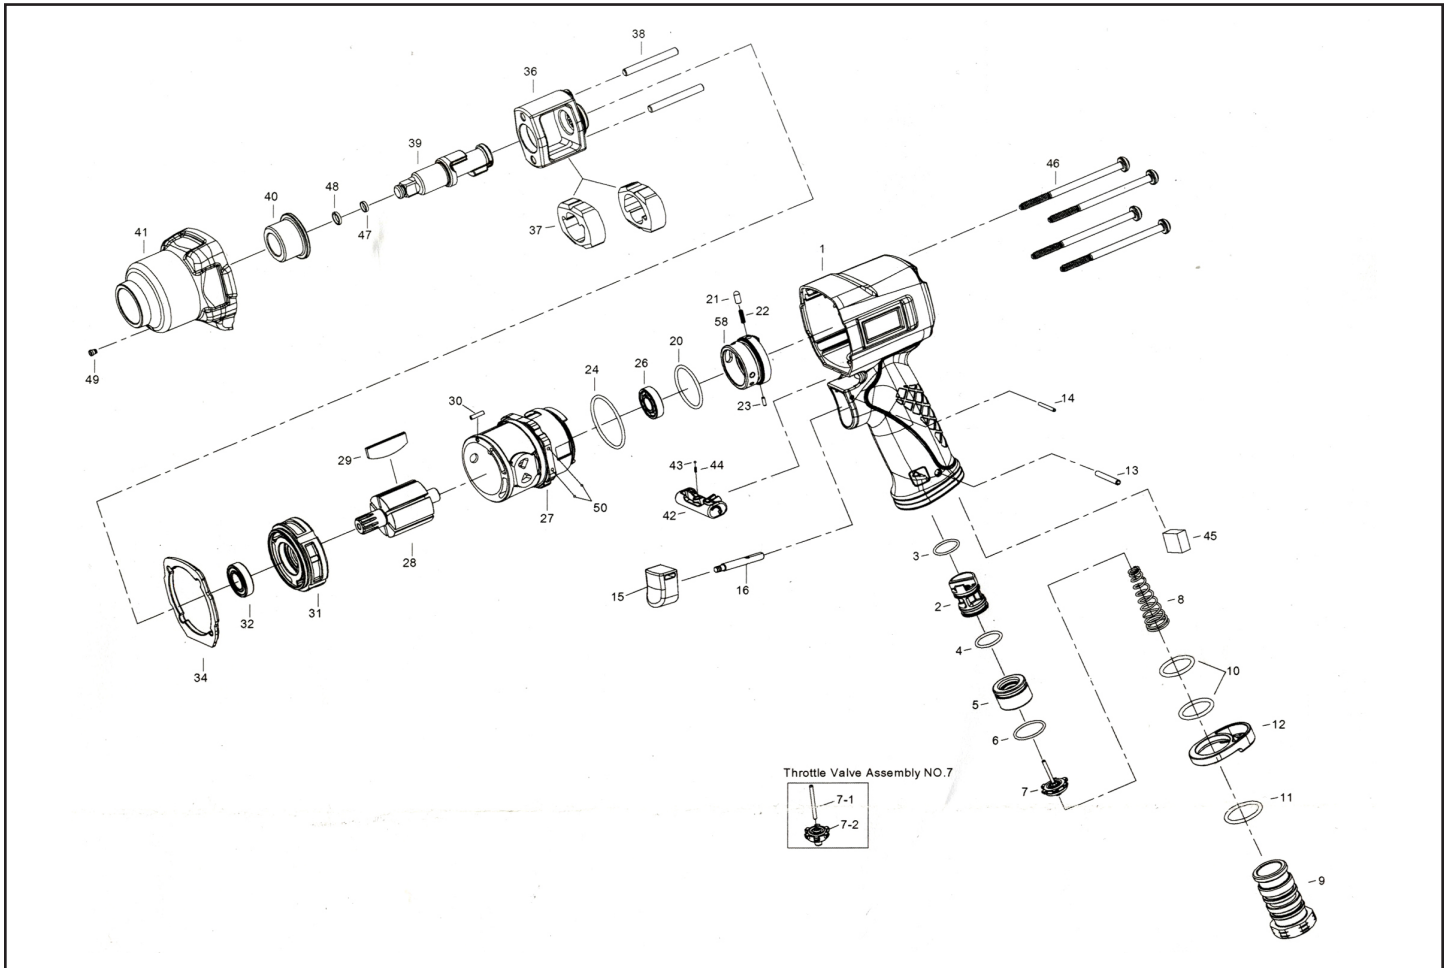

MICHIGAN PNEUMATIC TOOL, INC.

MP-2142QR 3/8" Impact Wrench

Index	Part No.	Description	Qty.
1	2142QR-1	Motor Housing	1
2	2142QR-2	Reverse Valve	1
3	2142QR-3	O-Ring	1
4	2142QR-4	O-Ring	1
5	2142QR-5	Throttle Valve Seat	1
6	2142QR-6	O-Ring	1
7	2142QR-7	Throttle Valve Assy (incl. 7-1, 7-2)	1
7-1	2142QR-7-1	Throttle Valve Pin	1
7-2	2142QR-7-2	Throttle Valve	1
8	2142QR-8	Spring	1
9	2142QR-9	Air Inlet	1
10	2142QR-10	O-Ring	2
11	2142QR-11	O-Ring	1
12	2142QR-12	Exhaust Deflector	1
13	2142QR-13	Spring Pin	1
14	2142QR-14	Spring Pin	1
15	2142QR-15	Trigger Assy (incl. 16)	1
16	2142QR-16	Trigger Pin	1
20	2142QR-20	O-Ring	1
21	2142QR-21	Pin	1
22	2142QR-22	Spring	1
23	2142QR-23	Spring Pin	1
24	2142QR-24	O-Ring	1
26	2142QR-26	Ball Bearing	1

Index	Part No.	Description	Qty.
27	2142QR-27	Cylinder Assy (incl 50 (2pcs))	1
28	2142QR-28	Rotor	1
29	2142QR-29	Rotor Blade	6
30	2142QR-30	Spring Pin	1
31	2142QR-31	Front End Plate	1
32	2142QR-32	Ball Bearing	1
34	2142QR-34	Gasket	1
36	2142QR-36	Hammer Frame	1
37	2142QR-37	Hammer	2
38	2142QR-38	Hammer Pin	2
39	2142QR-39	Standard Anvil	1
40	2142QR-40	Bushing	1
41	2142QR-41	Hammer Case Assy (incl. 40, 49)	1
42	2142QR-42	Reverse Knob	1
43	2142QR-43	Steel Ball	1
44	2142QR-44	Steel Ball Spring	1
45	2142QR-45	Muffler Element	1
46	2142QR-46	Screw	4
47	2142QR-47	O-Ring	1
48	2142QR-48	Socket Retainer	1
49	2142QR-49	Grease Fitting	1
50	2142QR-50	Steel Ball	2
58	2142QR-58	Reverse Valve Knob	1
TK	2142QR-TK	Tune Up Kit (incl. 3, 4, 6, 8, 10 (2pcs), 11, 20, 22, 24, 29 (6pcs), 34, 43, 44, 45, 47, 48)	1