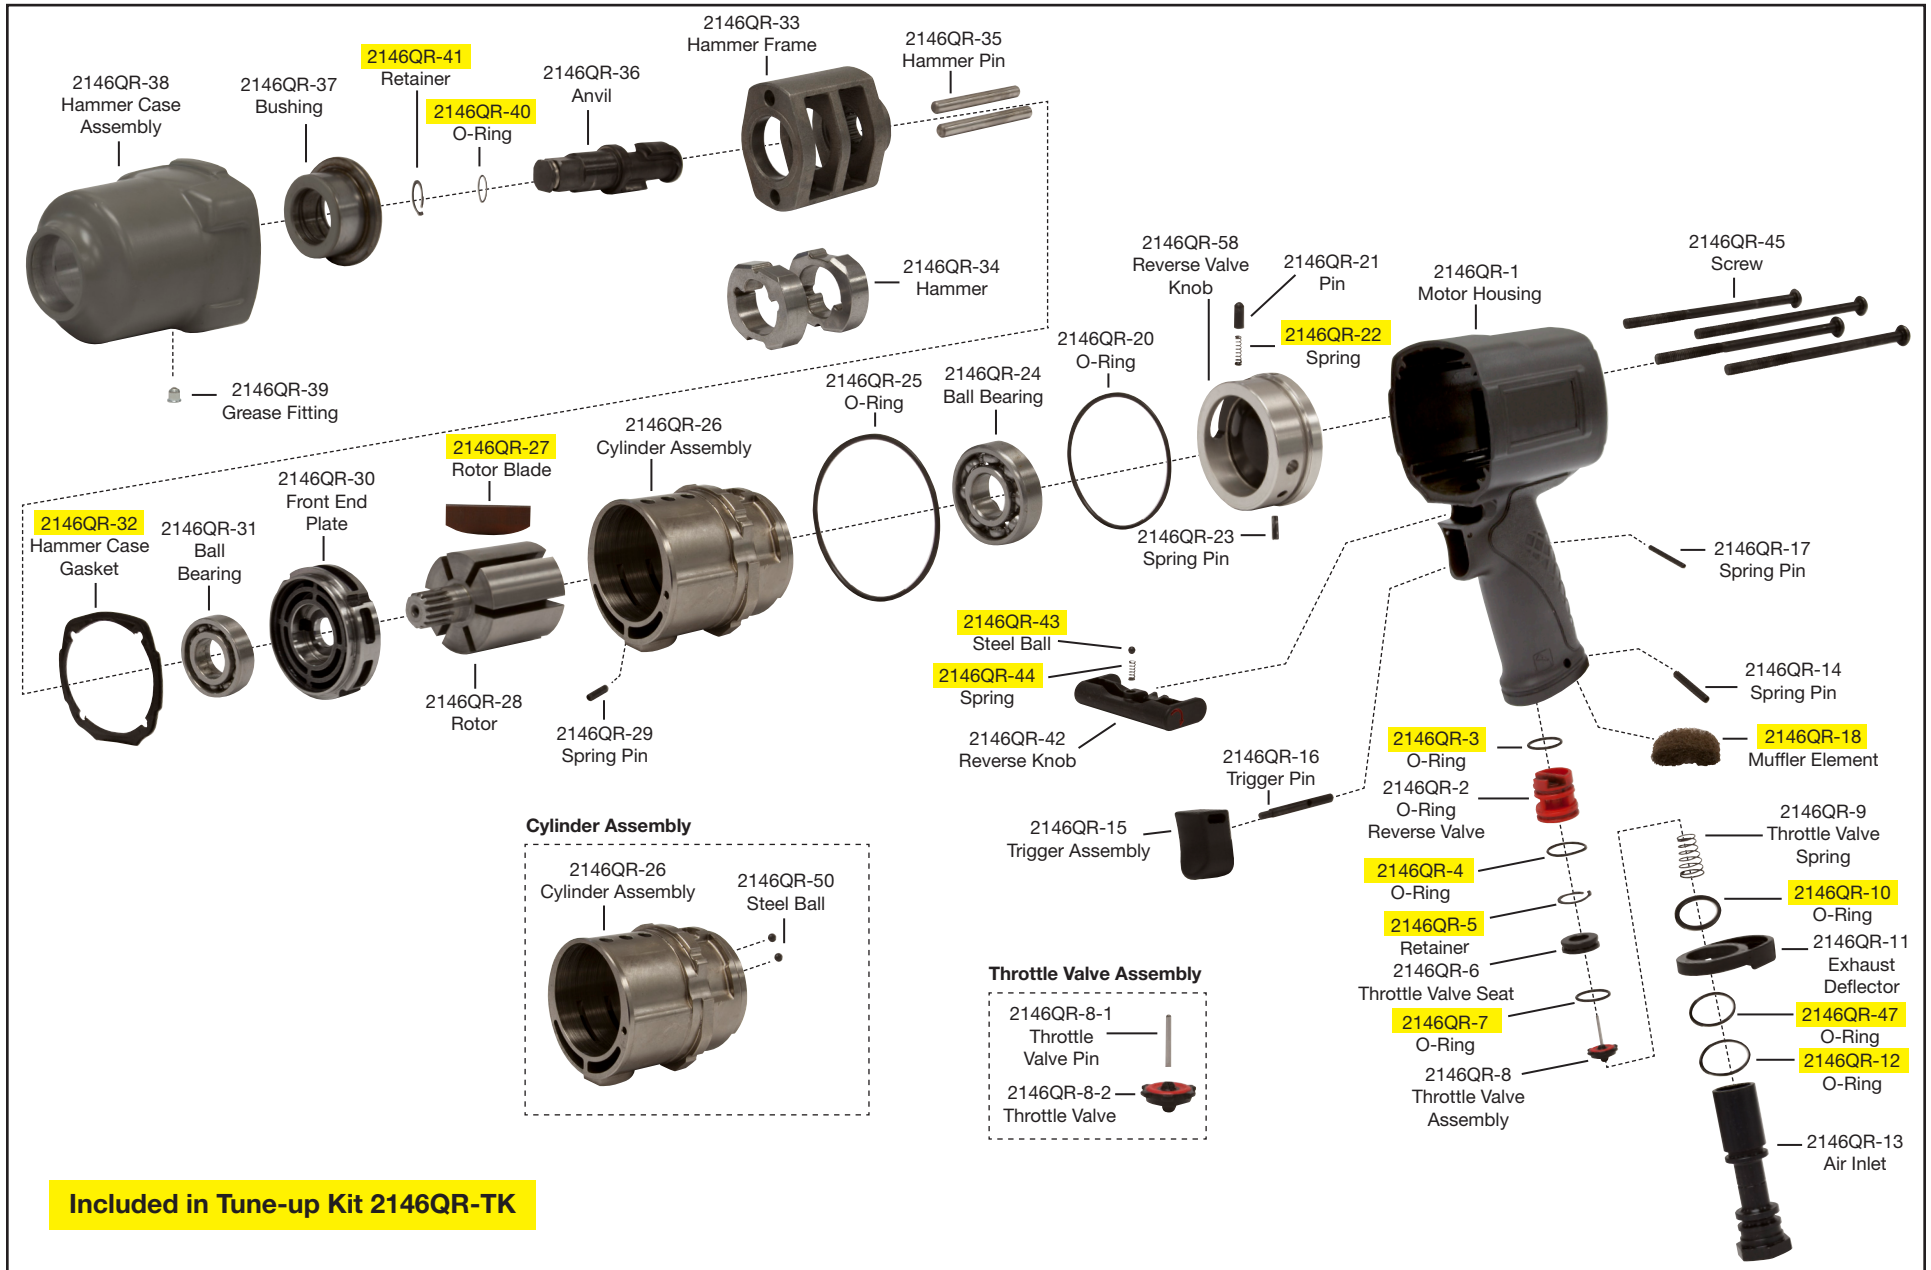

MICHIGAN PNEUMATIC TOOL, INC.

MP-2146QR 3/4" Impact Wrench

Included in Tune-up Kit 2146QR-TK

6850 Middlebelt Rd. • Romulus, MI 48174 • 1-800-521-8104 • Ph: (313) 933-5890 • Fax: (313) 933-0440

www.michiganpneumatic.com • e-mail: mpt@michiganpneumatic.com