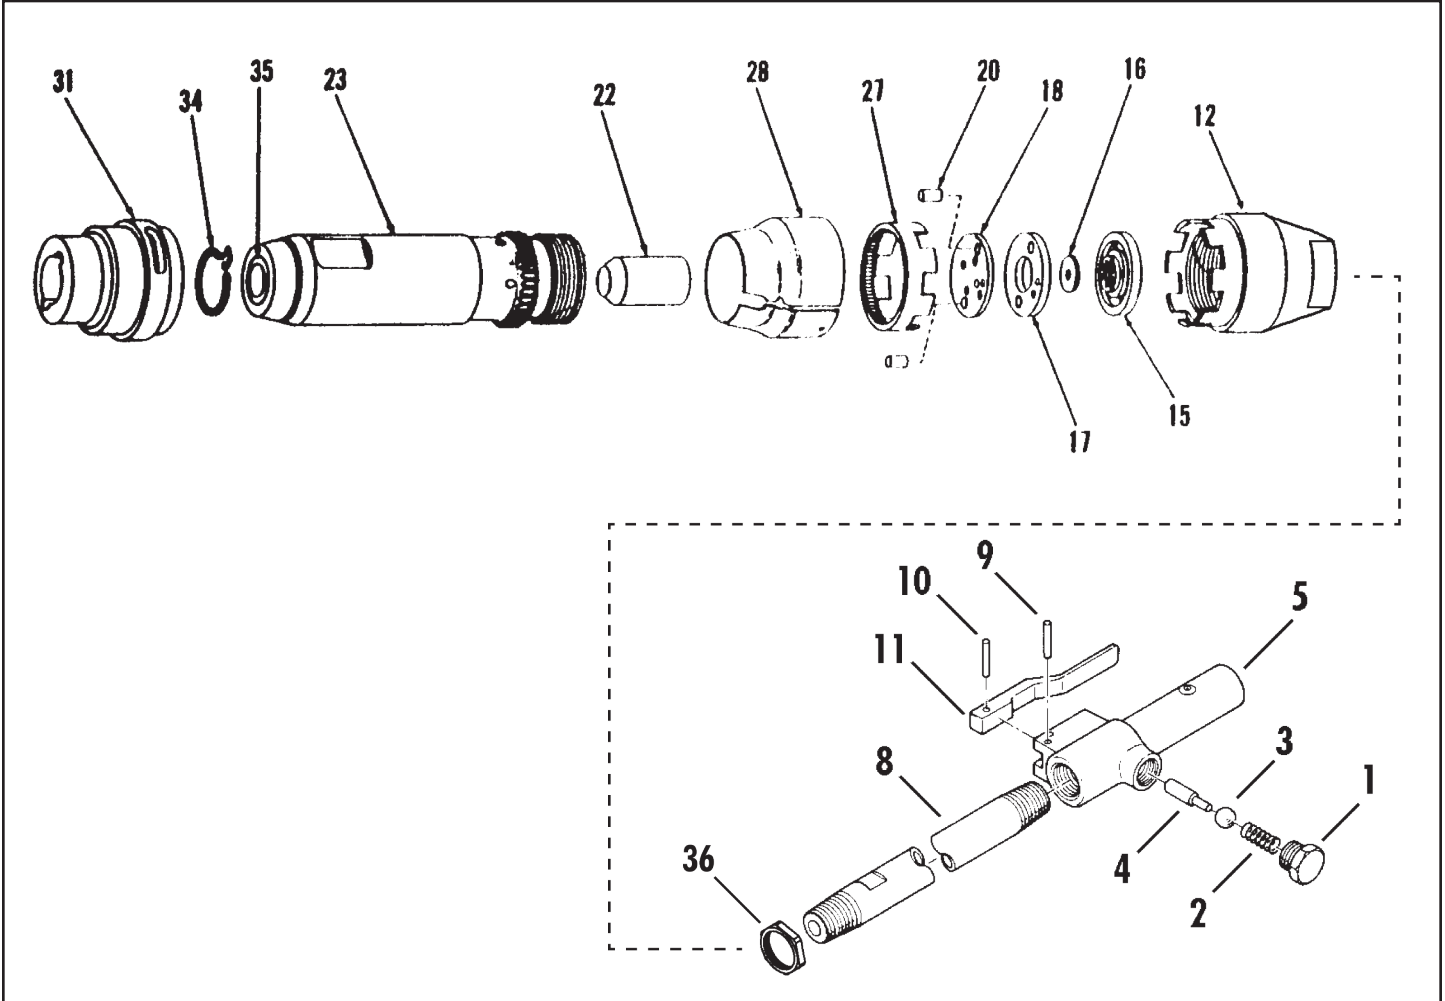

MICHIGAN PNEUMATIC TOOL, INC.

MP-2200H-LR Long Reach Chipping Hammer - Hex
MP-2200R-LR Long Reach Chipping Hammer - Round

Index	Part No.	Description	Qty.
1	RG-04160	Throttle Plug	1
2	RG-05111	Throttle Valve Spring	1
3	RB-0450	Rubber Ball	1
4	RG-05112	Throttle Pin	1
5	RG-05101	Handle	1
8	RG-06150-42	Pipe	1
9	SNP-424	Handle Spring Pin	1
10	SNP-424	Throttle Lever Spring Pin	1
11	RG-05136	Throttle Lever	1
12	Y10218725	Long Reach Handle 3/4" NPT	1
15	H-15	Upper Valve Case Lid	1
16	H-16	Valve	1

Index	Part No.	Description	Qty.
17	H-17	Valve Case	1
18	H-18	Lower Valve Case Lid	1
20	H-20	Dowel Pin	2
22	H-22B	Piston	1
23	H-23B	Cylinder	1
27	H-27	Lock	1
28	H-28	Lock Shield	1
31	1190-MPT1	Retainer	1
34	1194-2	Lock Spring	1
35	H-35A	Round Cylinder Bushing	1
-	H-35B	Hex Cylinder Bushing	1
36	R278063	Jam Nut	1