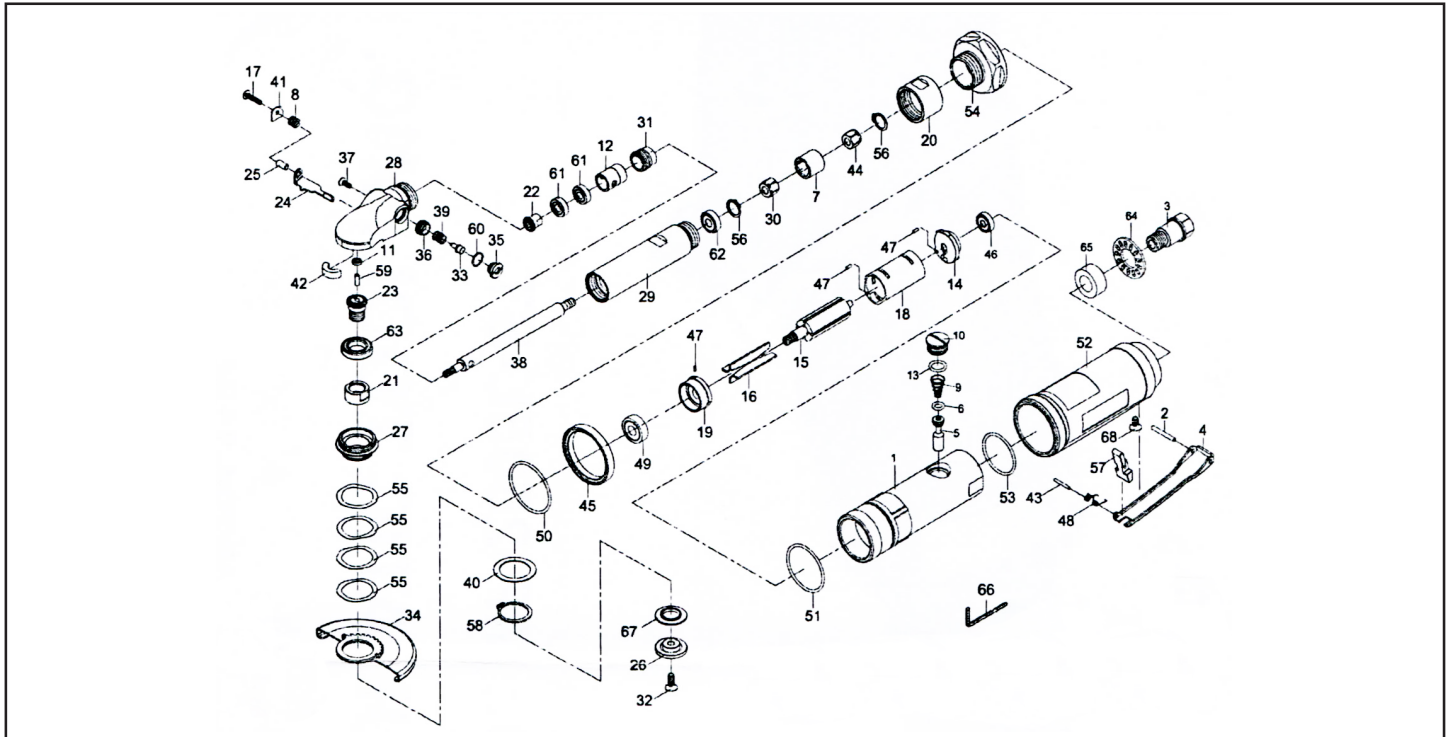

MICHIGAN PNEUMATIC TOOL, INC.

MP-2505L-B-ST 4" Extended Cut-Off Tool

Index	Part No.	Description	Qty.
1	50-52001	Motor Housing	1
2	30102	Spring Pin (3x24L)	1
3	50-520003	Air Inlet	1
4	5J-842304	Throttle Lever	1
5	50-520005	Valve Shaft	1
6	70107	O-Ring (4.8 x 1.9)	1
7	5B-321107	Connector	1
8	5L-507108	Spring	1
9	50-520008	Valve Spring	1
10	50-520010	Plug	1
11	0684ZZ	Ball Bearing (684zz)	1
12	5L-507112	Bushing	1
13	70123	O-Ring (11.8 x 2.4)	1
14	5K-3011B14	Rear End Plate	1
15	5B-321115	Rotor	1
16	5K-3011B16	Rotor Blade	4
17	5L-507117	Screw (M4 x 20L)	1
18	5L-520018	Cylinder	1
19	5L-520019	Front End Plate	1
20	5L-520025	Connector Nut	1
21	5L-520021-12	Lock Nut	1
22	5L-520022	Bevel Gear	1
23	5L-520023	Bevel Gear	1
24	5L-507124	Lock Bar	1
25	5L-507125	Bushing	1
26	5L-520040	Flange Nut 3/8"	1
27	5L-507127	Luck Nut	1
28	5L-507128	Front Housing	1
29	5L-520029	Connector Pipe	1
30	5K-2011B44	Nut	1
31	5L-507131	Luck Nut	1
32	654247	Screw (M6x16L)	1
33	5L-507133	Stop Button	1
34	5L-507143	Disk Cover	1