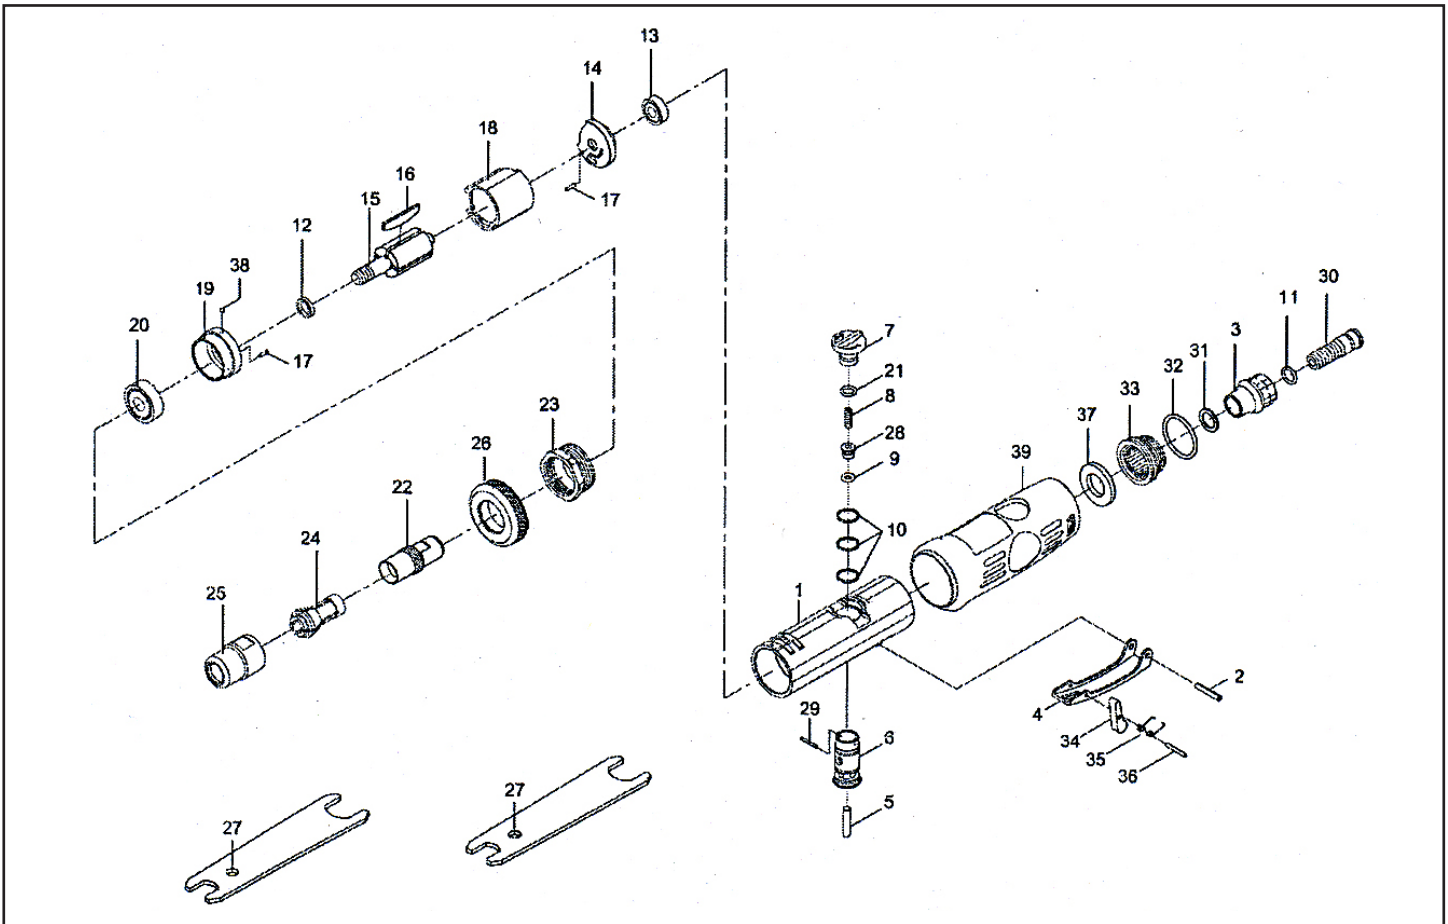

MICHIGAN PNEUMATIC TOOL, INC.

MP-2753-ST 1/4" Straight Die Grinder

Index	Part No.	Description	Qty.
1	52-522701	Motor Housing	1
2	40337	Lever Pin	1
3	522203-21	Air Inlet	1
4	522204	Throttle Lever	1
5	522205	Valve Shaft	1
6	52-522706	Valve	1
7	52-522738	Knob	1
8	522208	Spring	1
9	30107	O-Ring	1
10	52236	O-Ring	3
11	OR00705105	O-Ring	1
12	52212	Rotor Spacer	1
13	052213	Ball Bearing	1
14	52214	Rear End Plate	1
15	52215	Rotor	1
16	52216	Vane	4
17	52217	Spring Pin	2
18	52218	Cylinder	1
19	52219	Front End Plate	1
20	030120	Ball Bearing	1

Index	Part No.	Description	Qty.
21	40333-12	O-Ring	1
22	53222	Spindle	1
23	532223	Front Coupling	1
24	51224	Collet	1
25	52225	Collet Nut	1
26	532226	Front Cap	1
27	52227	Spanner	2
28	522240	Throttle Valve	1
29	SP01051200	Spring Pin	1
30	522241-21	Fixed Shaft	1
31	522243	Washer	1
32	52235	O-Ring	1
33	52206	Deflector	1
34	522239	Safety Bar	1
35	522212	Spring	1
36	522220	Spring Pin	1
37	522250	Damping Material	1
38	52245	Steel Ball	1
39	52-522752	Grip	1