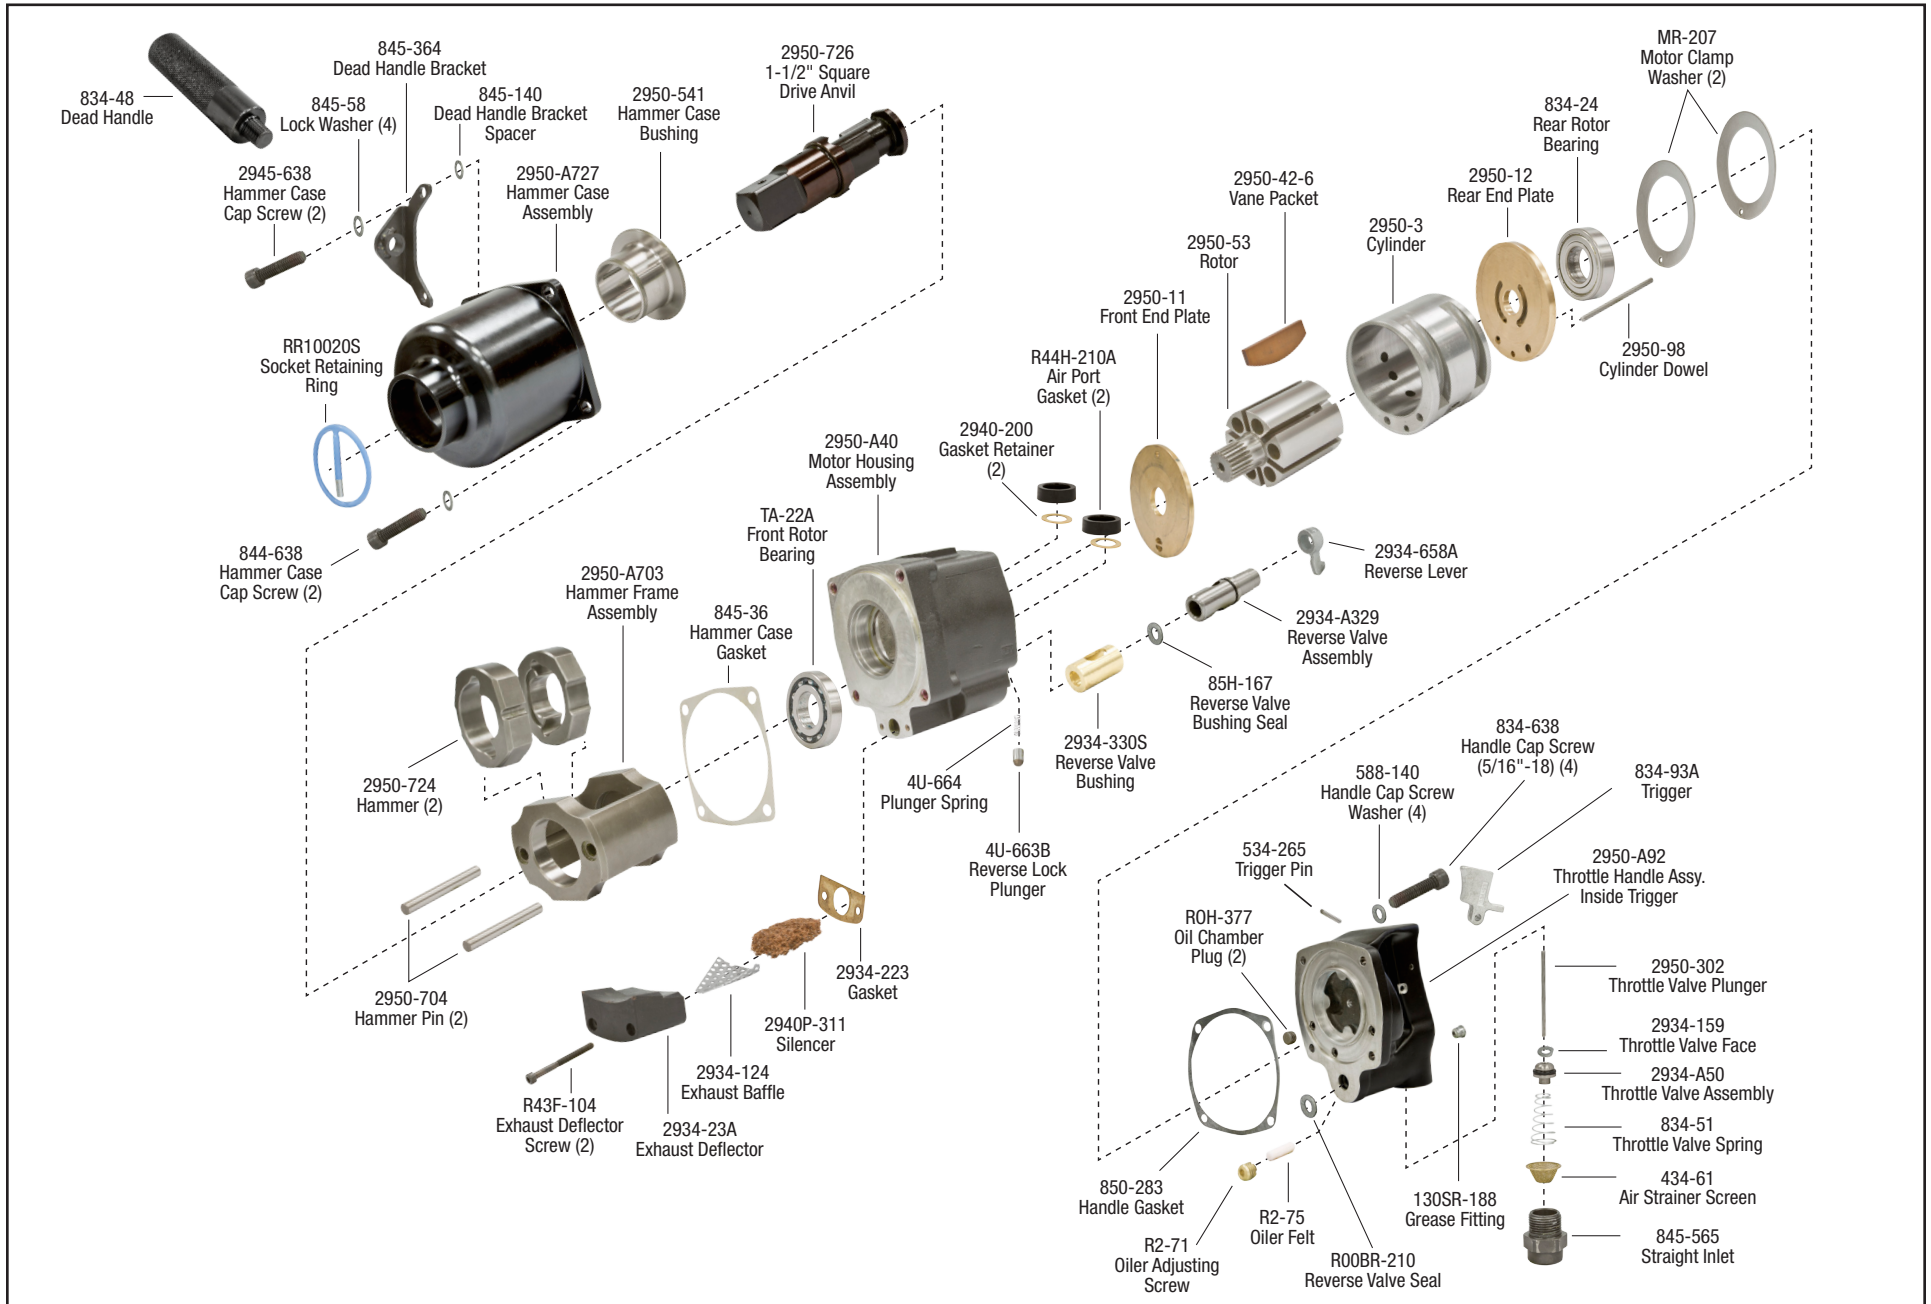

MICHIGAN PNEUMATIC TOOL, INC.

MP-2950B7 1-1/2" Square Drive Heavy-Duty Impact Wrench

6850 Middlebelt Rd. • Romulus, MI 48174 • 1-800-521-8104 • Ph: (313) 933-5890 • Fax: (313) 933-0440

www.michiganpneumatic.com • e-mail: mpt@michiganpneumatic.com