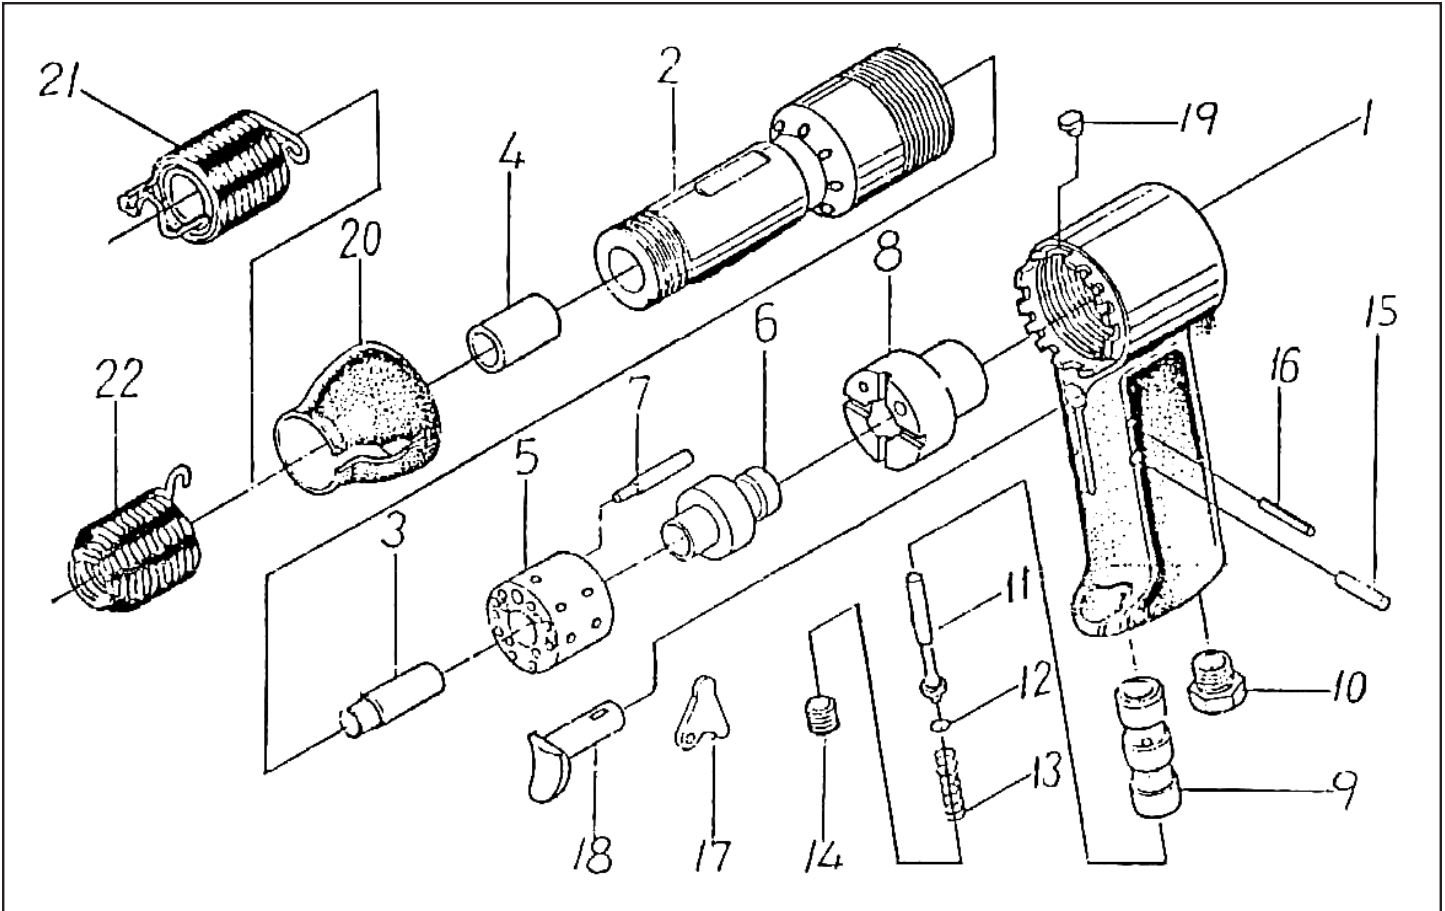

MICHIGAN PNEUMATIC TOOL, INC.

MP-2X-ST Riveting Hammer

MP-3X-ST Riveting Hammer

MP-4X-ST Riveting Hammer

Index	Part No.	Description	Qty.
1	852001	Handle	1
2	852002	Cylinder (2X)	1
	852002A	Cylinder (3X)	
	852002B	Cylinder (4X)	
3	852003	Piston (2X)	1
	852003A	Piston (3X, 4X)	
4	852004	Round Bushing	1
5	852005	Valve Box	1
6	852006	Valve	1
7	852007	Pin	1
8	852008	Valve Seat	1
9	852009	Throttle Bushing	1
10	852010	Inlet Bushing	1

Index	Part No.	Description	Qty.
11	852011	Valve Stem	1
12	852012	O-Ring	1
13	852013	Spring	1
14	852014	Plug	1
15	852015	Lever Roller Pin	1
16	852016	Handle Knock Pin	1
17	852017	Assistant Lever	1
18	852018	Lever	1
19	852019	Stopper Pin	1
20	852020	Exhaust Cover	1
21	852021	Retainer Spring	1
22	852022	Beehive Spring	1