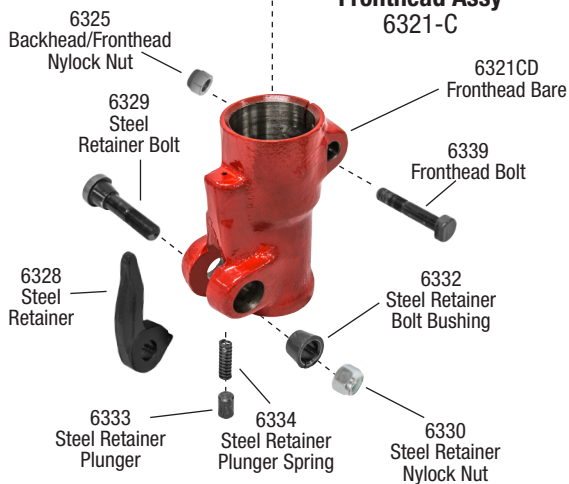

**MICHIGAN PNEUMATIC TOOL, INC.**

**MP-30-78** 7/8" x 3-1/4" 30 lb Pavement Breaker

**MP-30-1** 1" x 4-1/4" 30 lb Pavement Breaker

**Complete Fronthead Assy 6321-C**

**Breaker Backhead Complete 6311C**