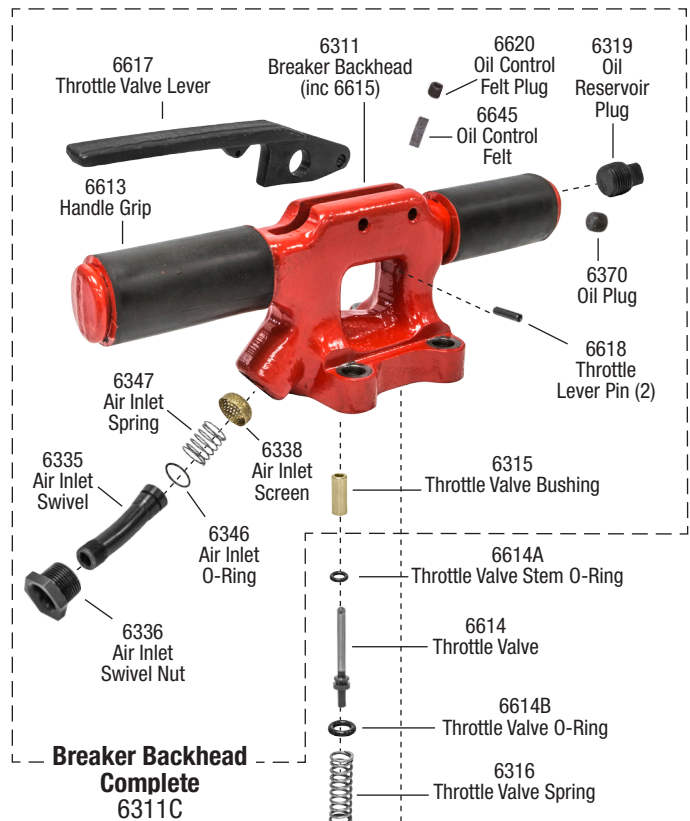

**MICHIGAN PNEUMATIC TOOL, INC.**

**MP-30-78** 7/8" x 3-1/4" 30 lb Pavement Breaker

**MP-30-1** 1" x 4-1/4" 30 lb Pavement Breaker

**Complete Fronthead Assy 6321-C**

**Breaker Backhead Complete 6311C**