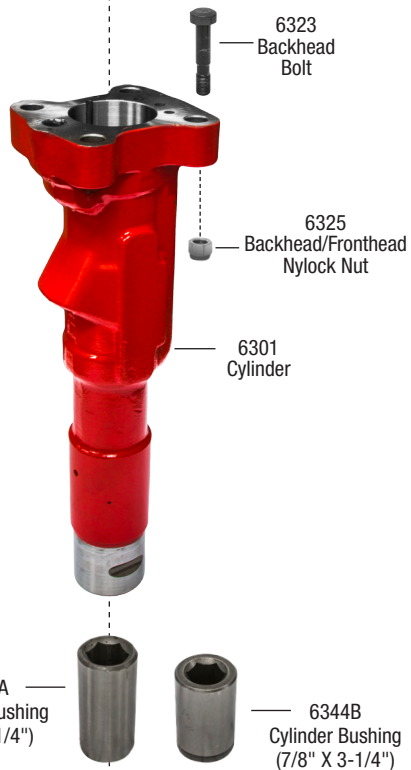

**MICHIGAN PNEUMATIC TOOL, INC.**

**MP-30-78** 7/8" x 3-1/4" 30 lb Pavement Breaker

**MP-30-1** 1" x 4-1/4" 30 lb Pavement Breaker

**Complete Fronthead Assy 6321-C**

**Breaker Backhead Complete 6311C**