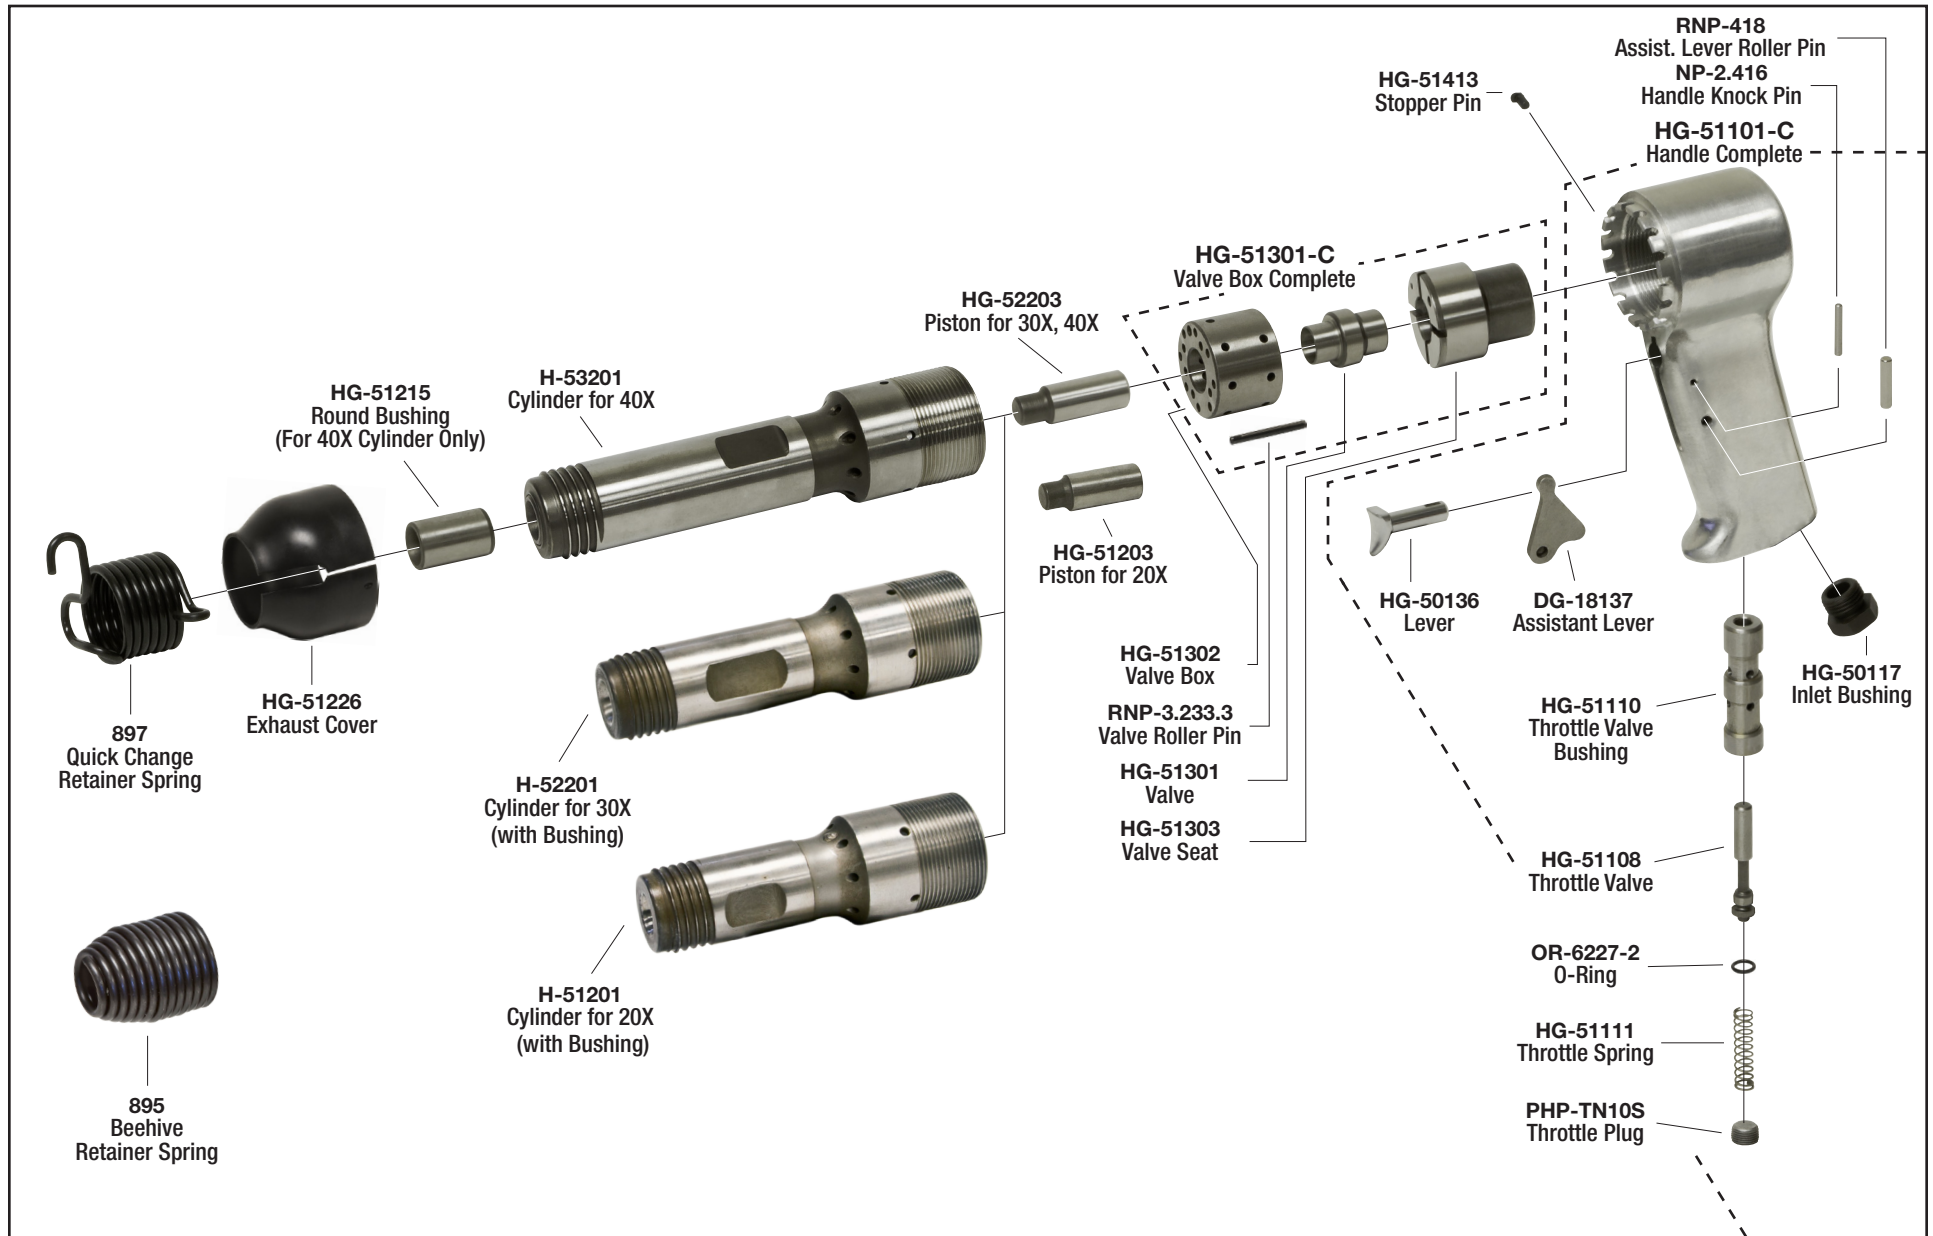

MICHIGAN PNEUMATIC TOOL, INC.

MP-20X, 30X, 40X Aircraft Riveter, Non Regulated Handle

6850 Middlebelt Rd. • Romulus, MI 48174 • 1-800-521-8104 • Ph: (313) 933-5890 • Fax: (313) 933-0440

www.michiganpneumatic.com • e-mail: mpt@michiganpneumatic.com