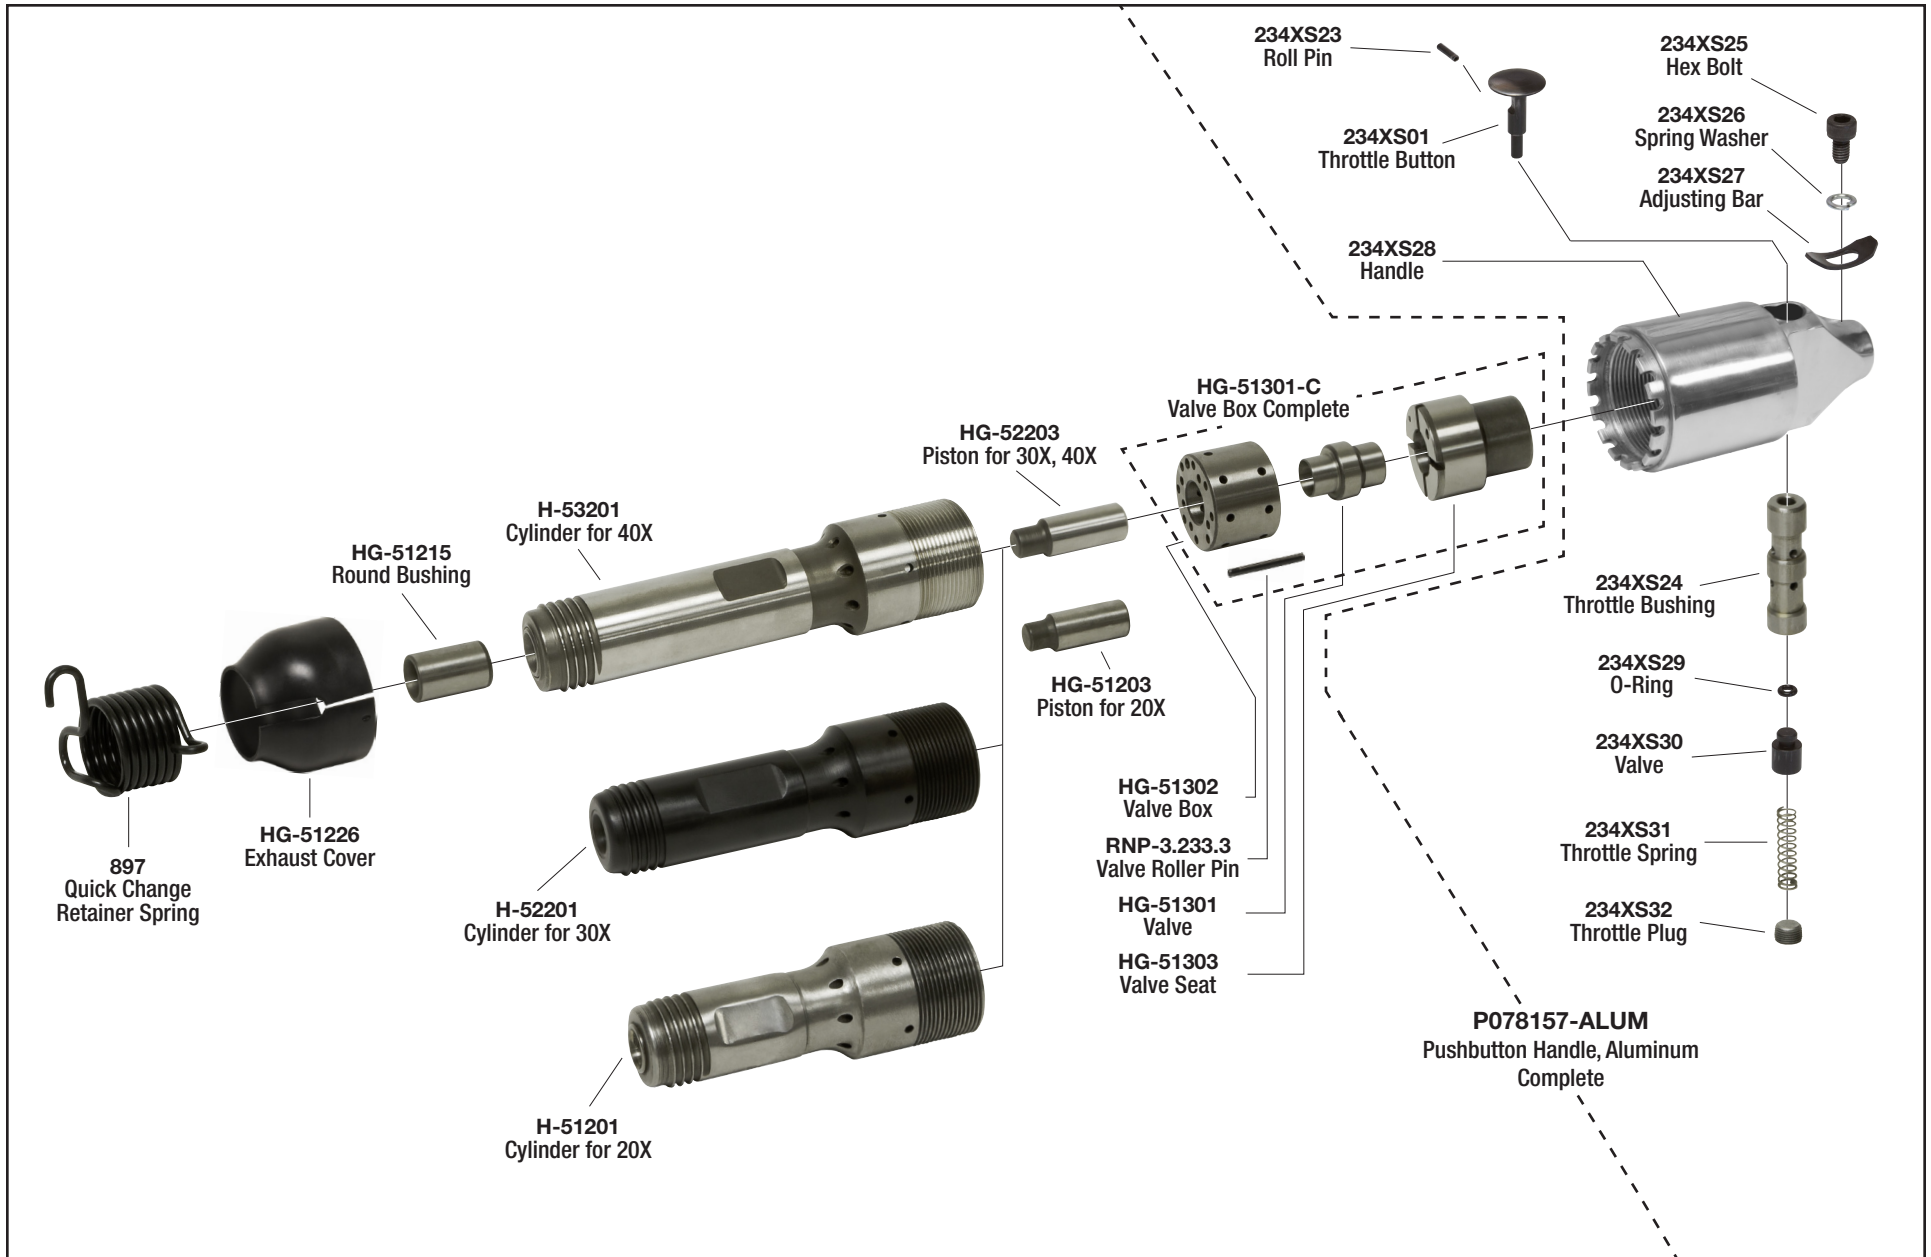

MICHIGAN PNEUMATIC TOOL, INC.

MP-20XBU, 30XBU, 40XBU Aircraft Riveter, Push Button Handle

6850 Middlebelt Rd. • Romulus, MI 48174 • **1-800-521-8104** • Ph: (313) 933-5890 • Fax: (313) 933-0440

www.michiganpneumatic.com • e-mail: mpt@michiganpneumatic.com