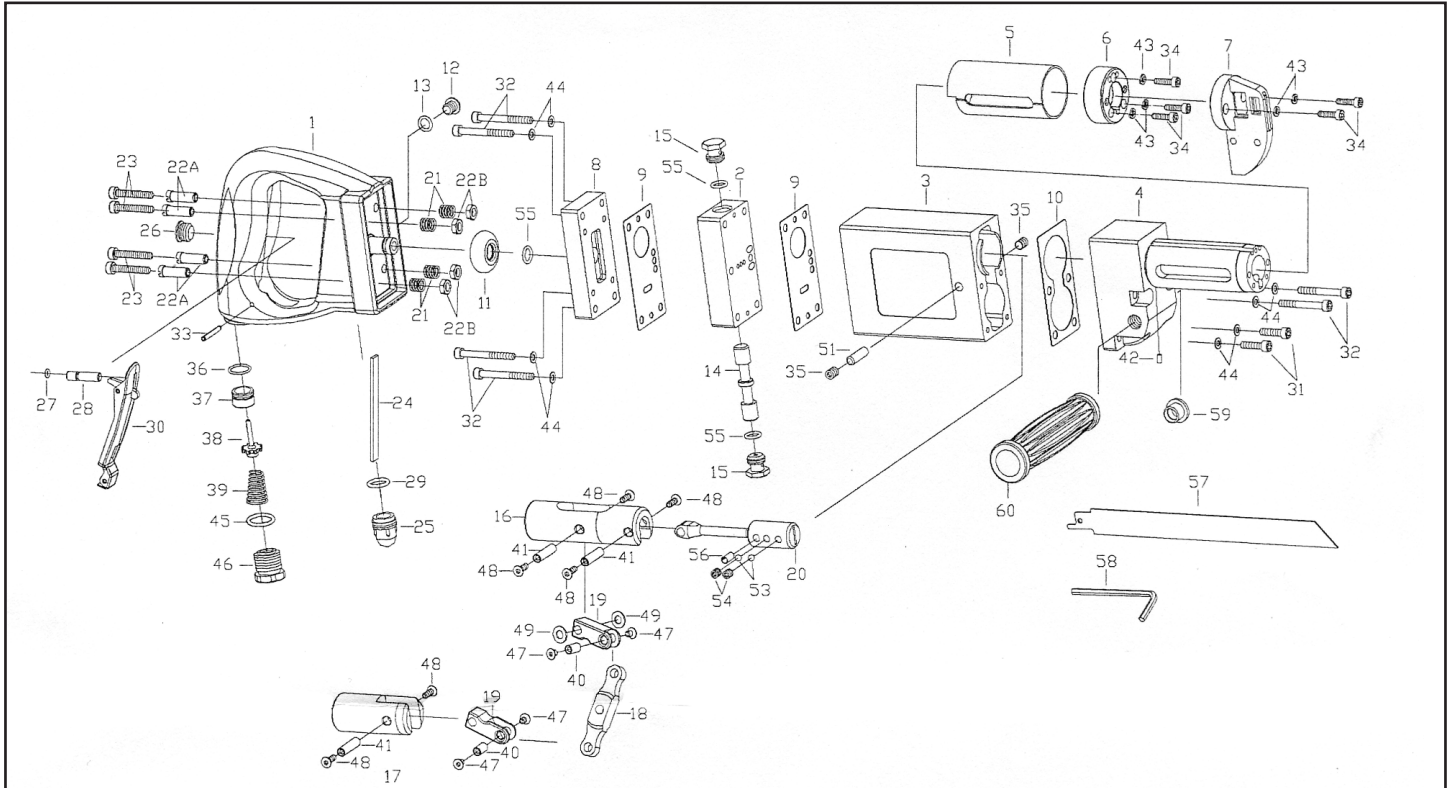

MICHIGAN PNEUMATIC TOOL, INC.

MP-350D Industrial Air Saw

Index	Part No.	Description	Qty.
1	35011B	Handle	1
2	350102B	Valve Unit Body	1
3	350103R	Body	1
4	350114AB	Front End House (3/4" Slot)	1
5	350105R	Silencer Guard	1
6	350116	End Cap (3/4" Slot)	1
7	350117	Nosepiece (3/4" Slot)	1
8	350204	Rear Block	1
9	350109	Gasket - Valve Unit Body	2
10	350110	Gasket - Body to Front End Housing	1
11	193426	Bumper	1
12	081308R	Sew Screw	1
13	OR0812	O-Ring	1
14	350301	Valve Rod	1
15	350302	Valve Rod Cap	2
16	350401	Top Piston	1
17	350402	Bottom Piston	1
18	350403	Middle Link Rod	1
19	350404	Outer Link Rod	2
20	350501	Connecting Rod	1
21	350707	Spring	4
22A	350706	Bolt Sleeve	4
22B	350708	Nut	4
23	040730	Screw	4
24	350712	Oil Pad	1
25	350703	Visible Oil Container	1
26	193102	Plug Screw	1
27	OR0407	O-Ring	1
28	350603	Throttle Valve Stem	1
29	OR1217	O-Ring	1

Index	Part No.	Description	Qty.
30	319601	Safety Lever Assy	1
31	W3162419	Socket Head Cap Screw	2
32	W3162438	Socket Head Cap Screw	6
33	SP3024	Spring Pin	1
34	040716	Socket Head Cap Screw	5
35	W5161808	Set Screw	2
36	OR1316	O-Ring	1
37	293222	Valve Seat	1
38	293203	Actuating Valve Assy	1
39	350604	Spring	1
40	350405	Hollow Shaft (S)	2
41	350406	Hollow Shaft (L)	3
42	SP0306	Spring Pin	1
43	SW0407	Spring Washer	5
44	SW0508	Spring Washer	8
45	OR1621	O-Ring	1
46	280211	Air Inlet Bushing	1
47	F40706	Screw	4
48	F40712	Screw	6
49	PW0612	Washer	2
51	RP6423	Roll Pin	1
53	SB0047	Steel Ball	2
54	W1042006	Set Screw	2
55	OR0913	O-Ring	3
56	SP5210	Spring Pin	1
57	350812L	(3/4") 300-8/12-SL Saw Blade	1
	350914L	(3/4") 300-14-ST Saw Blade	1
58	314933	3 MM Hex Wrench	1
59	A31404	Plug	1
60	4501043	Hand Grip	1