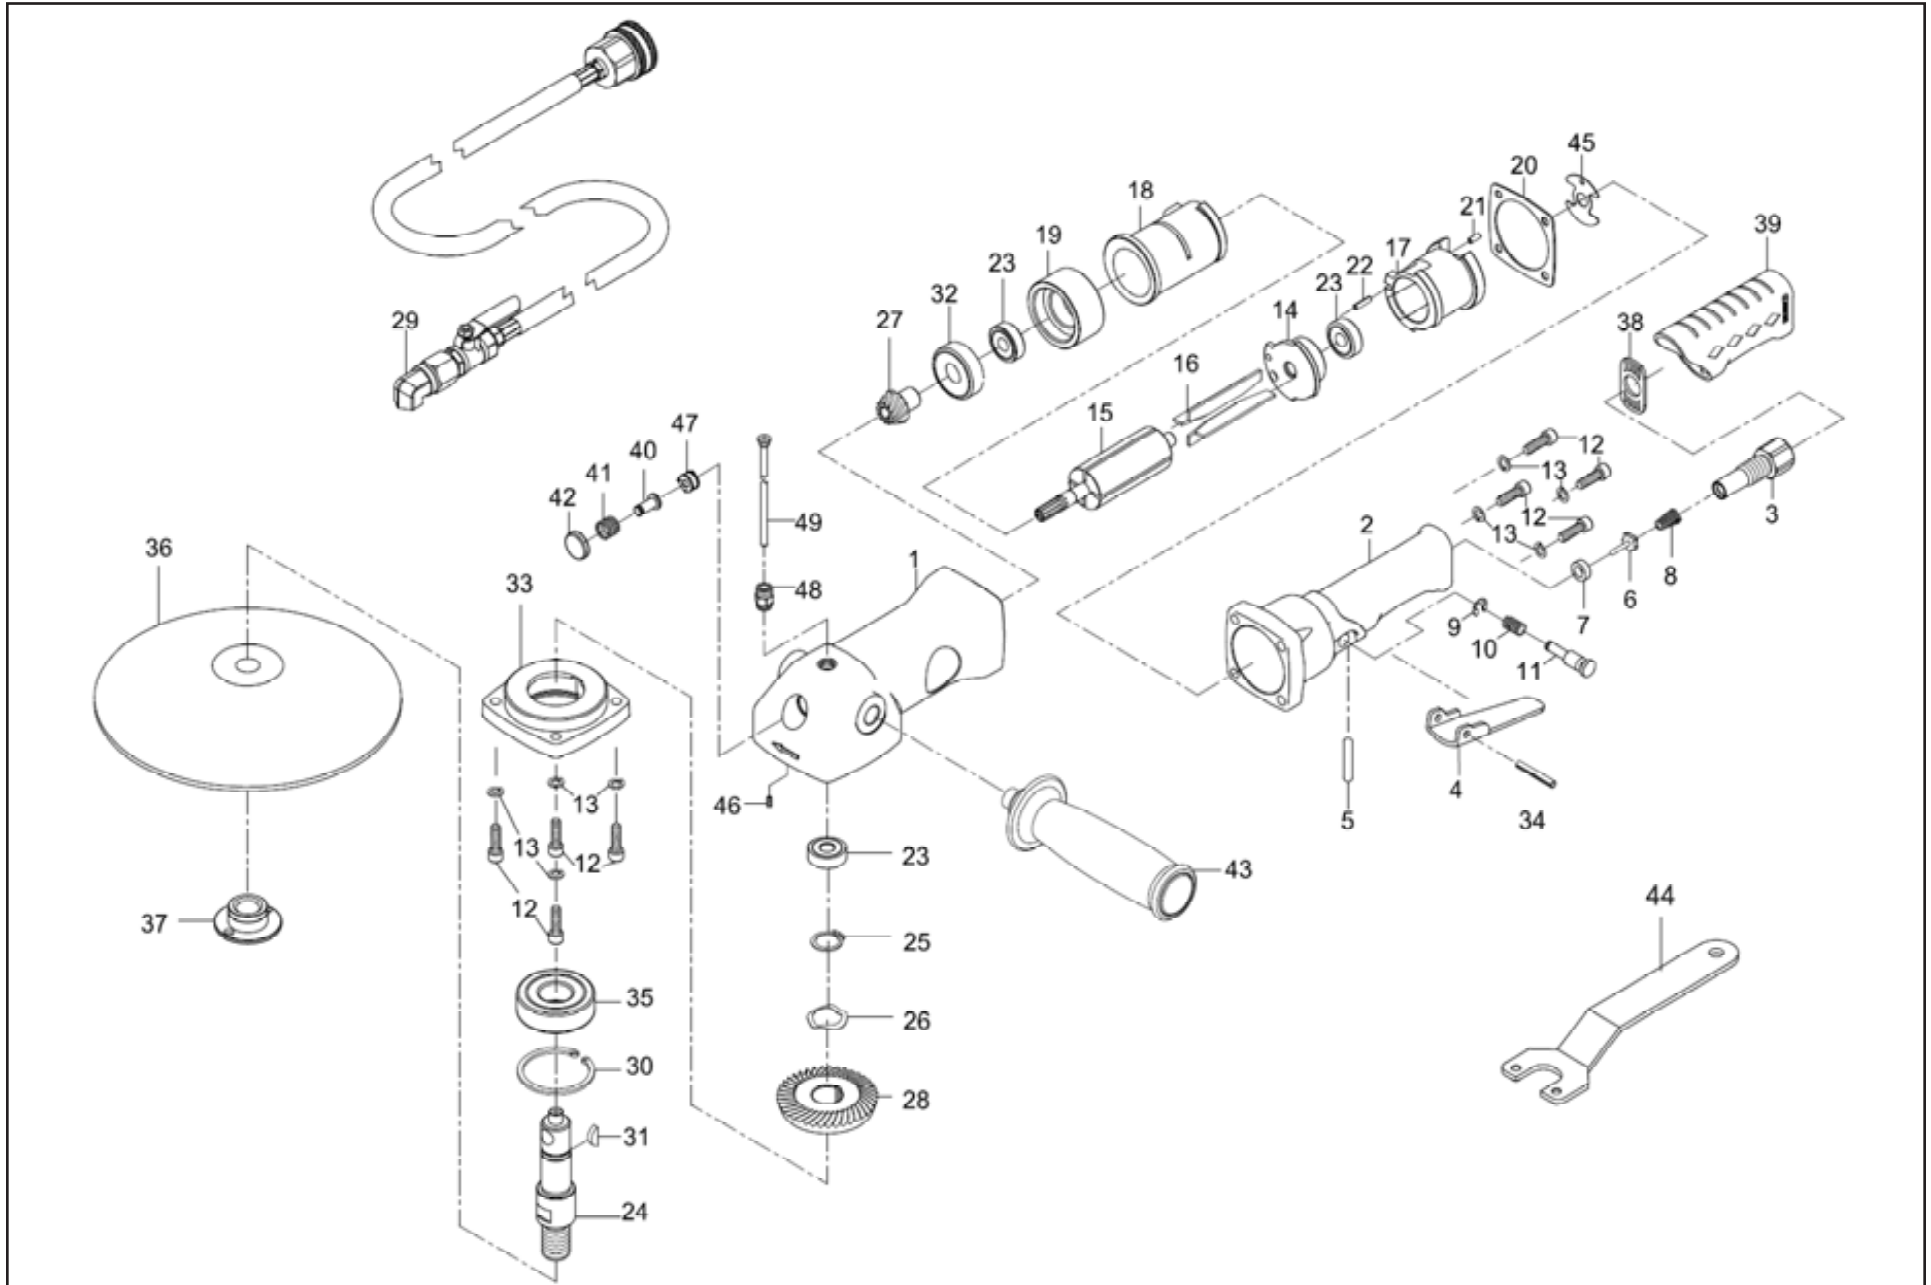

MICHIGAN PNEUMATIC TOOL, INC.

MP-3760-WATER Water Feed Sander

6850 Middlebelt Rd. • Romulus, MI 48174 • **1-800-521-8104** • Ph: (313) 933-5890 • Fax: (313) 933-0440

www.michiganpneumatic.com • e-mail: mpt@michiganpneumatic.com

MICHIGAN PNEUMATIC TOOL, INC.

MP-3760-WATER Water Feed Sander

Index	Part No.	Description	Qty.
1	67-666101-00W1	Motor Housing	1
2	6N-666102	Valve Housing	1
3	6N-666103	Air Inlet	1
4	5G-619704	Throttle Lever	1
5	6N-666105	Valve Pin	1
6	32-301210	Valve	1
7	32-301207	Valve Seat	1
8	32-301208	Spring	1
9	62047	E-Ring (ETW-4)	1
10	6N-666107	Spring	1
11	6N-666134	Safe Lever	1
12	6N-666137	Screw (M5 x 22L)	8
13	40344	Washer (M5)	8
14	5D-619014	End Plate	1
15	67-666115	Rotor	1
16	61916	Rotor Blade	4
17	5D-619024	Exhaust Deflector	1
18	5D-619018	Cylinder	1
19	61919	Front End Plate	1
20	6N-666117	Gasket	1
21	63062	Spring Pin (3 x 6L)	1
22	40317-13	Spring Pin (3 x 12L)	1
23	030120	Ball Bearing (608zz)	3
24	6N-666124-00W1	Spindle	1
25	STW16	Retaining Ring (STW-16)	1

Index	Part No.	Description	Qty.
26	WW16	Spring Washer (WW-16)	1
27	67-666127	Pinion Gear	1
28	67-666128	Bevel Gear	1
29	5G-619743-11S	High Pressure Hose	1
30	RTW40	Retaining Ring (RTW-40)	1
31	61934	Key (3 x 13)	1
32	080227	Ball Bearing (6201z)	1
33	6N-666113	Spindle Cap	1
34	SP04002500	Spring Pin (4 x 25L)	1
35	06203ZZ	Ball Bearing (6203zz)	1
36	6N-666132	Back Disc	1
37	6N-666133	Disc Nut	1
38	6N-666123	Exhaust Diffuser	1
39	6N-666152	Rubber Grip	1
40	6N-666129	Shaft	1
41	6N-666108	Spring	1
42	6N-666130	Press Button	1
43	5D-619256	Handle	1
44	619554	Pin Wrench	1
45	5D-619007	Motor Gasket	1
46	72022	Set Screw (M4 x 4L)	1
47	6N-666139	Bushing	1
48	5G-619739	Nut	1
49	67-666140	Steel Tube	1