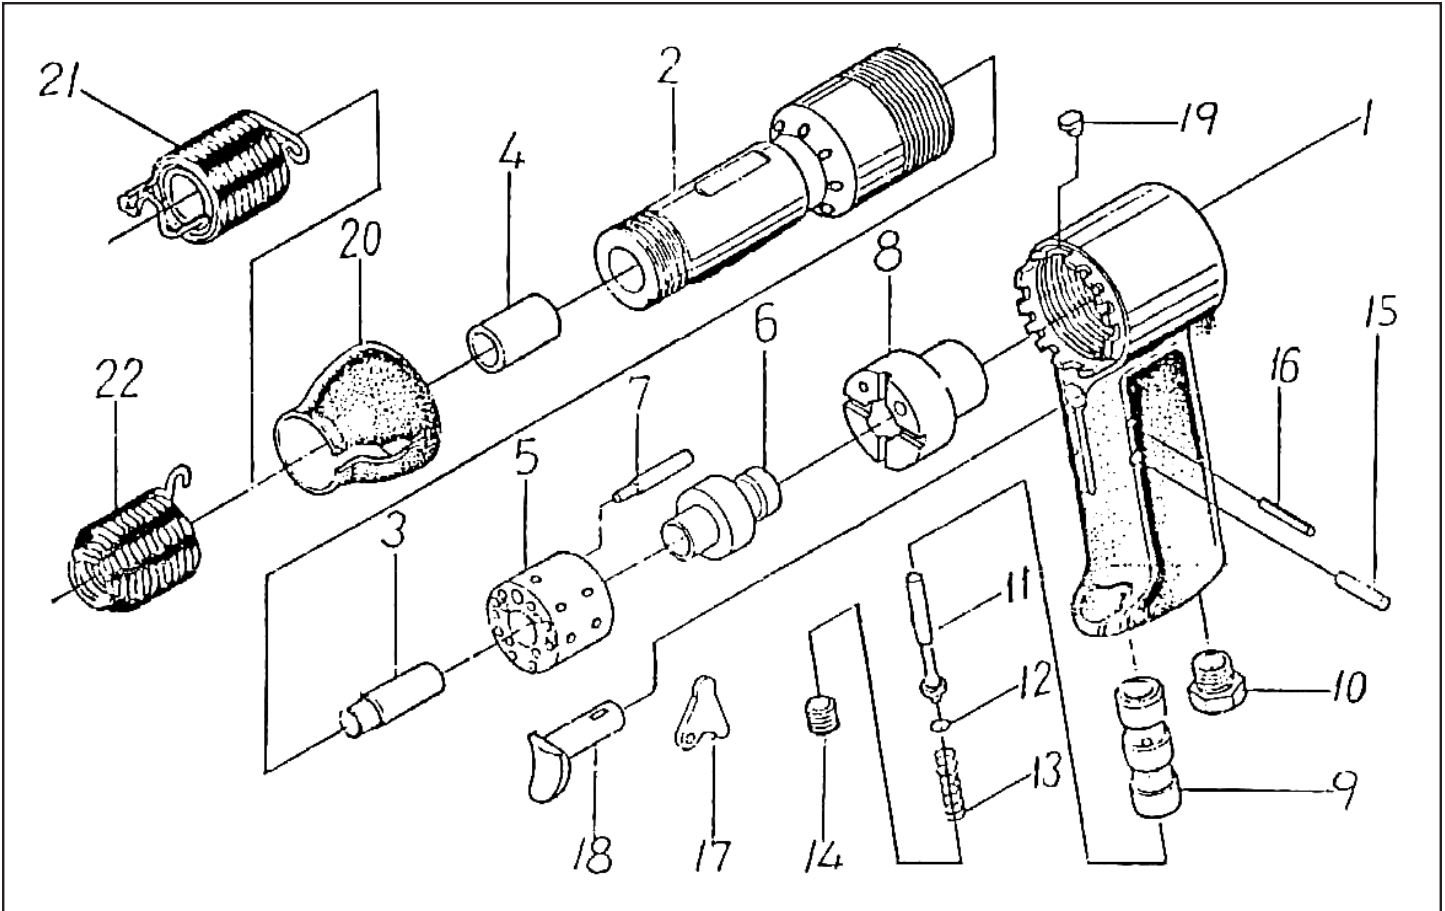

**MICHIGAN PNEUMATIC TOOL, INC.**

**MP-2X-ST** Riveting Hammer

**MP-3X-ST** Riveting Hammer

**MP-4X-ST** Riveting Hammer

Index	Part No.	Description	Qty.
1	852001	Handle	1
2	852002	Cylinder (2X)	1
	852002A	Cylinder (3X)	
	852002B	Cylinder (4X)	
3	852003	Piston (2X)	1
	852003A	Piston (3X, 4X)	
4	852004	Round Bushing	1
5	852005	Valve Box	1
6	852006	Valve	1
7	852007	Pin	1
8	852008	Valve Seat	1
9	852009	Throttle Bushing	1
10	852010	Inlet Bushing	1

Index	Part No.	Description	Qty.
11	852011	Valve Stem	1
12	852012	O-Ring	1
13	852013	Spring	1
14	852014	Plug	1
15	852015	Lever Roller Pin	1
16	852016	Handle Knock Pin	1
17	852017	Assistant Lever	1
18	852018	Lever	1
19	852019	Stopper Pin	1
20	852020	Exhaust Cover	1
21	852021	Retainer Spring	1
22	852022	Beehive Spring	1