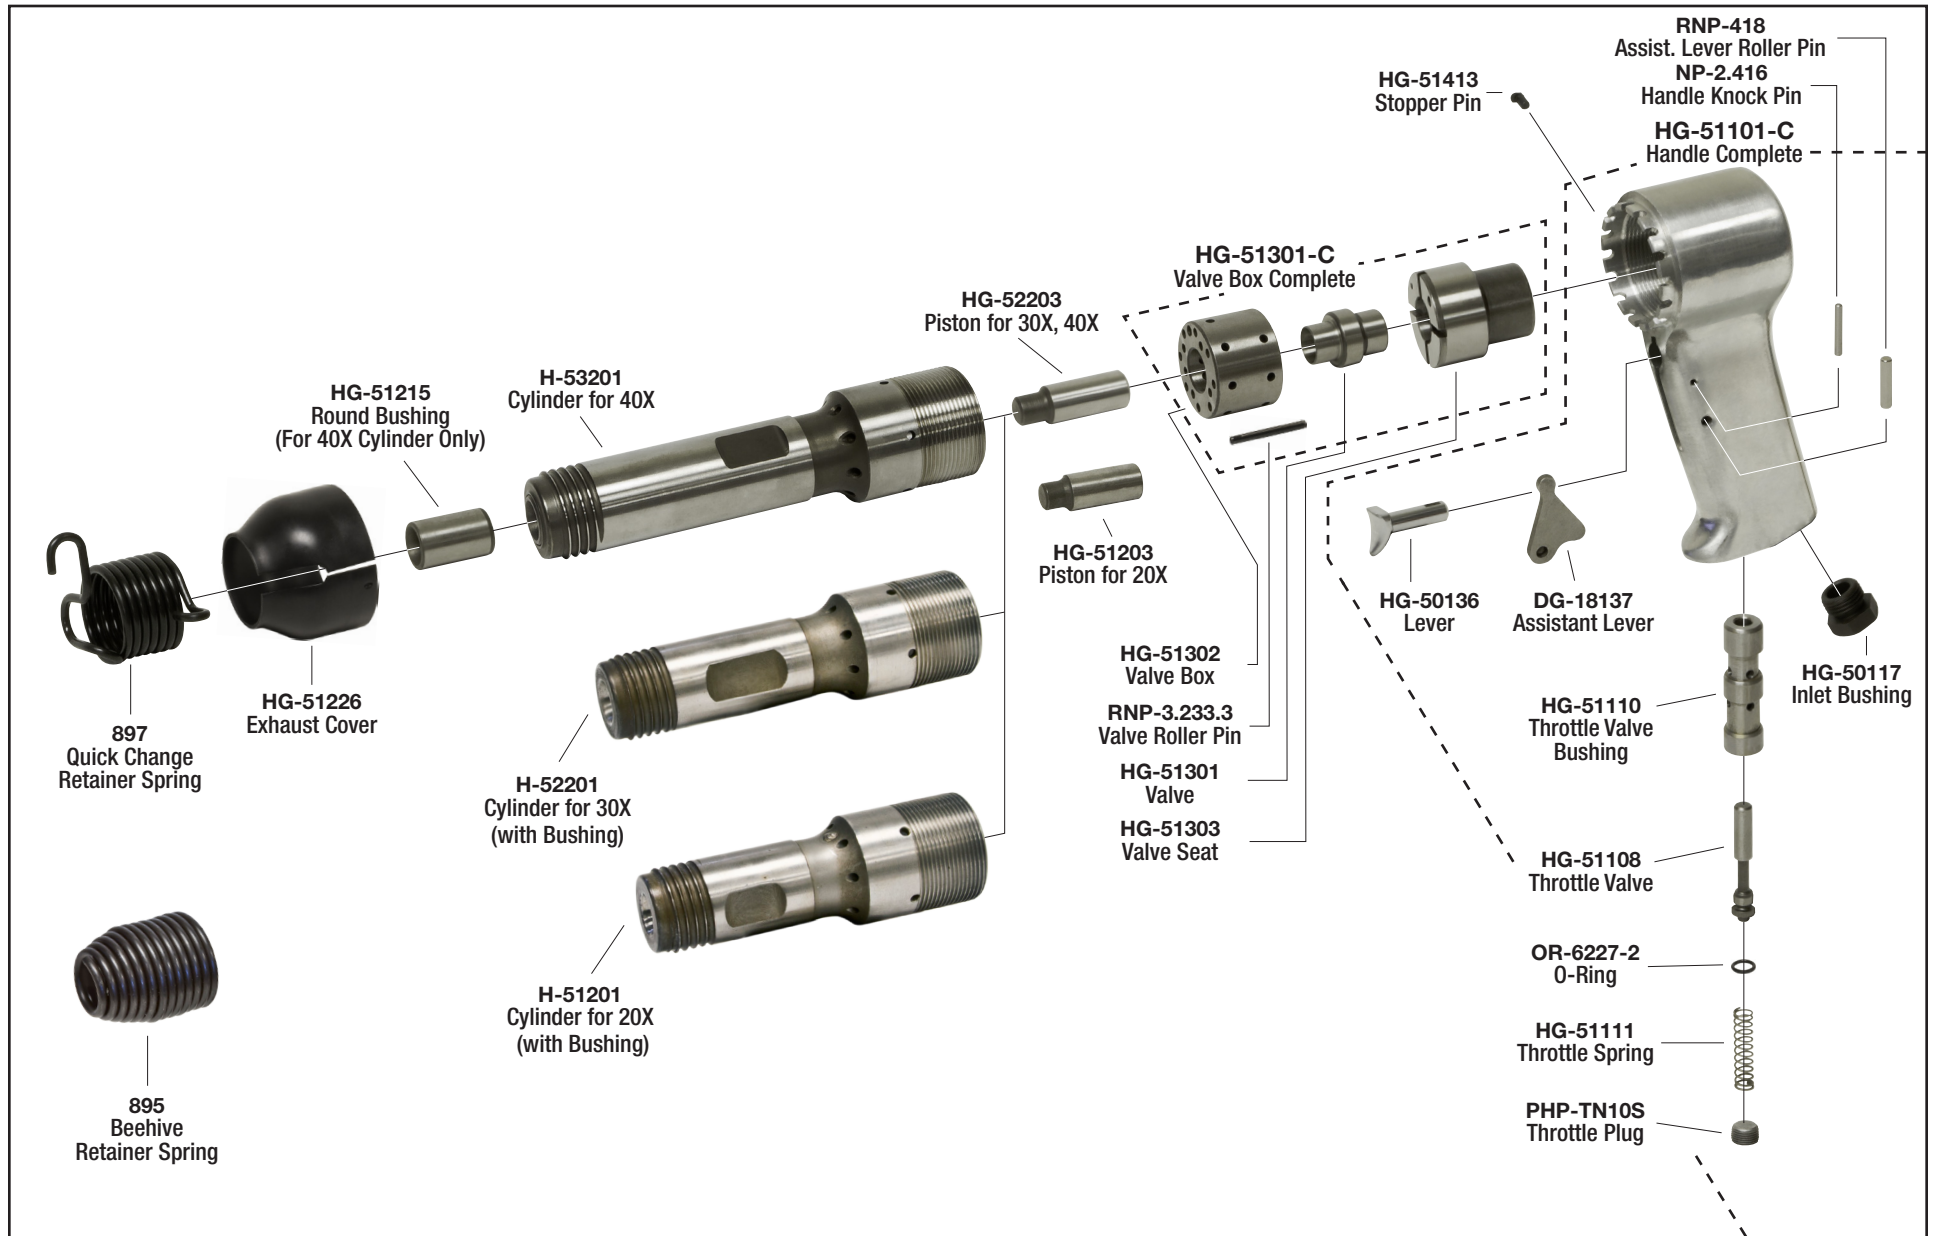

MICHIGAN PNEUMATIC TOOL, INC.

MP-20X, 30X, 40X Aircraft Riveter, Non Regulated Handle

6850 Middlebelt Rd. • Romulus, MI 48174 • 1-800-521-8104 • Ph: (313) 933-5890 • Fax: (313) 933-0440

www.michiganpneumatic.com • e-mail: mpt@michiganpneumatic.com

12202017Rev4CEH | NP