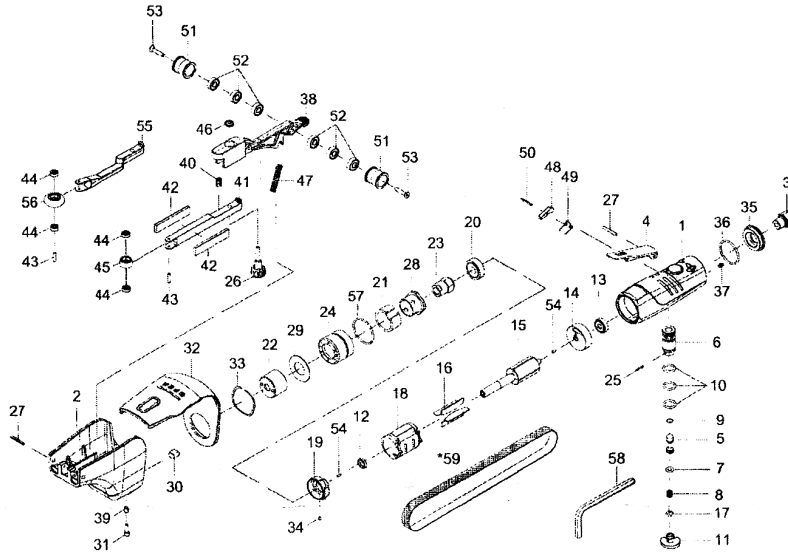

MICHIGAN PNEUMATIC TOOL, INC.

MP-5061-ST Belt Sander

Index	Part No.	Description	Qty.
1	51-552501	Motor Housing	1
2	6U-610502	Housing	1
3	51203	Air Inlet	1
4	51-552504	Throttle Lever	1
5	51-552505	Valve Shaft	1
6	51-552506	Bushing	1
7	72007	O-Ring (3.9*2.2)	1
8	30108	Spring	1
9	OR00600100	O-Ring (6*1)	1
10	706107	O-Ring (12*2)	3
11	51-3011B10	Air Regulator Knob	1
12	6U-610512	Spacer	1
13	030113	Ball Bearing (626zz)	1
14	6U-610514	Rear End Plate	1
15	6U-610515	Rotor	1
16	6U-610516	Rotor Blade	4
17	72804	O-Ring (6.5*1.5)	1
18	6U-610518	Cylinder	1
19	6U-610519	Front End Plate	1
20	051220	Ball Bearing (6000zz)	1
21	6U-610517	Damping Material	1
22	6U-610522	Drive Wheel	1
23	6U-610523	Rotor Nut	1
24	6U-610520	Locking Ring	1
25	SP02001200	Spring Pin (2*12L)	1
26	6T-620139-0018S	Adjustment Knob	1
27	50102	Spring Pin (3*22)	2
28	6U-610513	Air Control Ring	1
29	6U-610526	Screen	1
30	6U-610323	Guard Body Luck	1
31	6U-610509	Screw (#8-32UNC*7/16")	1

Index	Part No.	Description	Qty.
32	6U-610530	Cover	1
33	6U-610531	Wave Spring	1
34	51217	Spring Pin (2*4L)	1
35	6U-610507	Block Plate	1
36	P91222	O-Ring (28.5*2)	1
37	70122	Screw (M4*6L)	1
38	6U-610529	Idler Arm	1
39	6U-610546	Screw Thread Inserts (#8-12UNC*1.5D)	1
40	6U-610308	Spring	1
41	6U-610541	Contact Arm (13mm)	1
42	6U-610343	Platen Pads	2
43	PN03001208	Pin (3*12.8)	2
44	0623ZZ	Ball Bearing (623zz)	4
45	6U-610334-000SS	Idle Pulley	1
46	6U-610511	Non-locking Threads	1
47	6U-610527	Spring	1
48	51540	Safety Bar	1
49	51541	Spring	1
50	51542	Spring Pin (2*18L)	1
51	6U-610524	Wheel	2
52	0R4ZZ-1	Ball Bearing (R4zz)	6
53	6U-610521	Screw (#8-32UNC*7/8")	2
54	70117-13	Spring Pin (2.5*5L)	2
55	6V-610541	Contact Arm (13mm)	1
56	6V-620124-0002S	Idle Pulley	1
57	OR03203108	O-Ring (32.3*1.8)	1
58	10011	Hex Key Wrench (9/64")	1
59	61260-11	Grinding Belt (#60)	1
	61260-12	Grinding Belt (#80)	1
	61260-13	Grinding Belt (#120)	1