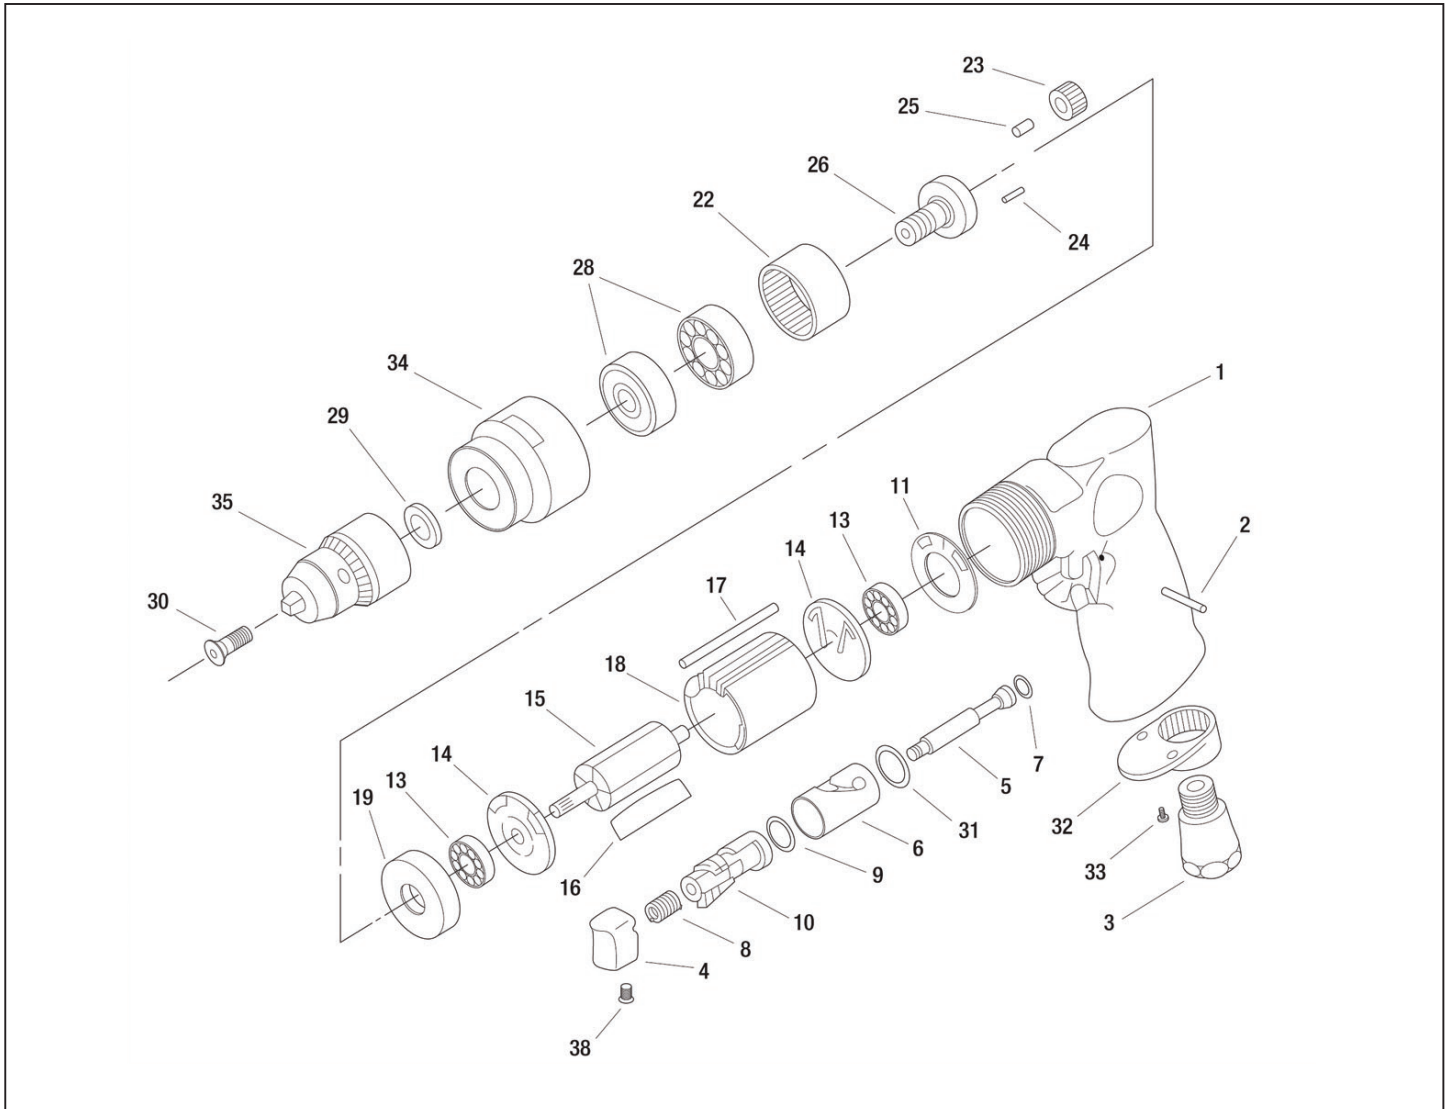

MICHIGAN PNEUMATIC TOOL, INC.

MP-525-ST 3/8" Reversible Pistol Drill

Index	Part No.	Description	Qty
1	SM-70501	Motor Housing	1
2	SM-70502	Pin	1
3	SM-70503	Air Inlet	1
4	SM-70504	Trigger	1
5	SM-70505	Valve System	1
6	SM-70506	Reverse Bushing	1
7	SM-70507	O-Ring	1
8	SM-70508	Valve Spring	1
9	SM-70509	O-Ring	1
10	SM-70510	Reverse Lever	1
11	SM-70511	Motor Gasket	1
13	SM-70513	Ball Bearing	2
14	SM-70514	End Plate	2
15	SM-70515	Rotor	1
16	SM-70516	Rotor Blade	5
17	SM-70517	Pin	

Index	Part No.	Description	Qty
18	SM-70518	Cylinder	1
19	SM-70519	Spacer	1
22	SM-70522	Internal Gear	1
23	SM-70523	Planet Gear	3
24	SM-70524	Pin	3
25	SM-70525	Bushing	3
26	SM-70526	Work Spindle	1
28	SM-70628	Ball Bearing	2
29	SM-70529	Chuck Spacer	1
30	SM-70530	Chuck Screw	1
31	SM-70531	O-Ring	1
32	SM-70532	Exhaust Diffuser	1
33	SM-70533	Screw	2
34	SM-70534	Clamp Nut	1
35	SM-70535	Drill Chuck	(3/8) 1
38	SM-70538	Set Screw	1