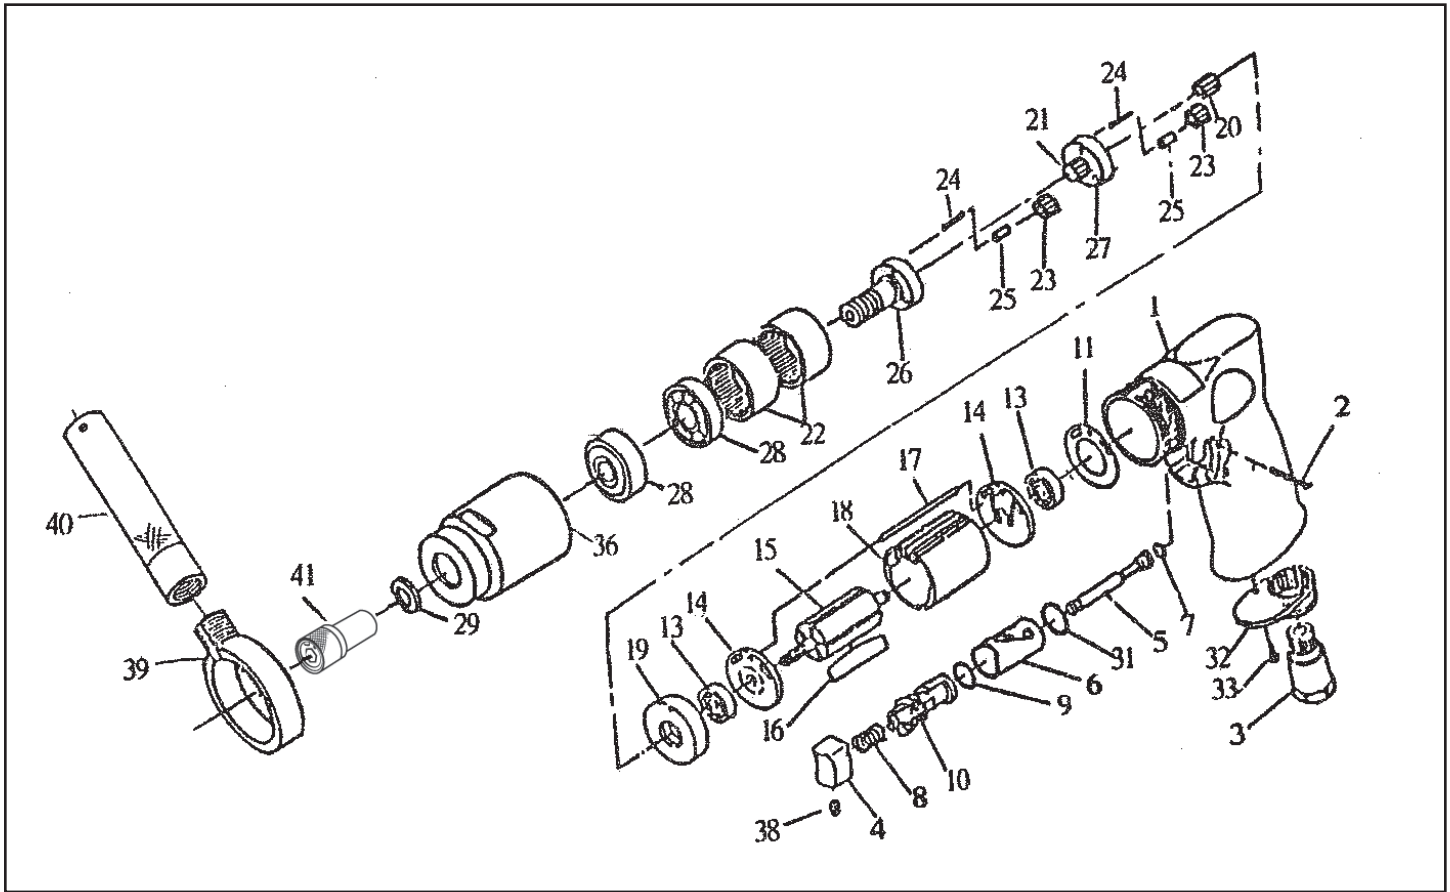

MICHIGAN PNEUMATIC TOOL, INC.

MP-527DD 1/4" Pistol Screwdriver

Index	Part No.	Description	Qty.
1	SM-70401	Motor Housing	1
2	SM-70402	Pin	1
3	SM-70403	Air Inlet	1
4	SM-70404	Trigger	1
5	SM-70405	Valve Stem	1
6	SM-70406	Reverse Bushing	1
7	SM-70407	O-Ring	1
8	SM-70408	Valve Spring	1
9	SM-70409	O-Ring	1
10	SM-70410	Reverse Lever	1
11	SM-70411	Motor Gasket	1
13	SM-70413	Ball Bearing	2
14	SM-70414	End Plate	2
15	SM-70415	Rotor	1
16	SM-70416	Rotor Blades	5
17	SM-70417	Pin	1
18	SM-70418	Cylinder	1
19	SM-70419	Spacer	1
20	SM-70420	Pinion Gear	1

Index	Part No.	Description	Qty.
21	SM-70421	Center Gear	1
22	SM-70422	Internal Gear	2
23	SM-70423	Planet Gear	6
24	SM-70424	Pin	6
25	SM-70425	Bushing	6
26	SM-70426	Work Spindle	1
27	SM-70427	Reduction Spindle	1
28	SM-70428	Ball Bearing	2
29	SM-70429	Chuck Spacer	1
31	SM-70431	O-Ring	1
32	SM-70432	Exhaust Diffuser	1
33	SM-70433	Screw	2
36	SM-70436	Clamp Nut	1
38	SM-70438	Set Screw	1
39	SM-70439	Retainer	1
40	SM-70440	Handle	1
41	QC-50	Hex Adapter	1
*	KK	Chuck Key (Not Pictured)	1