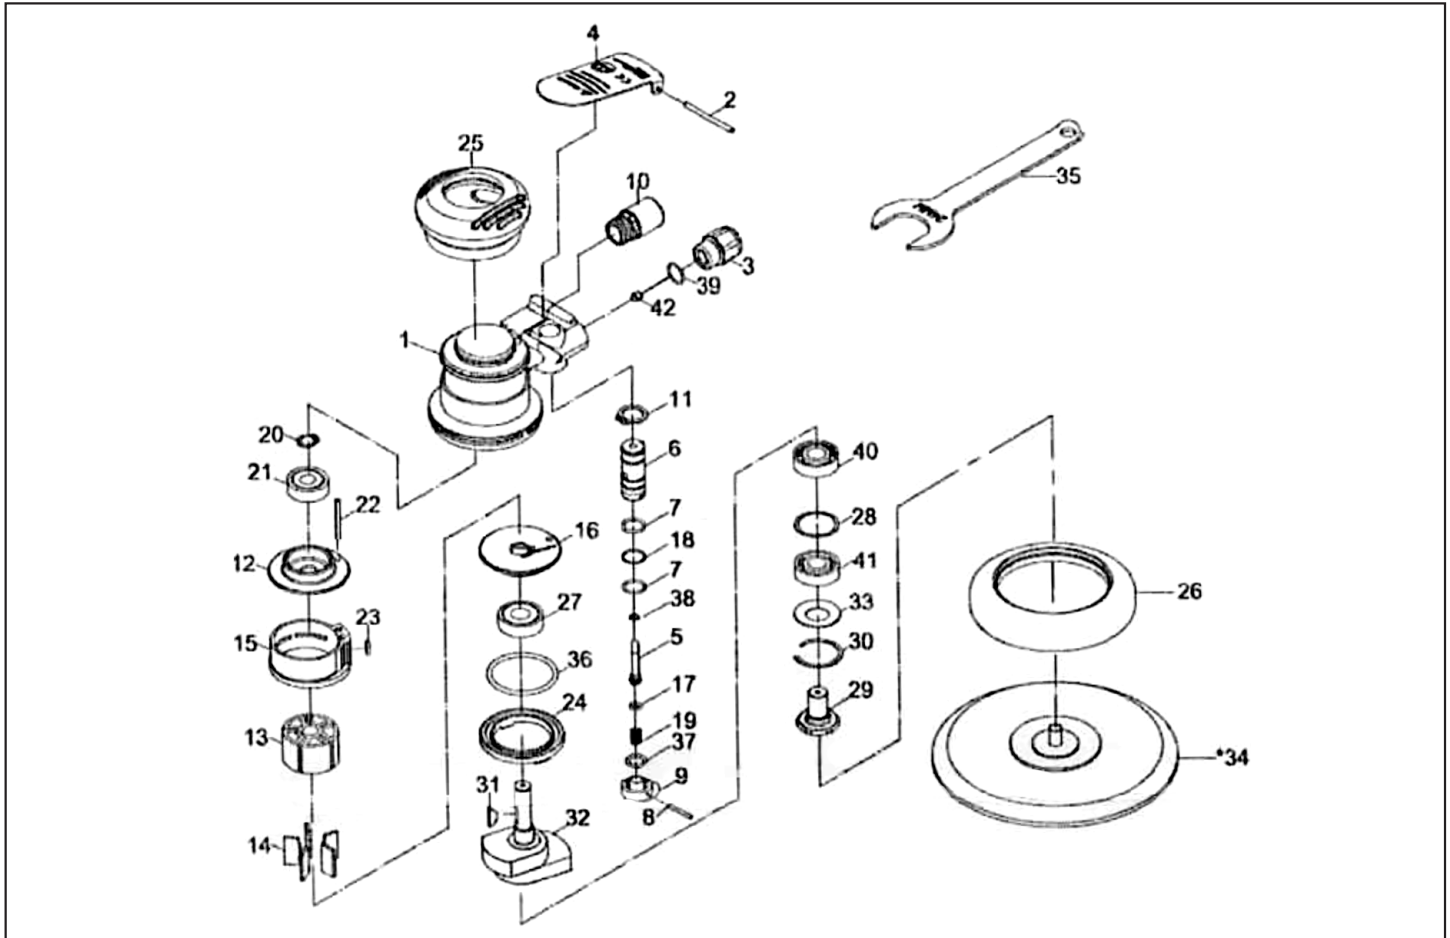

# MP-6133-6 6" Orbital Palm Sander

Index	Part No.	Description	Qty.
1	66-6133C01	Housing	1
2	SP03004000	Spring Pin (3x40L)	1
3	66-6133C03	Air Inlet	1
4	66-6133C04	Throttle Lever	1
5	66-6133C05	Shaft	1
6	66-6133C06	Bushing	1
7	OR01007105	O-Ring (10.7x1.5)	2
8	51542	Spring Pin (2x18L)	1
9	66-6133C10	Regulator	1
10	66-6133C26-11S	Silencer	1
11	STW14	Retaining Ring (STW-14)	1
12	66-6133C14	Rear End Plate	1
13	66-6132A15	Rotor	1
14	66-6132A16	Rotor Blade	5
15	66-6133C18	Cylinder	1
16	66-6133C19	Front End Plate	1
17	OR00307108	O-Ring (3.68x1.78)	1
18	52236	O-Ring (10.5x1)	1
19	66-6133C08	Spring	1
20	66-6132A12	Retainer Ring	1
21	06000ZZ	Ball Bearing (6000ZZ)	1

Index	Part No.	Description	Qty.
22	SP03002800	Spring Pin (3x28)	1
23	OR00500200	O-Ring (5x2)	1
24	66-6133C29	Lock Ring	1
25	66-6133C30	Grip Hat	1
26	66-613331	Shroud	1
27	06001ZZ	Ball Bearing (6001ZZ)	1
28	66-6132A13	Washer	1
29	66-6132A34	Shaft	1
30	60-613135	Snap Ring	1
31	61934	Key (3x13)	1
32	66-6132A37	Balancer Shaft	1
33	60-613139	Washer	1
34	610227V-61	Pad (6")	1
35	66-6132A54	Spanner	1
36	OR03904301	O-Ring (39.4x3.1)	1
37	40130	O-Ring (8.8x1.7)	1
38	OR00200100	O-Ring (2x1)	1
39	82247	O-Ring (13.5x1.5)	1
40	06001	Ball Bearing (6001)	1
41	06001P	Ball Bearing (6001P)	1
42	66-6133C22	Stopper	1