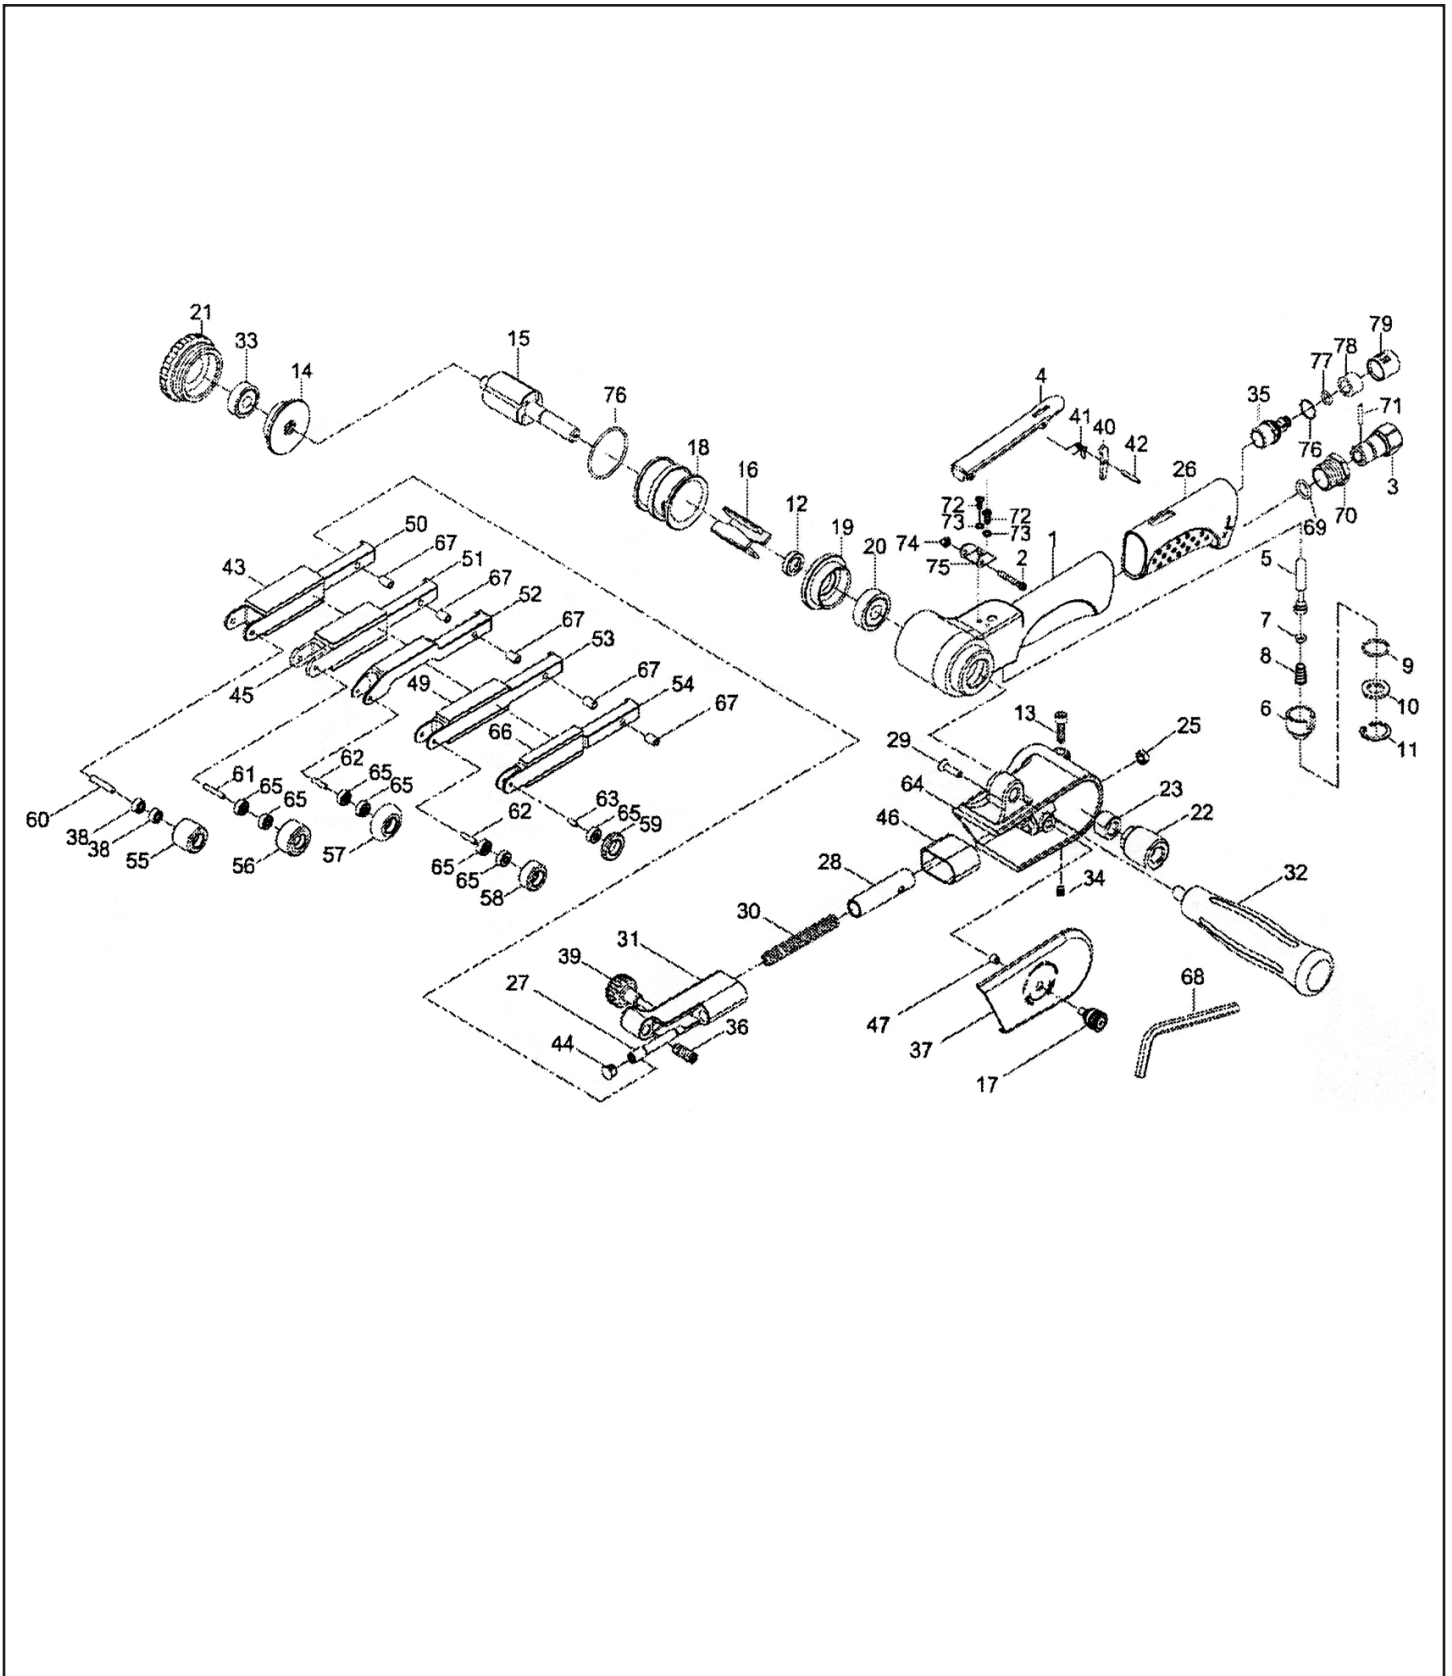

MICHIGAN PNEUMATIC TOOL, INC.

MP-6201K-DD Belt Sander Kit

11102015Rev2HMB | NP

MICHIGAN PNEUMATIC TOOL, INC.

MP-6201K-DD Belt Sander Kit

Index	Part No.	Description	Qty.
1	62001	Housing	1
2	6T-620030	Screw (M4 x 25L)	1
3	6T-620003	Air Inlet	1
4	6T-620004	Throttle Lever	1
5	62005	Valve Stem	1
6	62006	Valve	1
7	30107	O-Ring (3.8 x 1.9)	1
8	62008	Spring	1
9	62009	O-Ring (14.5 x 1.5)	1
10	32010	Spacer	1
11	32011	Retaining Ring (RTW-18)	1
12	32012	Spacer	1
13	40343-12	Screw (M5 x 16L)	1
14	62014	Rear End Plate	1
15	6T-320115	Rotor	1
16	62016	Rotor Blade	4
17	6T-620107	Screw	1
18	62018	Cylinder	1
19	62019	Front End Plate	1
20	51220	Ball Bearing (6000ZZ)	1
21	62021	Cap	1
22	6T-620122	Drive Wheel	1
23	6T-620123	Nut	1
25	6T-620125	Hex Nut (M5 x 0.8P)	1
26	6T-620052	Grip	1
27	6T-620127	Guide Post	1
28	6T-620128	Support Rod	1
29	6T-620129	Screw (M4 x 16L)	1
30	6T-620130	Spring	1
31	6T-620131	Tension Arm	1
32	6T-620132-0018S	Handle	1
33	30120	Ball Bearing (608ZZ)	1
34	6T-620145	Screw Thread Inserts (M5 x 0.8 x 1D)	1
35	66-6133C23	Exhaust Shaft	1
36	6T-620136	Spring	1
37	6T-620137	Guard	1
38	61038	Ball Bearing (684ZZ)	2
39	6T-620139-0018S	Knob	1
40	51540-228	Safety Bar	1
41	51541-12	Spring	1