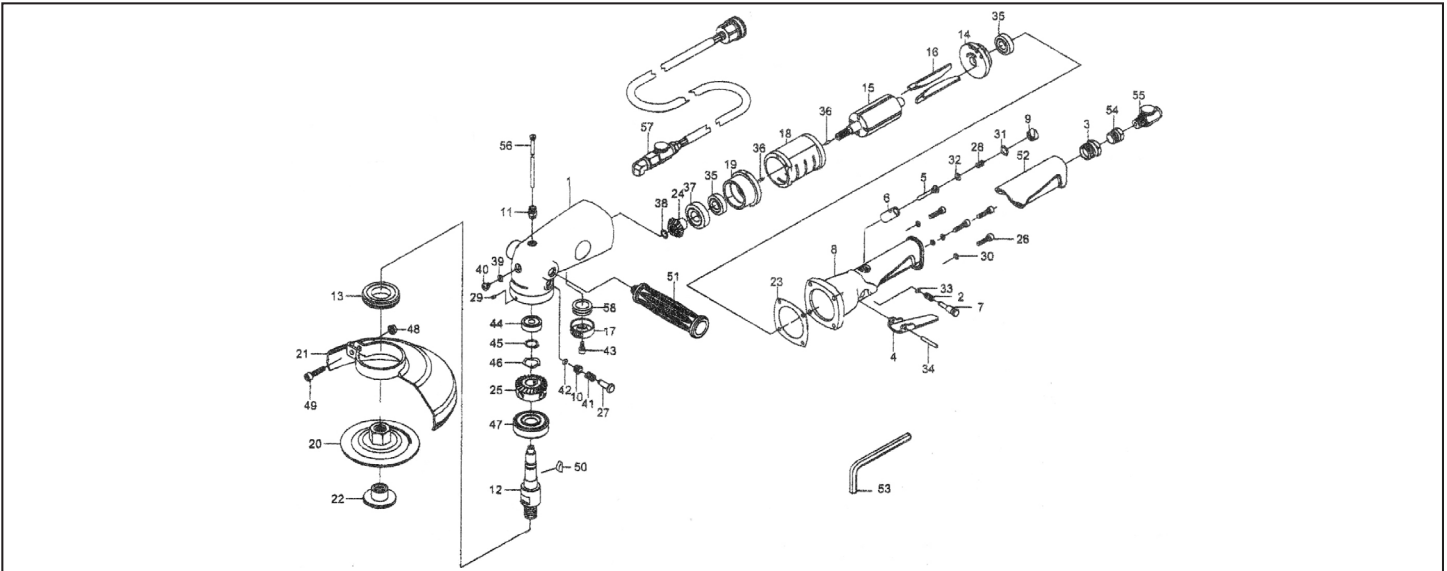

MICHIGAN PNEUMATIC TOOL, INC.

MP-7170-WATER 7" Waterfeed Grinder

Index	Part No.	Description	Qty.
1	5G-619701-0002	Motor Housing	1
2	5G-619702	Spring	1
3	5G-619703	Air Inlet	1
4	5G-619704	Lever	1
5	5G-619705	Valve Pin	1
6	5G-619706	Valve Bushing	1
7	5G-619707	Safe Lever	1
8	5G-619709	Governor Case	1
9	5G-619701	Valve Screw	1
10	5G-619711	Screw	1
11	5G-619739	Nut	1
12	5G-619724-00W1	Gear Shaft	1
13	5G-619717	Lock Nut	1
14	5G-619714	End Plate	1
15	5G-619715	Rotor	1
16	5G-619716	Rotor Blade	4
17	831014	Exhaust Deflector	1
18	5G-619718	Cylinder	1
19	5G-619719	Front End Plate	1
20	5G-619727	Backing Base	1
21	5G-619729	Disk Cover	1
22	5G-619730	Disk Nut	1
23	5G-619731	Gasket	1
24	5G-619732	Piston Gear	1
25	5G-619733	Bevel Gear	1
26	5G-619734	Screw (M5x20L)	4
27	5G-619735	Shaft	1
28	5G-619736	Spring	1
29	5G-619737	Screw (M4x0.7P)	1
30	40344	Spring Washer (M5)	4

Index	Part No.	Description	Qty.
31	70109	O-Ring (9.8*1.9)	1
32	OR00600200	O-Ring (6*2)	1
33	STW-5	Retaining Ring (STW-5)	1
34	61902	Spring Pin (4x28L)	1
35	080227	Ball Bearing (6201z)	1
36	40317-14	Spring Pin (3x8L)	2
37	061932	Ball Bearing (6202zz)	2
38	ISTW-9	Retaining Ring	1
39	61907	O-Ring (4.9x2.2)	1
40	61927	Screw (M6x1.0P)	1
41	70108	Spring	1
42	59235	O-Ring (4.47*1.78)	1
43	62039	Screw (M5x10L)	1
44	0206013	Ball Bearing (629zz)	1
45	STW-15	Retaining Ring (STW-15)	1
46	WW-16	Spring Washer (WW-16)	1
47	06303ZZ	Ball Bearing (6303zz)	1
48	6E-610035	Nut (M4)	1
49	63025-12	Bolt (M6*25L)	1
50	HK0500800	Key	1
51	5G-619752	Handle	1
52	5G-619752	Rubber Grip	1
53	5G-619754	Hex Key Wrench (3/8")	1
54	5G-619745	Brass Nut	1
55	61558	Valve	1
56	5G-619740	Steel Tube	1
57	5G-619743-11S	High Pressure Hose	1
58	5G619750	Damping Material	2
59	831070W-45	Brass Nozzle	1