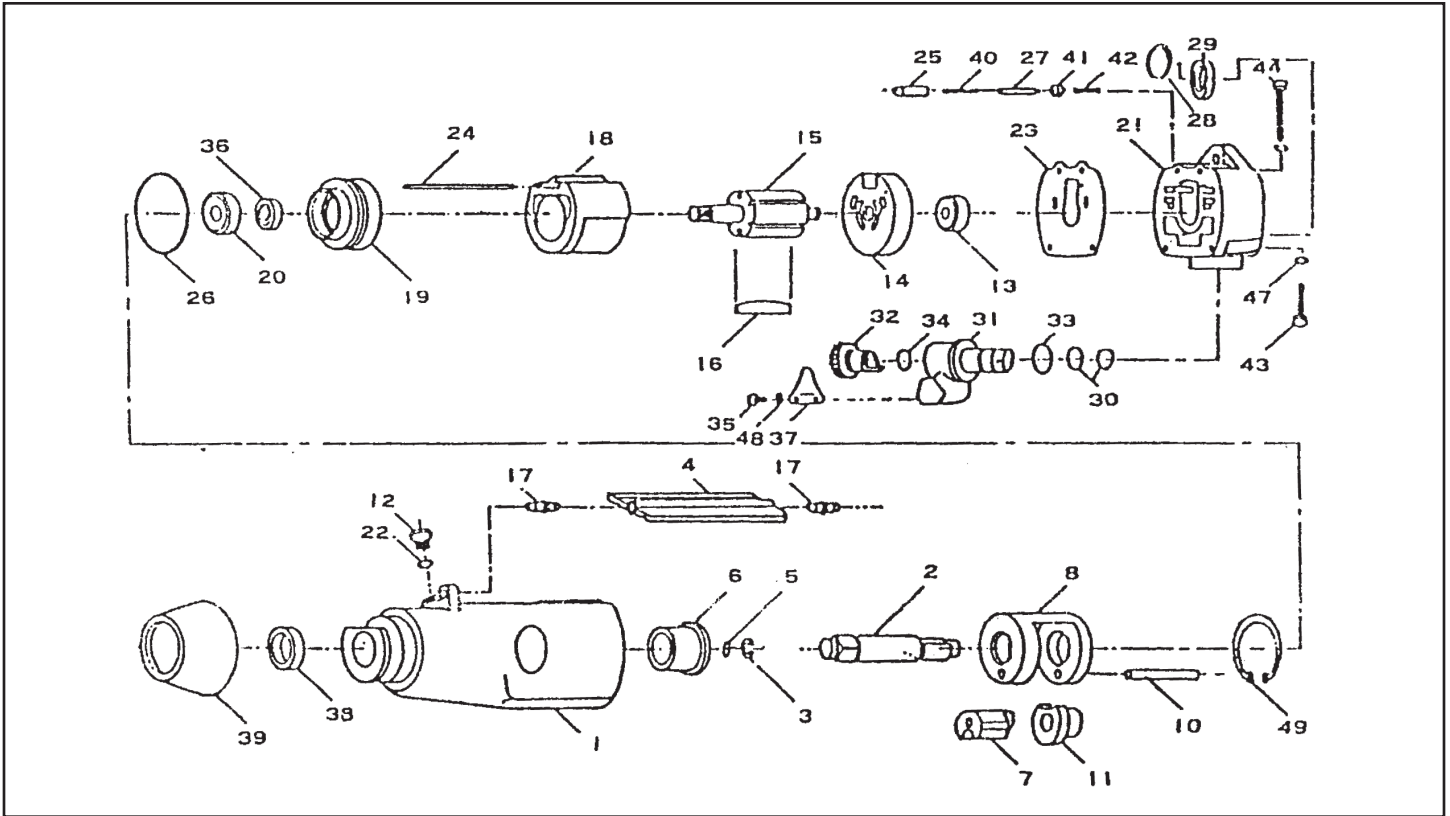

MICHIGAN PNEUMATIC TOOL, INC.

MP-720-ST 3/8" Butterfly Impact Wrench

Index	Part No.	Description	Qty.
1	SM-40101	Motor Housing	1
2	SM-40102	Anvil	1
3	SM-40103	Socket Retainer Ring	1
4	SM-40104	Throttle Lever	1
5	SM-40105	O-Ring	1
6	SM-40106	Anvil Bushing	1
7	SM-40107	Hammer	1
8	SM-40108	Hammer Cage	1
10	SM-40110	Hammer Pin	1
11	SM-40111	Cam	1
12	SM-40112	Oil Screw	1
13	SM-40113	Ball Bearing	1
14	SM-40114	Rear End Plate	1
15	SM-40115	Rotor	1
16	SM-40116	Rotor Blades	6
17	SM-40117	Throttle Pin	2
18	SM-40118	Cylinder	1
19	SM-40119	Front End Plate	1
20	SM-40120	Ball Bearing	1
21	SM-40121	Back Cap	1
22	SM-40122	O-Ring	1
23	SM-40123	Back Cap Gasket	1
24	SM-40124	Motor Pin	1

Index	Part No.	Description	Qty.
25	SM-40125	Plunger	2
26	SM-40126	O-Ring	1
27	SM-40127	Valve	2
28	SM-40128	Snap Ring	1
29	SM-40129	Retainer Ring	1
30	SM-40130	O-Ring	2
31	SM-40131	Air Inlet Block	1
32	SM-40132	Regulator	1
33	SM-40133	O-Ring	1
34	SM-40134	O-Ring	1
35	SM-40135	Screw	2
36	SM-40136	Oil Seal	1
37	SM-40137	Retainer Plate	1
38	SM-40138	Oil Seal	1
39	SM-40139	Rubber Nose Guard	1
40	SM-40140	Plunger Spring	2
41	SM-40141	Valve Seat	2
42	SM-40142	Valve Spring	2
43	SM-40143	Short Cap Screw	2
44	SM-40144	Long Cap Screw	2
47	SM-40147	Lock Washer	2
48	SM-40148	Lock Washer	2
49	SM-40149	Snap Ring	1