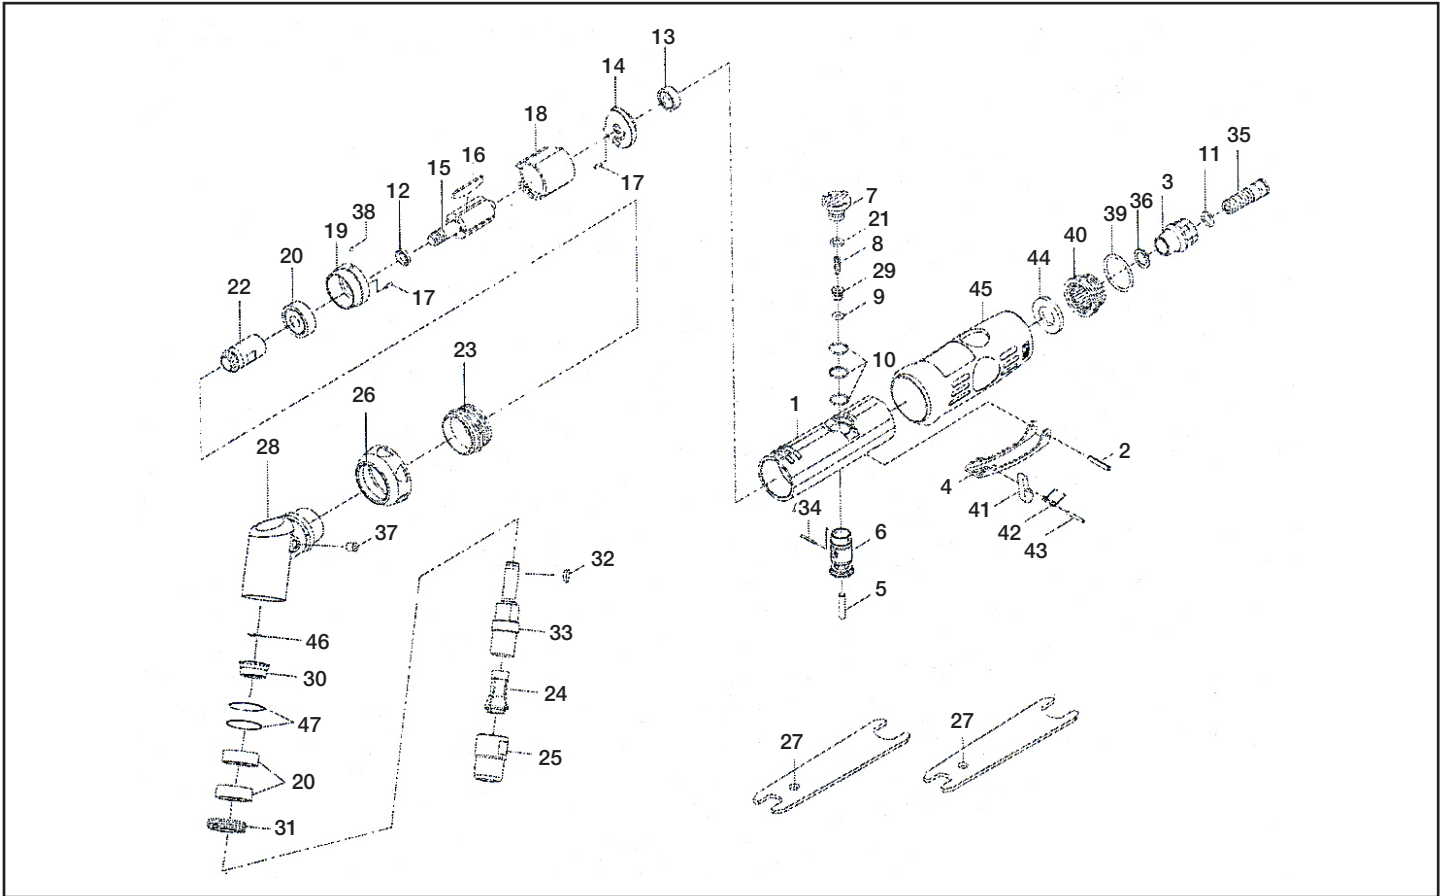

MICHIGAN PNEUMATIC TOOL, INC.

MP-7255-ST 115° Angle Die Grinder 1/4"

Index	Part No.	Description	Qty.
1	52-522701	Motor Housing	1
2	40337	Lever Pin	1
3	522203-21	Air Inlet	1
4	522204	Throttle Lever	1
5	522205	Valve Shaft	1
6	52-522706	Valve	1
7	52-522738	Knob	1
8	522208	Spring	1
9	30107	O-Ring	1
10	52236	O-Ring	3
11	OR00705105	O-Ring	1
12	52212	Rotor Spacing	1
13	52213	Ball Bearing	1
14	52214	Rear End Plate	1
15	52215	Rotor	1
16	52216	Vane	4
17	30117	Spring Pin	2
18	52218	Cylinder	1
19	52219	Front End Plate	1
20	30120	Ball Bearing	3
21	40333-12	O-Ring	1
22	52422	Pinion Gear	1
23	522223	Front Coupling	1
24	51224	Collet	1

Index	Part No.	Description	Qty.
25	52225	Collet Nut	1
26	522226	Front Cap	1
27	52227	Spanner	2
28	52428-21	Head	1
29	522240	Throttle Valve	1
30	52430	Bevel Gear	1
31	52231	Lock Ring	1
32	52232	Key	1
33	52433	Spindle	1
34	SP01051200	Spring Pin	1
35	522241-21	Fixed Shaft	1
36	522243	Washer	1
37	56237	Oil Cap	1
38	52245	Steel Ball	1
39	52235	O-Ring	1
40	52206	Deflector	1
41	522239	Safety Bar	1
42	522212	Spring	1
43	522220	Spring Pin	1
44	522250	Damping Material	1
45	52-522752	Grip	1
46	524212	Crescent Rings	1
47	56235	Shim	2