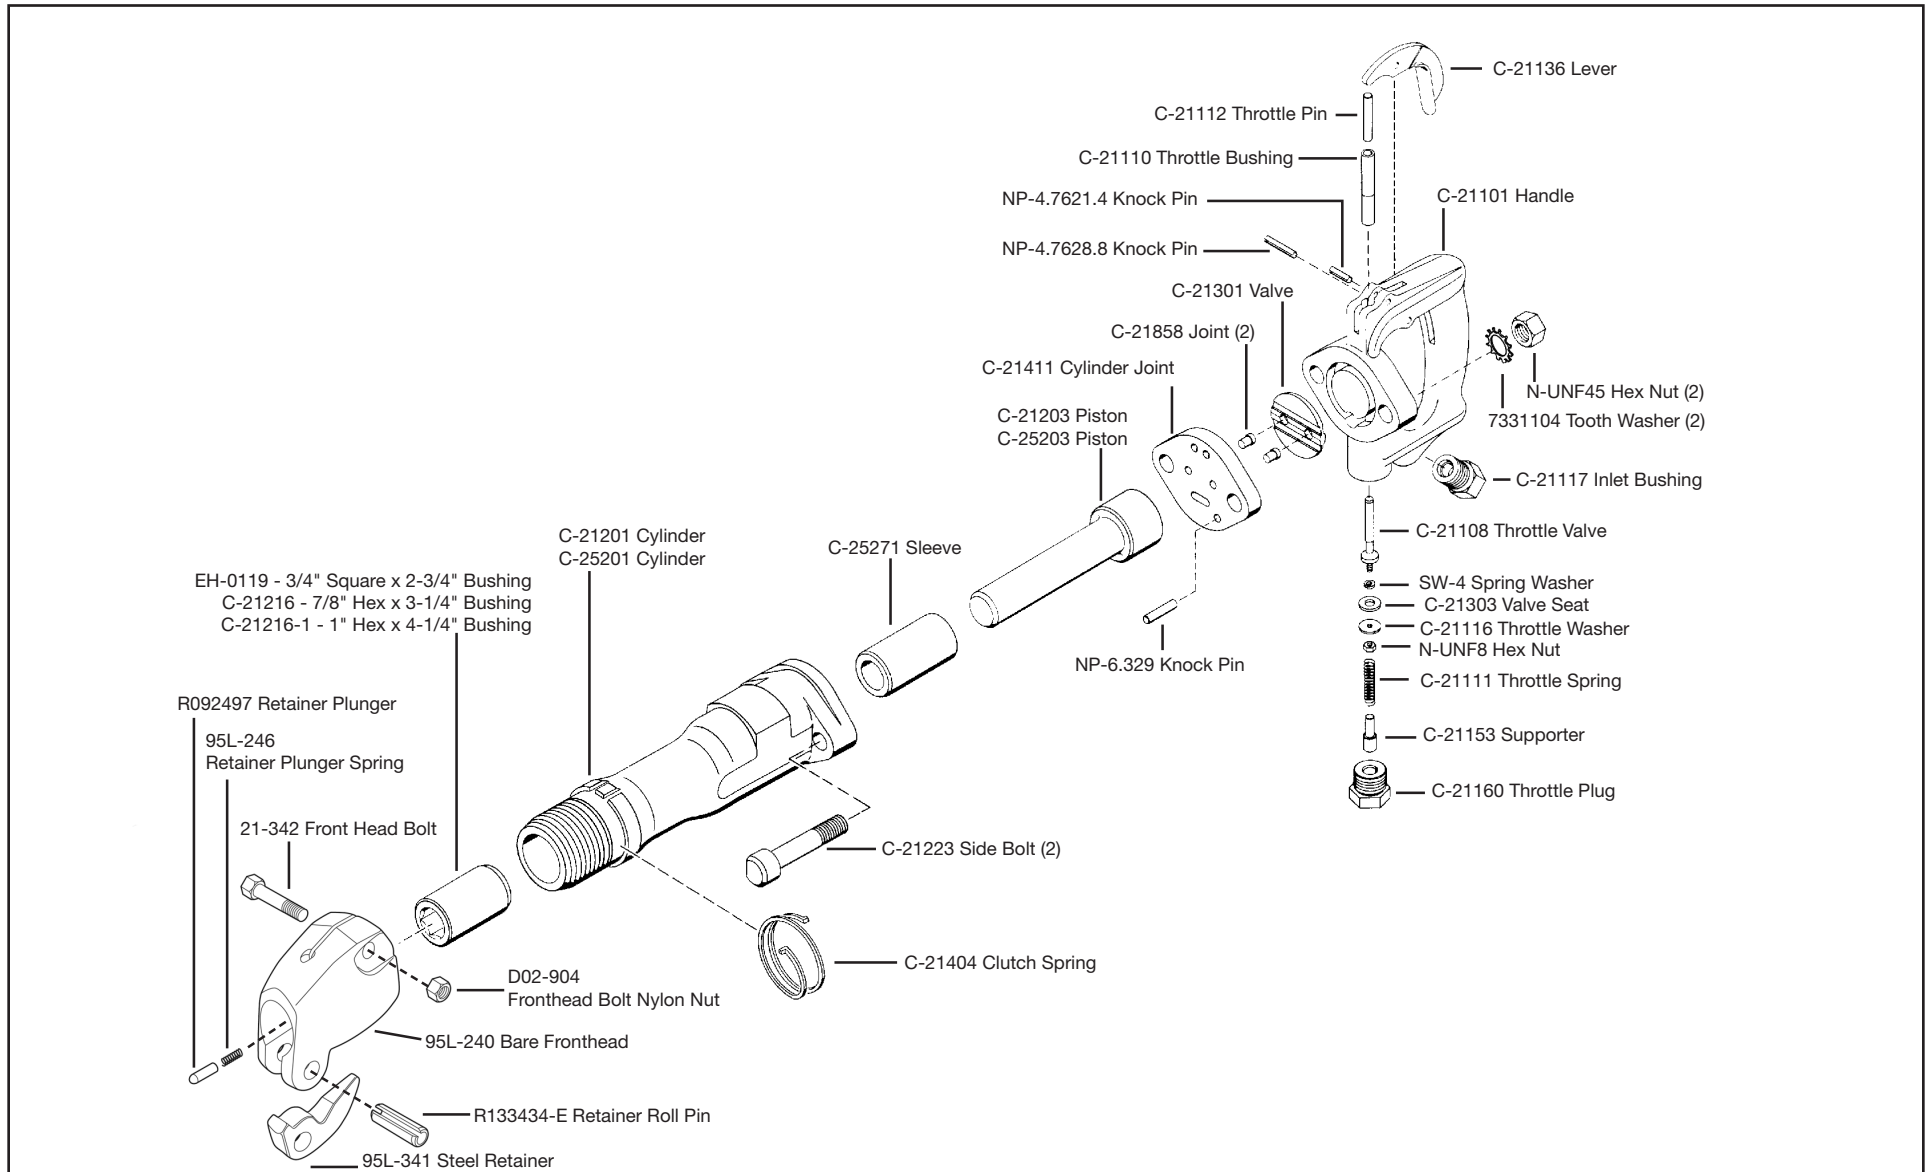

MICHIGAN PNEUMATIC TOOL, INC.

MP-955-LAT95-1 1" Hex x 4-1/4" Latch Type Clay Digger

MP-955-LAT95-34 3/4" Square x 2-3/4" Latch Type Clay Digger

MP-955-LAT95-78 7/8" Hex x 3-1/4" Latch Type Clay Digger

6850 Middlebelt Rd. • Romulus, MI 48174 • **1-800-521-8104** • Ph: (313) 933-5890 • Fax: (313) 933-0440