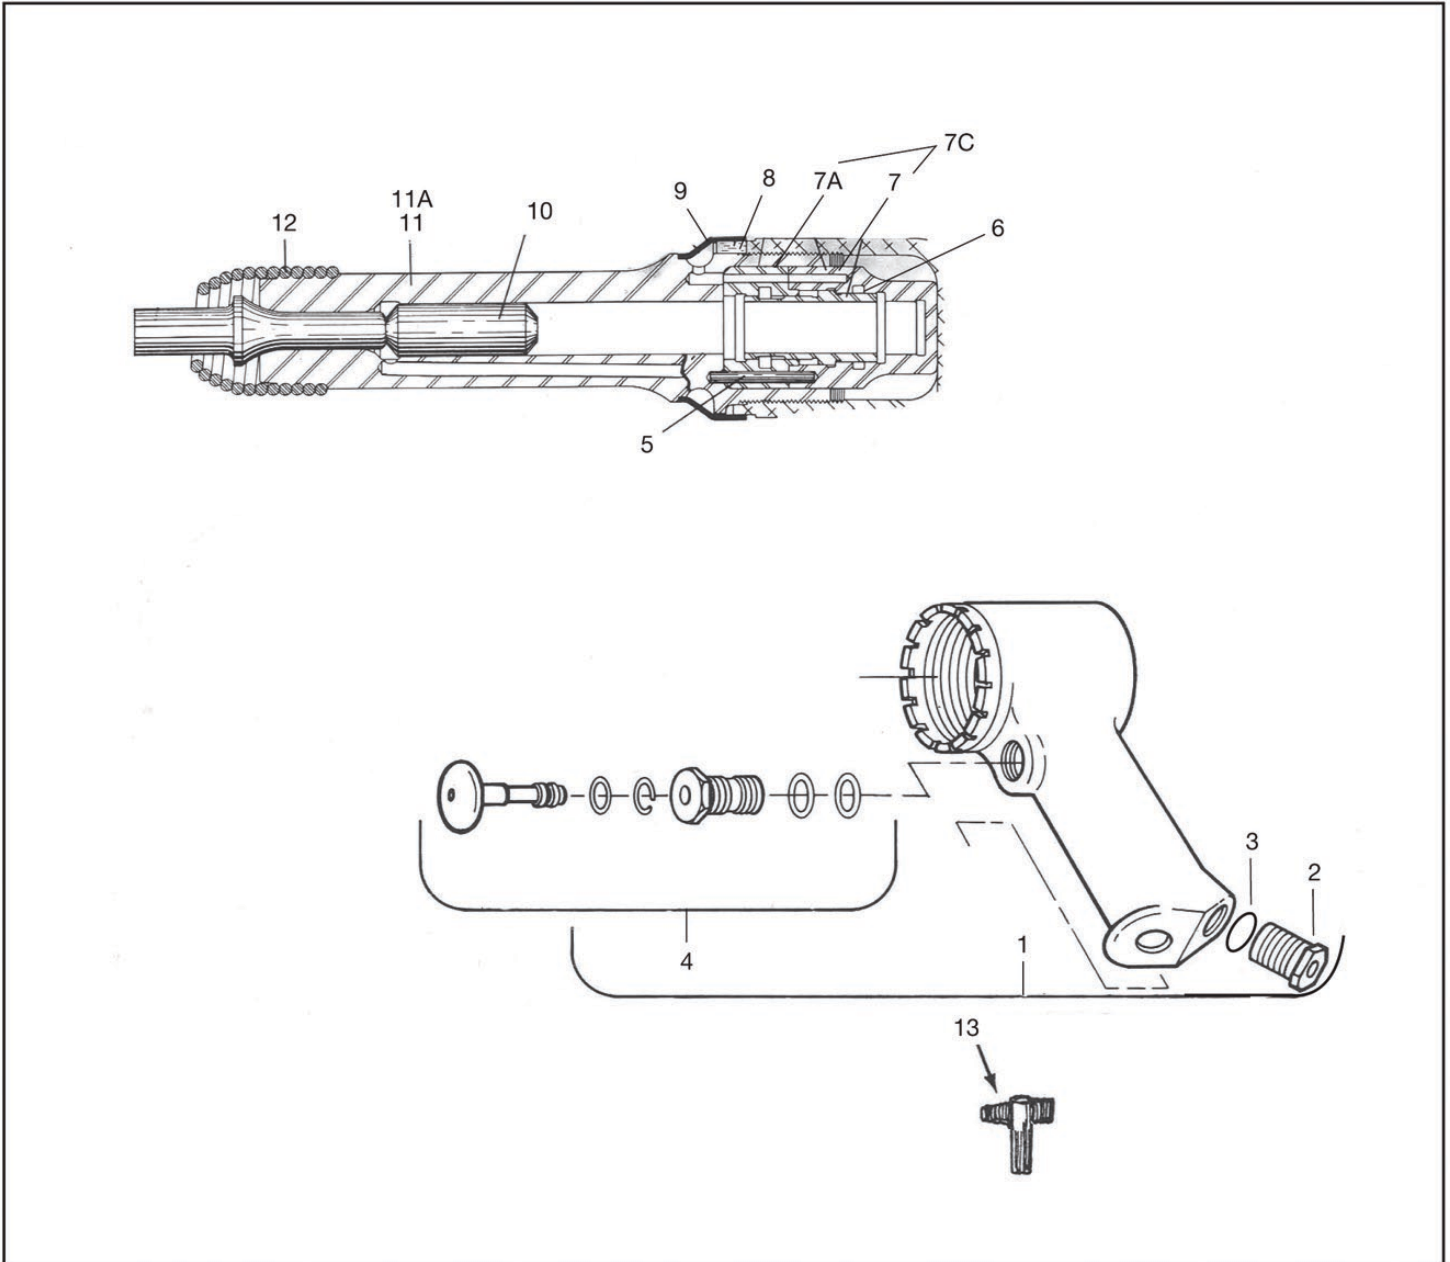

# MP-AVC12/13 Riveting Hammer

Index	Part No.	Description	Qty.
1	AV11-B59E	Handle - Complete	1
2	HG-50117	Inlet Bushing	1
3	OR-6227-11	O-Ring	1
4	100B-3	Throttle Assembly	1
5	AV11-32	Pin	1
6	AV11-2	Valve Main	1
7	AV11-4CASE	Valve Case	1
7A	AV11-4LID	Lid Valve Case	1

Index	Part No.	Description	Qty.
7C	AV11-A4	Valve Box Assy (Incl. 5,6,7C)	1
8	AV11-34#	Key	1
9	AV11-85	Exhaust Deflector	1
10	AV12-5	Piston - AVC12/13	1
11	AVC12-6	Barrel - AVC12	1
11A	AVC13-6	Barrel - AVC13	1
12	897-TW	Retainer, QC	1
13	894	Air Regulator (Optional)	1