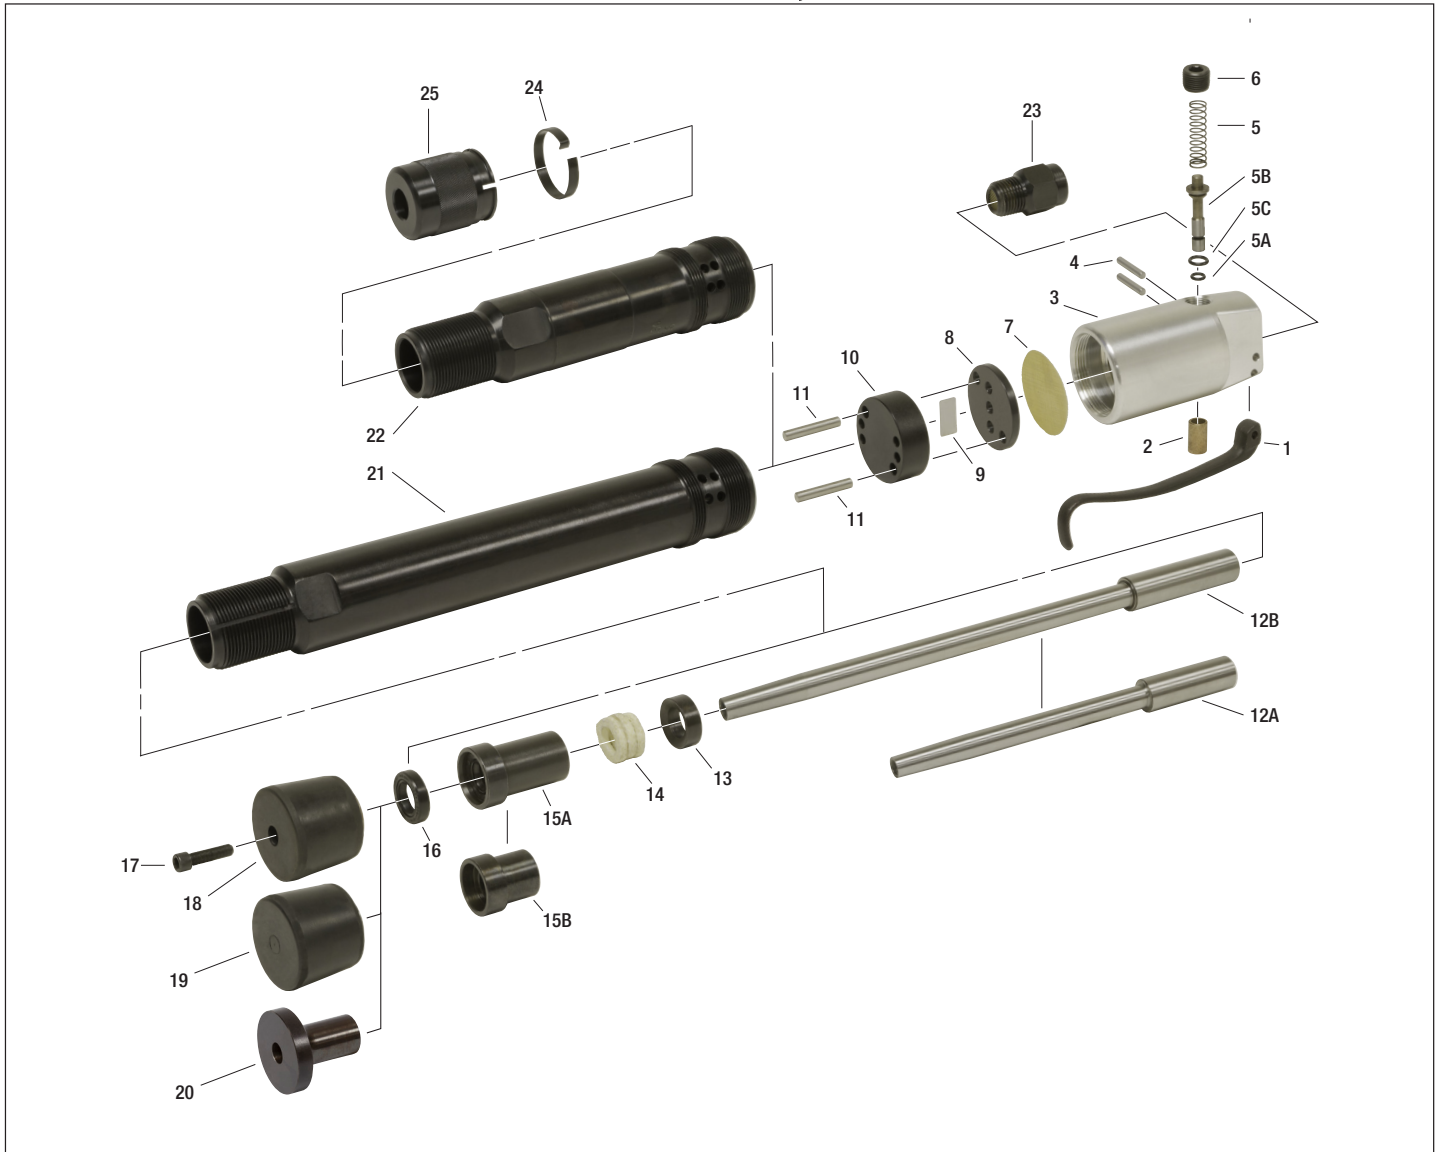

**MICHIGAN PNEUMATIC TOOL, INC.**

**MP-BD2BA Rammer, 2-1/2" Stroke**  
**MP-BD1BA Rammer, 4" Stroke**

Index	Part No.	Description	Qty.
1	695542	Lever	1
2	695546	Throttle Valve Bushing	1
3	695539	Backhead	1
4	695773	Throttle Lever Pin	2
5	695547	Throttle Valve Spring	1
5A	OR-6227-3	O-Ring	1
5B	695545	Throttle Valve	1
5C	OR-6227-6	O-Ring	1
6	696078	Throttle Valve Spring Plug	1
7	695538	Screen	1
8	695533	Valve Block Lid	1
9	695532	Valve	1
10	695534	Valve Block	1
11	695537	Valve Block Dowel Pin	2
12A	695556	Piston w/Thread (2-1/2" stroke)	1

Index	Part No.	Description	Qty.
12B	695525	Piston w/Thread (4" stroke)	1
13	695551	Gland Washer	1
14	695552	Packing Set	1
15A	695550	Gland Bushing (4")	1
15B	695566	Gland Bushing (2-1/2")	1
16	700073	Front Rod Seal	1
17	TX-00203	Socket Screw	1
18	202-802-SP	Rubber Butt (Screw Type)	1
19	202-802	Rubber Butt (2-1/2")	1
20	TX-00202	Steel Butt (2-1/2" Threaded)	1
21	695531	Cylinder (4" stroke)	1
22	695564	Cylinder (2-1/2")	1
23	1994	Inlet Bushing (1/2" MPT x 3/8" FPT)	1
24	695553	Packing Nut Lock Clip	1
25	695549	Packing Nut	1