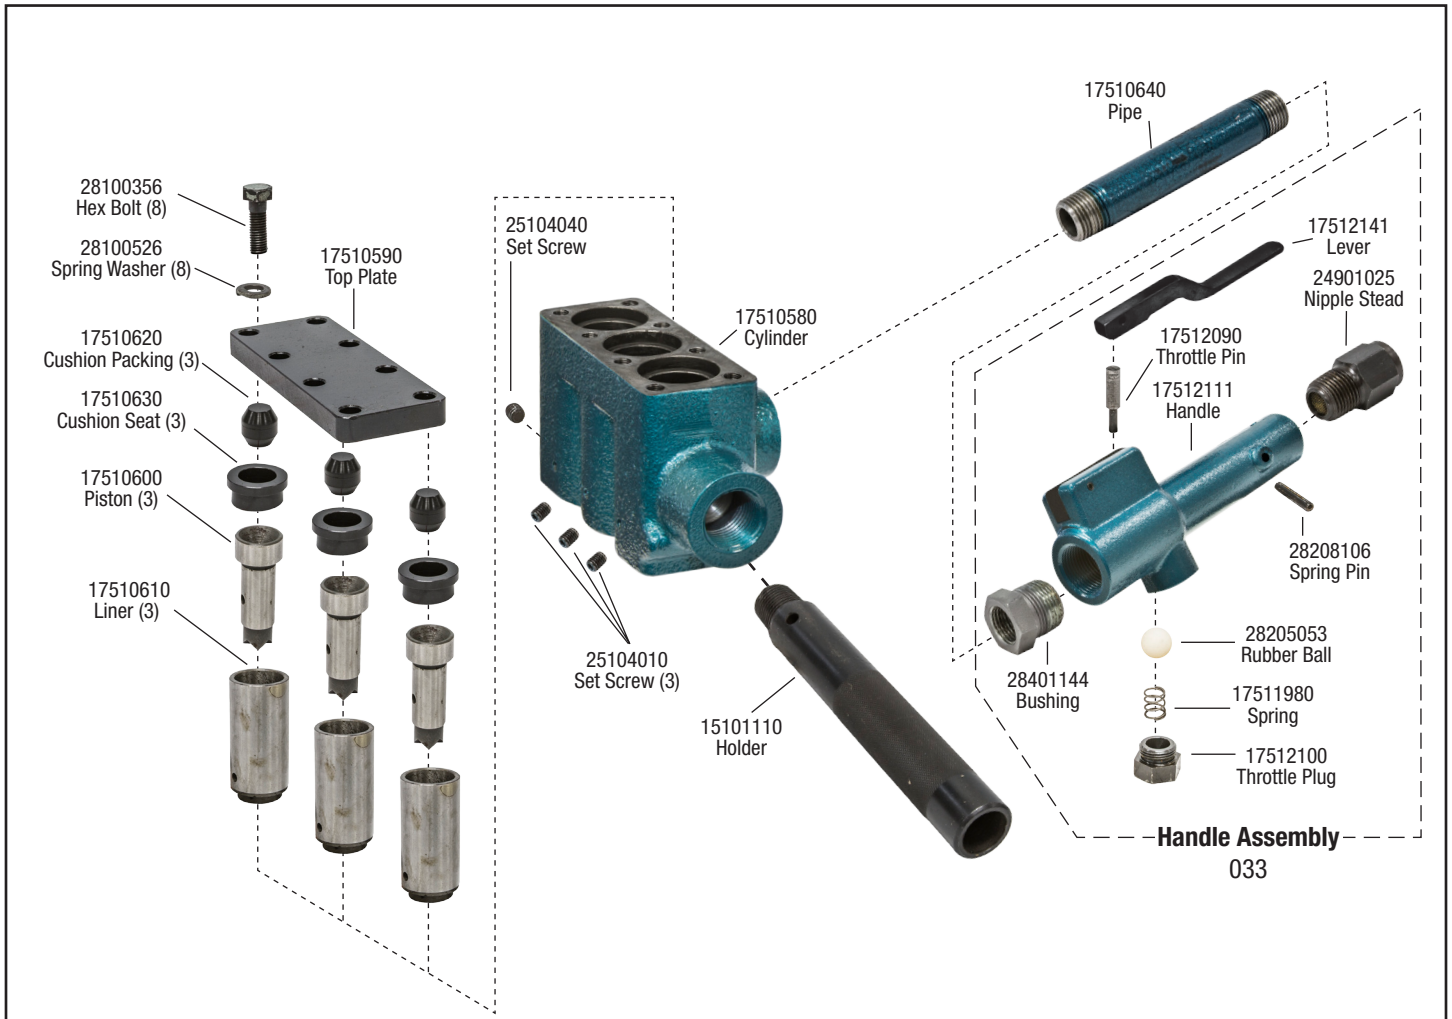

MS-30L Lever Type Triplex Scaler

Optional Pistons

17510600 Steel Piston
For steel, paint, rust and coatings

F24B00C550-CP Carbide Tip
For concrete finish

17515023 Carbide Tip Chisel 4-Point
Better for concrete with larger stones