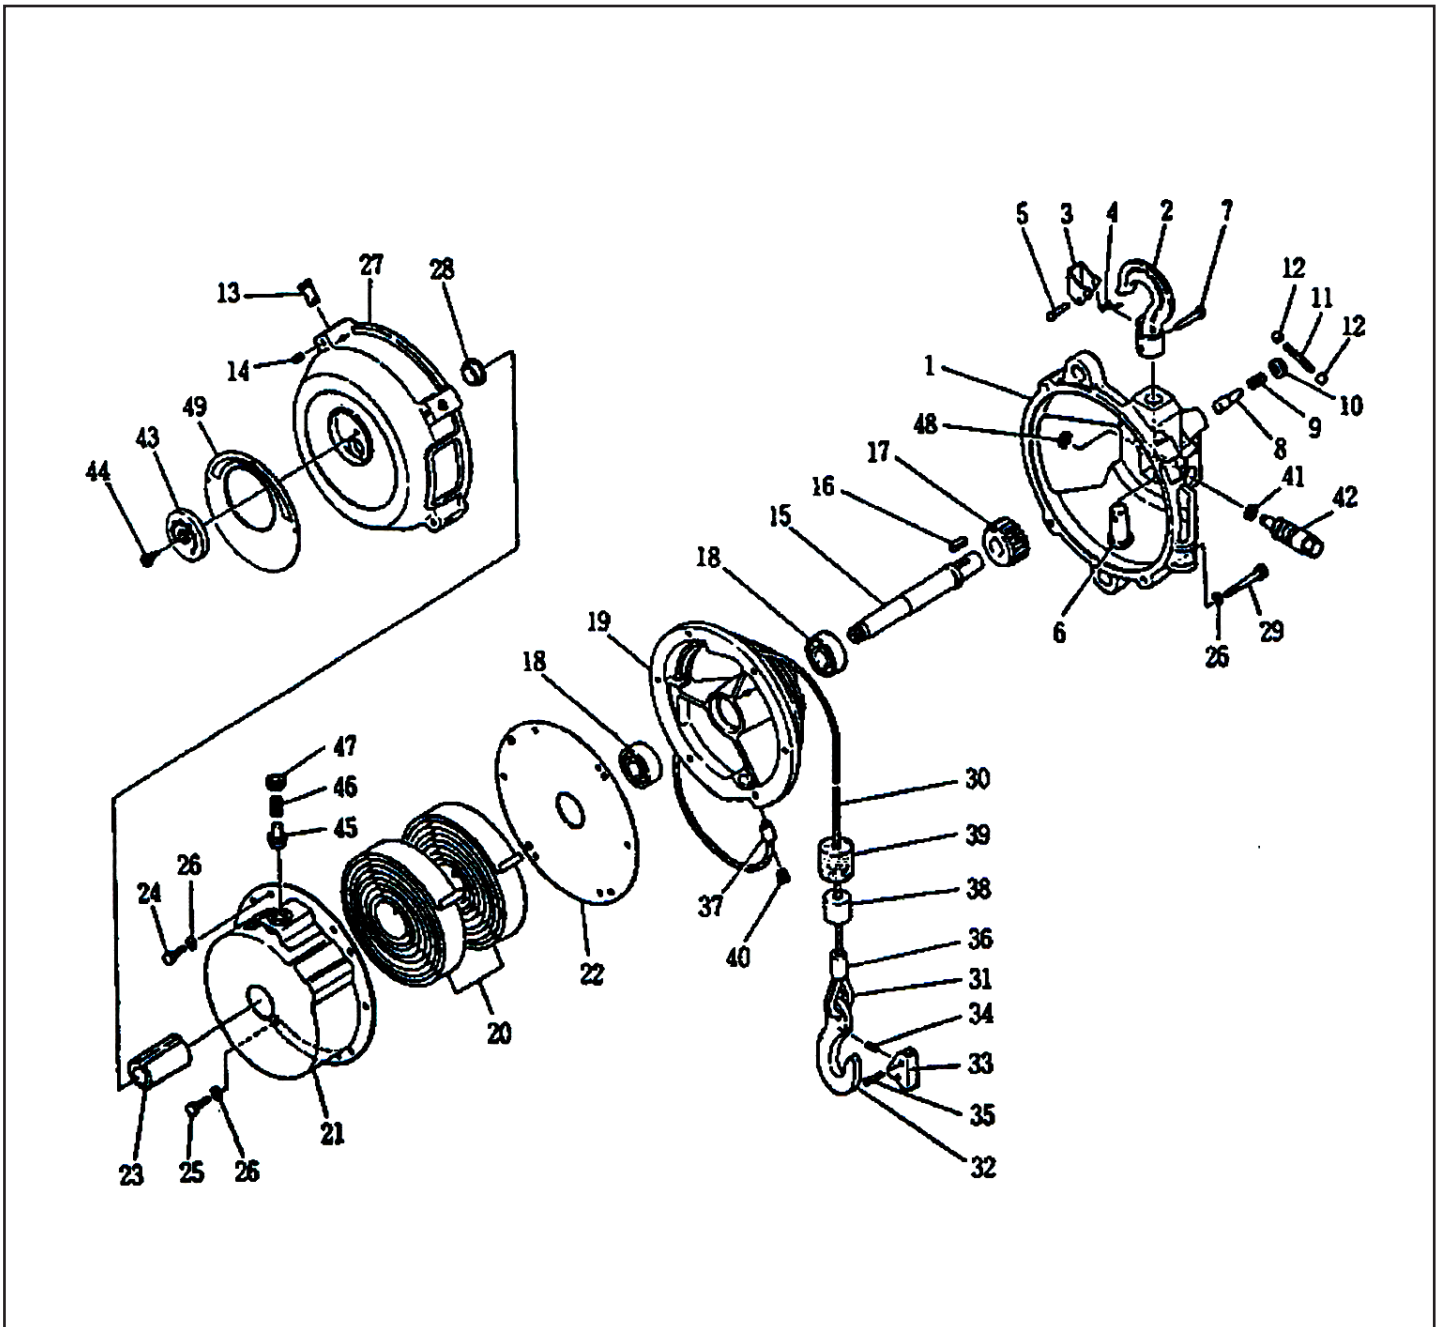

**MICHIGAN PNEUMATIC TOOL, INC.**

**MP-SW-22** 33-48.4 lb Capacity Balancer

**MP-SW-30** 48.4-66 lb Capacity Balancer

**MP-SW-40** 66-88 lb Capacity Balancer

**MP-SW-50** 88-110 lb Capacity Balancer

**MP-SW-60** 110-132 lb Capacity Balancer

**MP-SW-70** 132-154 lb Capacity Balancer

08012015Rev3HMB | NP

Index	Part No.	Description	Qty.
-	A3163002	Casing Assembly	1
1	3163002	Casing	1
-	A2112002	Hook Complete	1
2	-	Hook	1
3	-	Latch	1
4	-	Spring	1
5	-	Rivet	1
6	-	Shaft	1
7	-	Rivet	1
8	3521002	Pin	1
9	3559002	Spring	1
10	1099002	Screw	1
11	3583045	Spring Pin	1
12	3069002	Cap	1
15	2061003	Spindle	1
16	2038002	Key	1
17	2101001	Worm Wheel	1
18	2028001	Ball Bearing	1
19	2113003	Drum	1
-	A3552006	Spring Assembly	1
20	-	Spring	2
21	-	Spring Case	1
22	-	Cover	1
23	2011012	Bushing	1
24	1056012	Hex Head Bolt	1
25	1056010	Hex Head Bolt	1
26	1319060	Spring Washer	1
-	A3173002	Cover Assembly	1
27	-	Cover	1
28	-	Bushing	1

Index	Part No.	Description	Qty.
13	3521012	Pin	1
14	1076010	Set Screw	1
29	1056035	Hex Head Bolt	1
-	A2168002	Wire Assembly	1
30	-	Wire Rope	1
31	-	Thimble	1
32	-	Hook	1
33	-	Latch	1
34	-	Spring	1
35	-	Rivet	1
36	-	Lock Wire	1
37	-	Lock Wire	1
38	2081014	Collar	1
39	3339003	Buffer	1
40	1071410	Plug	1
41	1302002	Washer	1
42	2101003	Worm	1
43	3575003	Gauge	1
44	1099004	Screw	1
45	3521005	Safety Pin	1
46	3559002	Spring	1
47	1099002	Screw	1
48	1338073	Retaining Ring E-Ring	1
49	9157007	Name Plate (MP-SW-22)	1
	9157008	Name Plate (MP-SW-30)	1
	9157009	Name Plate (MP-SW-40)	1
	9157010	Name Plate (MP-SW-50)	1
	9157011	Name Plate (MP-SW-60)	1
	9157012	Name Plate (MP-SW-70)	1