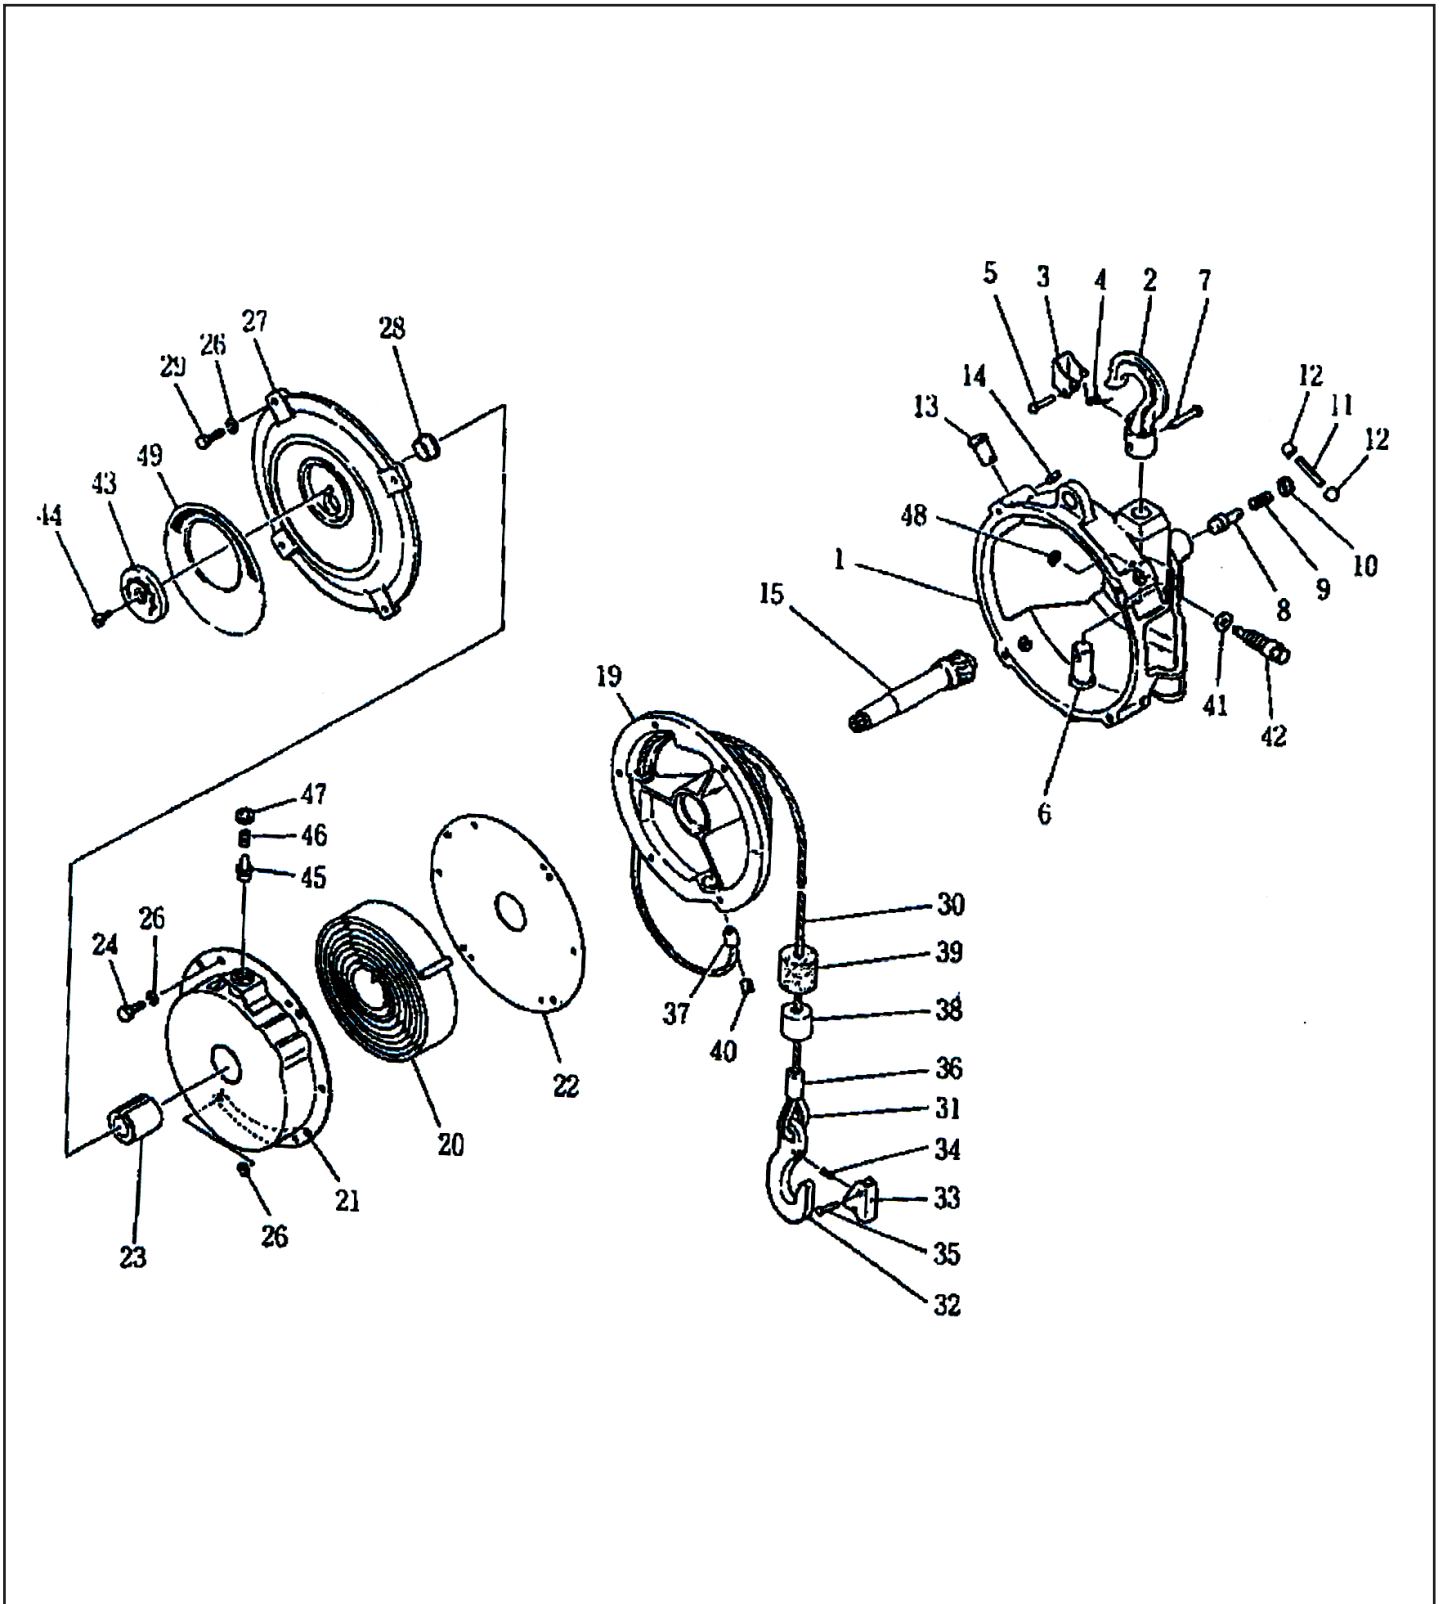

MICHIGAN PNEUMATIC TOOL, INC.

MP-SW-9 9.9-19.8lb Capacity Balancer

MP-SW-15 19.8-33lb Capacity Balancer

07272015Rev2HMB | NP

MICHIGAN PNEUMATIC TOOL, INC.

MP-SW-9 9.9-19.8lb Capacity Balancer

MP-SW-15 19.8-33lb Capacity Balancer

Index	Part No.	Description	Qty.
-	A3163001	Casing Assembly	1
1	3163001	Casing	1
-	A2112001	Hook Complete	1
2	2112001	Hook	1
3	-	Latch	1
4	-	Spring	1
5	-	Rivet	1
6	-	Shaft	1
7	-	Rivet	1
8	3521001	Pin Stopper	1
9	3559001	Spring	1
10	1099001	Screw	1
11	3582535	Spring Pin	1
12	3069001	Cap	2
13	3521011	Pin	3
14	1075008	Set Screw	3
15	2061002	Spindle	1
19	2113002	Drum	1
-	A3552004	Spring Assembly (SW-9)	1
-	A3552005	Spring Assembly (SW-15)	1
20	-	Spring (SW-9)	1
20	-	Spring (SW-15)	1
21	-	Spring Case	1
22	3172005	Cover	1
23	2011011	Bushing	1
24	1055010	Hex Head Bolt	4
26	1319050	Spring Washer	4

Index	Part No.	Description	Qty.
-	A3173001	Cover Complete	1
27	3173001	Cover	1
28	-	Bushing	1
29	1055020	Hex Head Bolt	1
-	A2168001	Wire Rope Assembly	1
30	-	Wire Rope	1
31	-	Timble	1
32	-	Hook (SW-15)	1
33	-	Latch	1
34	-	Spring	1
35	-	Rivet	1
36	-	Look Tube	1
37	-	Look Tube	1
38	2081013	Collar	1
39	3339002	Buffer	1
40	1071810	Plug	1
41	1302001	Washer	1
42	2101002	Worm	1
43	3575001	Gauge (SW-9)	1
43	3575002	Gauge (SW-15)	1
44	1099004	Screw	1
45	3521003	Safety Pin	1
46	3559001	Spring	1
47	1099001	Screw	1
48	1338053	Retaining Ring	1
49	9157005	Name Plate (SW-9)	1
50	9157006	Name Plate (SW-15)	1