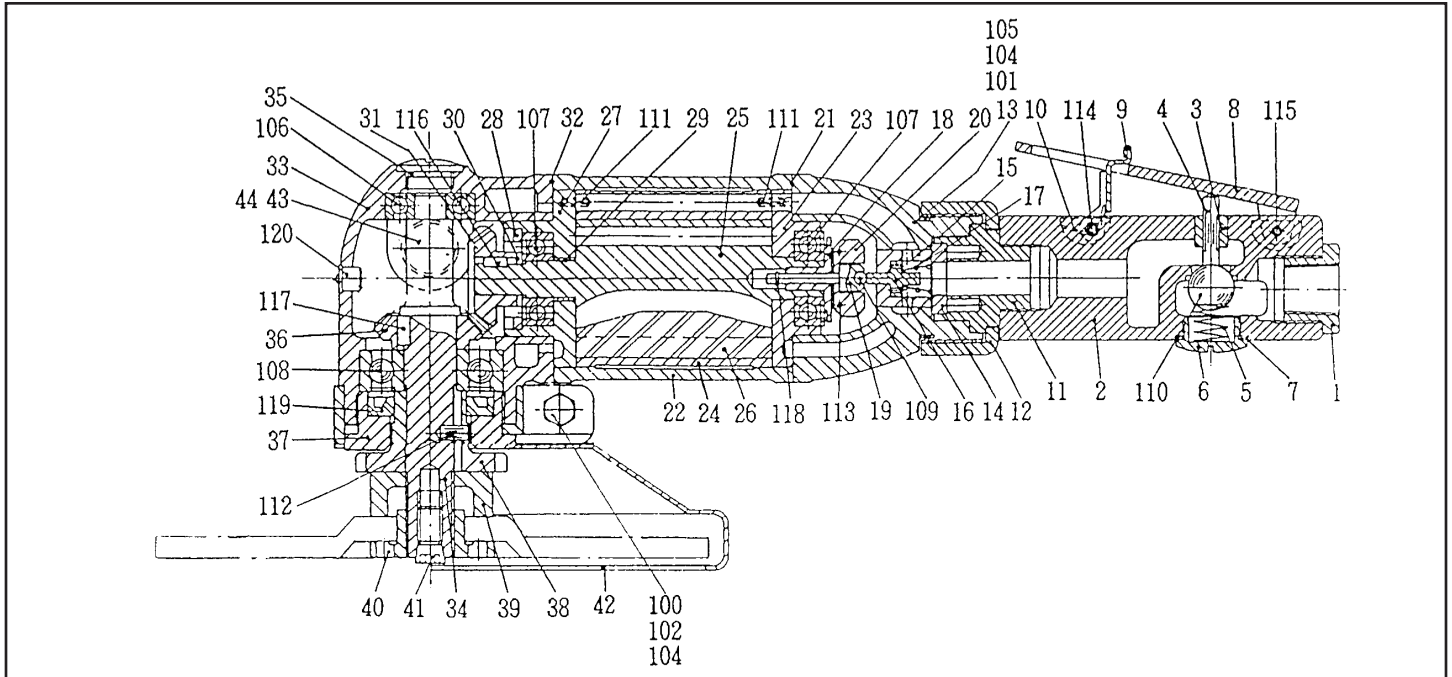

## NAG-2ELW

Index	Part No.	Description	Qty.
1	15211190	Inlet Bushing	1
2	15008240	Throttle Arbor	1
3	15009270	Throttle Bush	1
4	15009280	Throttle Pin	1
5	15009260	Throttle Spring	1
6	15009290	Throttle Plug	1
7	15009240	Rubber Packing	1
8	15008260	Lever	1
9	15008270	Stopper	1
10	15008230	Stopper Spring	1
11	15006520	Throttle Adaptor	1
12	15006410	Arbor Nut	1
13	15006020	Handle	1
14	15005970	Governor Washer	1
15	15005950	Governor Bush	1
16	15005920	Governor Valve	1
17	15005900	Governor Spring	1
18	15007700	Governor Body	1
19	15005960	Governor Spindle	1
20	15007710	Governor Weight	2
21	15006090	Top Seal	1
22	15006180	Rotor Case	1
23	15006120	Top Plate	1
24	15006110	Cylinder	1
25	15006170	Rotor	1
26	15006130	Vane	5
27	15006140	Bottom Plate	1
28	15006150	Plate Nut	1
29	15006200	Rotor Bush	1
30	15006220	Rotor Washer	1
31	15006210	Rotor Gear	1
32	15006100	Bottom Sea	1

Index	Part No.	Description	Qty.
33	15006230	Spindle Case	1
34	15006370	Stone Spindle	1
35	15005980	Oil Plug	1
36	15006250	Spindle Gear	1
37	15006260	Spindle Nut	1
38	15006340	Stone Flange	1
39	15009010	Stone Washer	1
40	15006060	Wheel Nut	1
41	15006300	Lock Screw	1
42	15006360	Stone Cover	1
43	15006290	Socket	2
44	15006040	Holder	1
100	72206020	Hex Bolt	1
101	74006098	Cap Screw	4
102	76111206	Hex Nut	1
104	76310206	Washer	6
105	76420106	Spring Washer	4
106	28201087	Ball Bearing	1
107	28201088	Ball Bearing	2
108	28201100	Ball Bearing	1
109	25502120	Steel Ball	1
110	28205053	Rubber Ball	1
111	28206059	Pin	2
112	28206087	Pin	1
113	28208030	Spring Pin	2
114	28208061	Spring Pin	1
115	25305020	Spring Pin	1
116	28209011	Key	1
117	28209017	Key	1
118	25307780	Retaining Ring	1
119	28302073	Oil Seal	1
120	28699003	Grease Cup	1