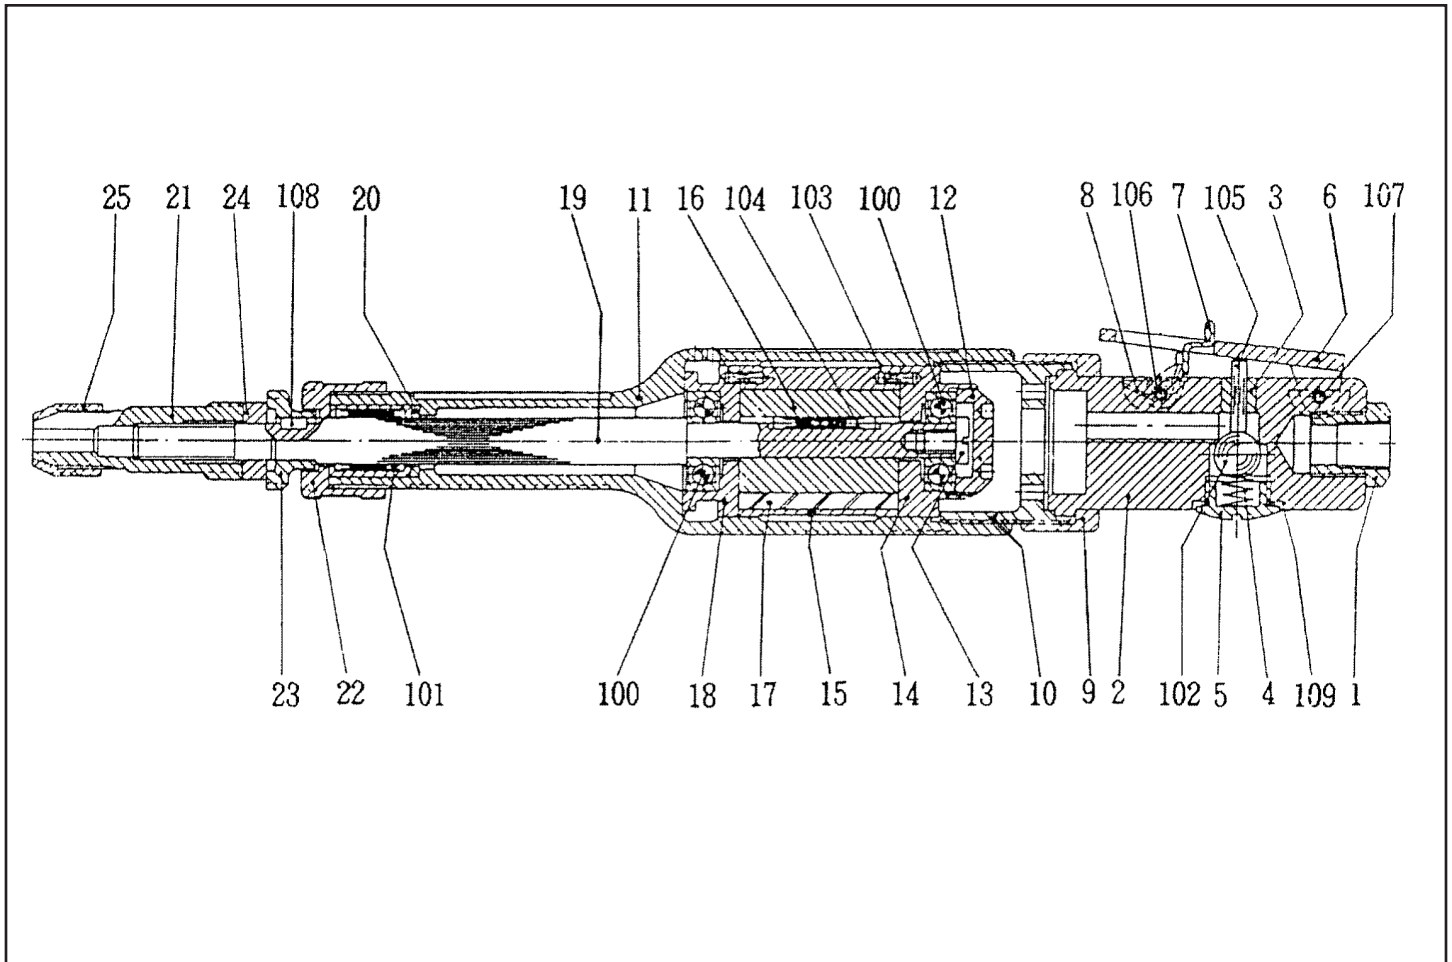

NPK[®] NIPPON PNEUMATIC MFG.CO.,LTD

NHG-65LKLW-20

Index	Part No.	Description	Qty.
1	15204220	Inlet Bushing	1
2	15005500	Handle	1
3	15005480	Throttle Bush	1
4	15102340	Throttle Spring	1
5	15005490	Throttle Plug	1
6	15005510	Lever	1
7	15005520	Stopper	1
8	15008230	Stopper Spring	1
9	15003560	Lock Nut	1
10	15003550	Air Connector	1
11	15003380	Rotor Case	1
12	15003450	Plate Nut	1
13	15003460	Lock Screw	1
14	15003440	Top Plate	1
15	15003170	Cylinder	1
16	15003210	Rotor	1
17	15003190	Vane	4

Index	Part No.	Description	Qty.
18	15003200	Bottom Plate	1
19	15003390	Stone Spindle	1
20	15003260	Bearing Washer	1
21	15003540	Collet Body	1
22	15003240	Spindle Nut	1
23	15003140	Stone Flange	1
24	15003430	Collet Washer	1
25	15003420	Collet Nut	1
100	28201072	Ball Bearing	2
101	28203074	Needle Bearing	1
102	28205051	Rubber Ball	1
103	28206036	Pin	2
104	28207067	Roller Pin	1
105	28207223	Roller Pin	1
106	28208061	Spring Pin	1
107	25305020	Spring Pin	1
108	28209010	Key	1