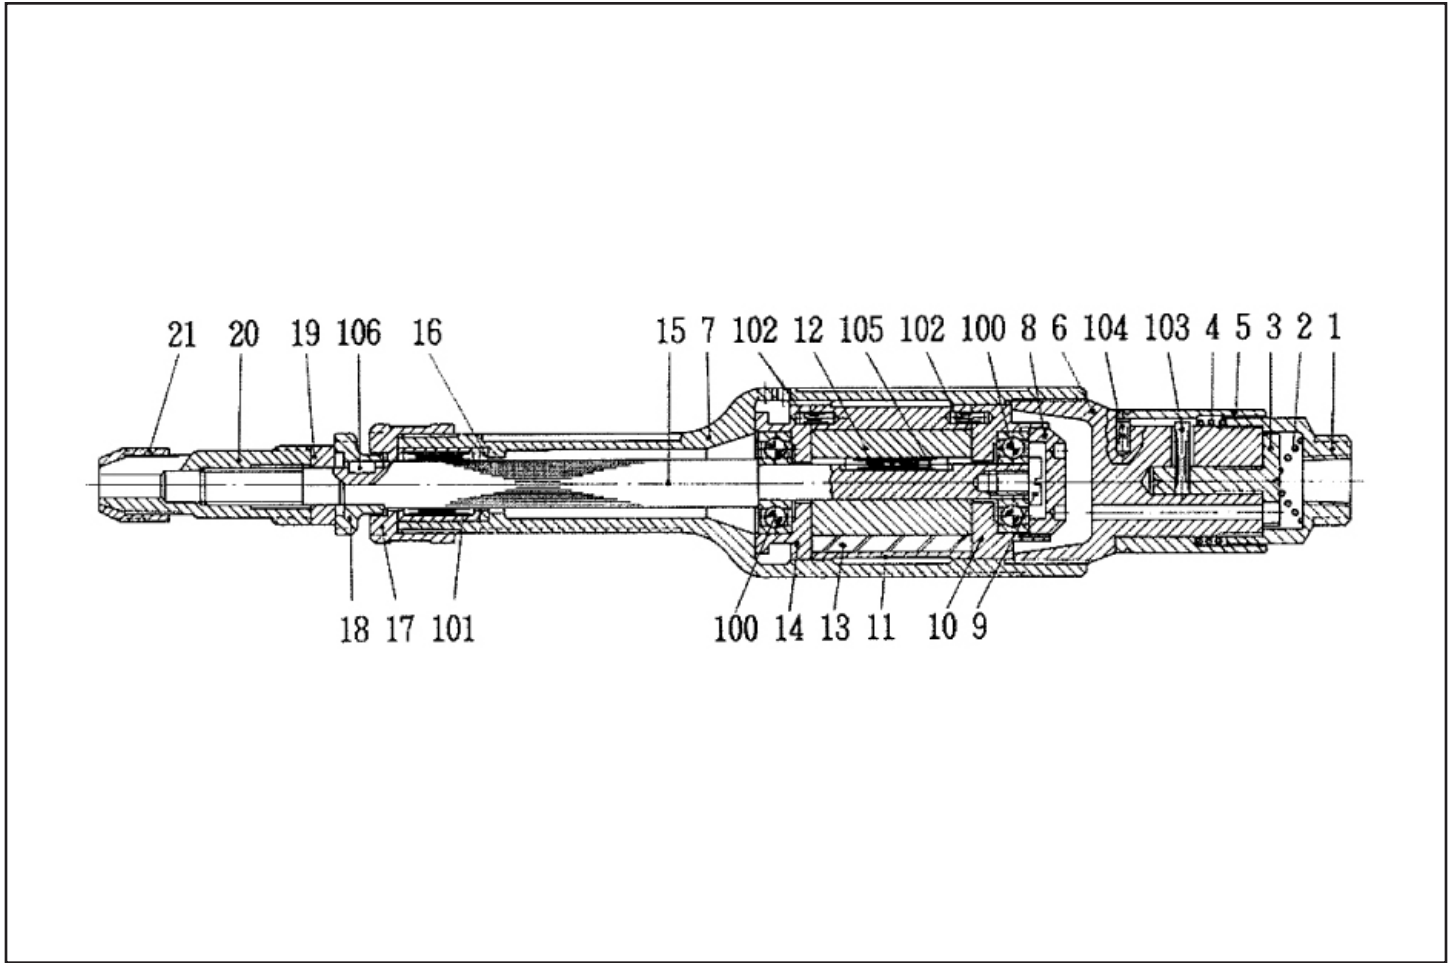

NHG-65LK-20

| Item | Part No. | Part Name | Qty. |
|------|----------|-----------------|------|
| 1 | 15007160 | Inlet Bushing | 1 |
| 2 | 15007640 | Throttle Spring | 1 |
| 3 | 15007770 | Throttle Valve | 1 |
| 4 | 15007660 | Push Spring | 1 |
| 5 | 15005990 | Grip | 1 |
| 6 | 15003400 | Handle | 1 |
| 7 | 15003380 | Rotor Case | 1 |
| 8 | 15003450 | Plate Nut | 1 |
| 9 | 15003460 | Lock Screw | 1 |
| 10 | 15003440 | Top Plate | 1 |
| 11 | 15003170 | Cylinder | 1 |
| 12 | 15003210 | Rotor | 1 |
| 13 | 15003190 | Vane | 4 |
| 14 | 15003200 | Bottom Plate | 1 |

| Item | Part No. | Part Name | Qty. |
|------|----------|--------------------|------|
| 15 | 15003390 | Stone Spindle | 1 |
| 16 | 15003260 | Bearing Washer | 1 |
| 17 | 15003240 | Spindle Nut | 1 |
| 18 | 15003140 | Stone Flange | 1 |
| 19 | 15003430 | Collet Washer | 1 |
| 20 | 15003540 | Collet Body (6.35) | 1 |
| 21 | 15003420 | Collet Nut | 1 |
| 100 | 28201072 | Ball Bearing | 2 |
| 101 | 28203074 | Needle Bearing | 1 |
| 102 | 28206036 | Pin | 2 |
| 103 | 28206062 | Pin | 1 |
| 104 | 28207052 | Roller Pin | 1 |
| 105 | 28207067 | Roller Pin | 1 |
| 106 | 28209010 | Key | 1 |