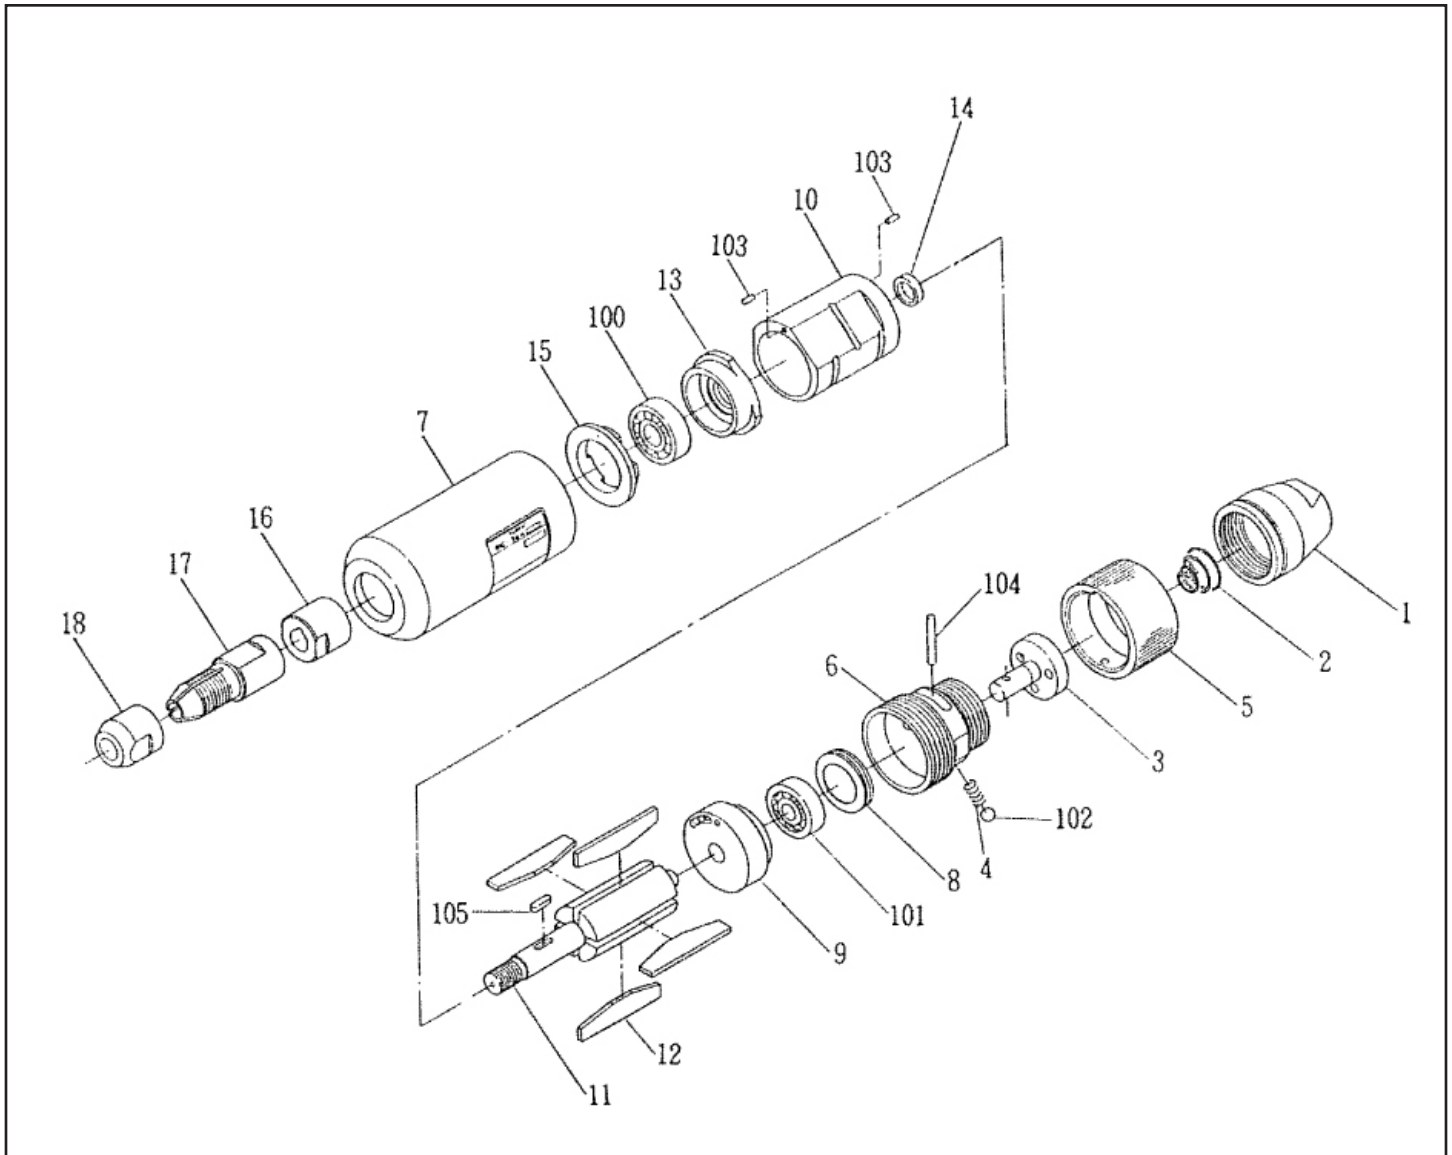

RG-38A-20

Item	Part No.	Part Name	Qty.
1	15001270	Inlet Bushing	1
2	15000990	Throttle Spring	1
3	15001020	Throttle Valve	1
4	15007650	Stopper Spring	1
5	15001010	Grip	1
6	15001040	Handle	1
7	15001140	Rotor Case	1
8	15001100	Plate Nut	1
9	15001090	Top Plate	1
10	15001080	Cylinder	1
11	15001130	Rotor	1
12	15001110	Vane	4

Item	Part No.	Part Name	Qty.
13	15001120	Bottom Plate	1
14	15001150	Rotor Bush	1
15	15001160	Collar	1
16	15001070	Collet Washer	1
17	15001490	Collet Body (6.35)	1
18	15001060	Collet Nut	1
100	28201067	Ball Bearing	1
101	28201069	Ball Bearing	1
102	25502120	Steel Ball	1
103	28206010	Pin	2
104	28206040	Pin	1
105	28209011	Key	1