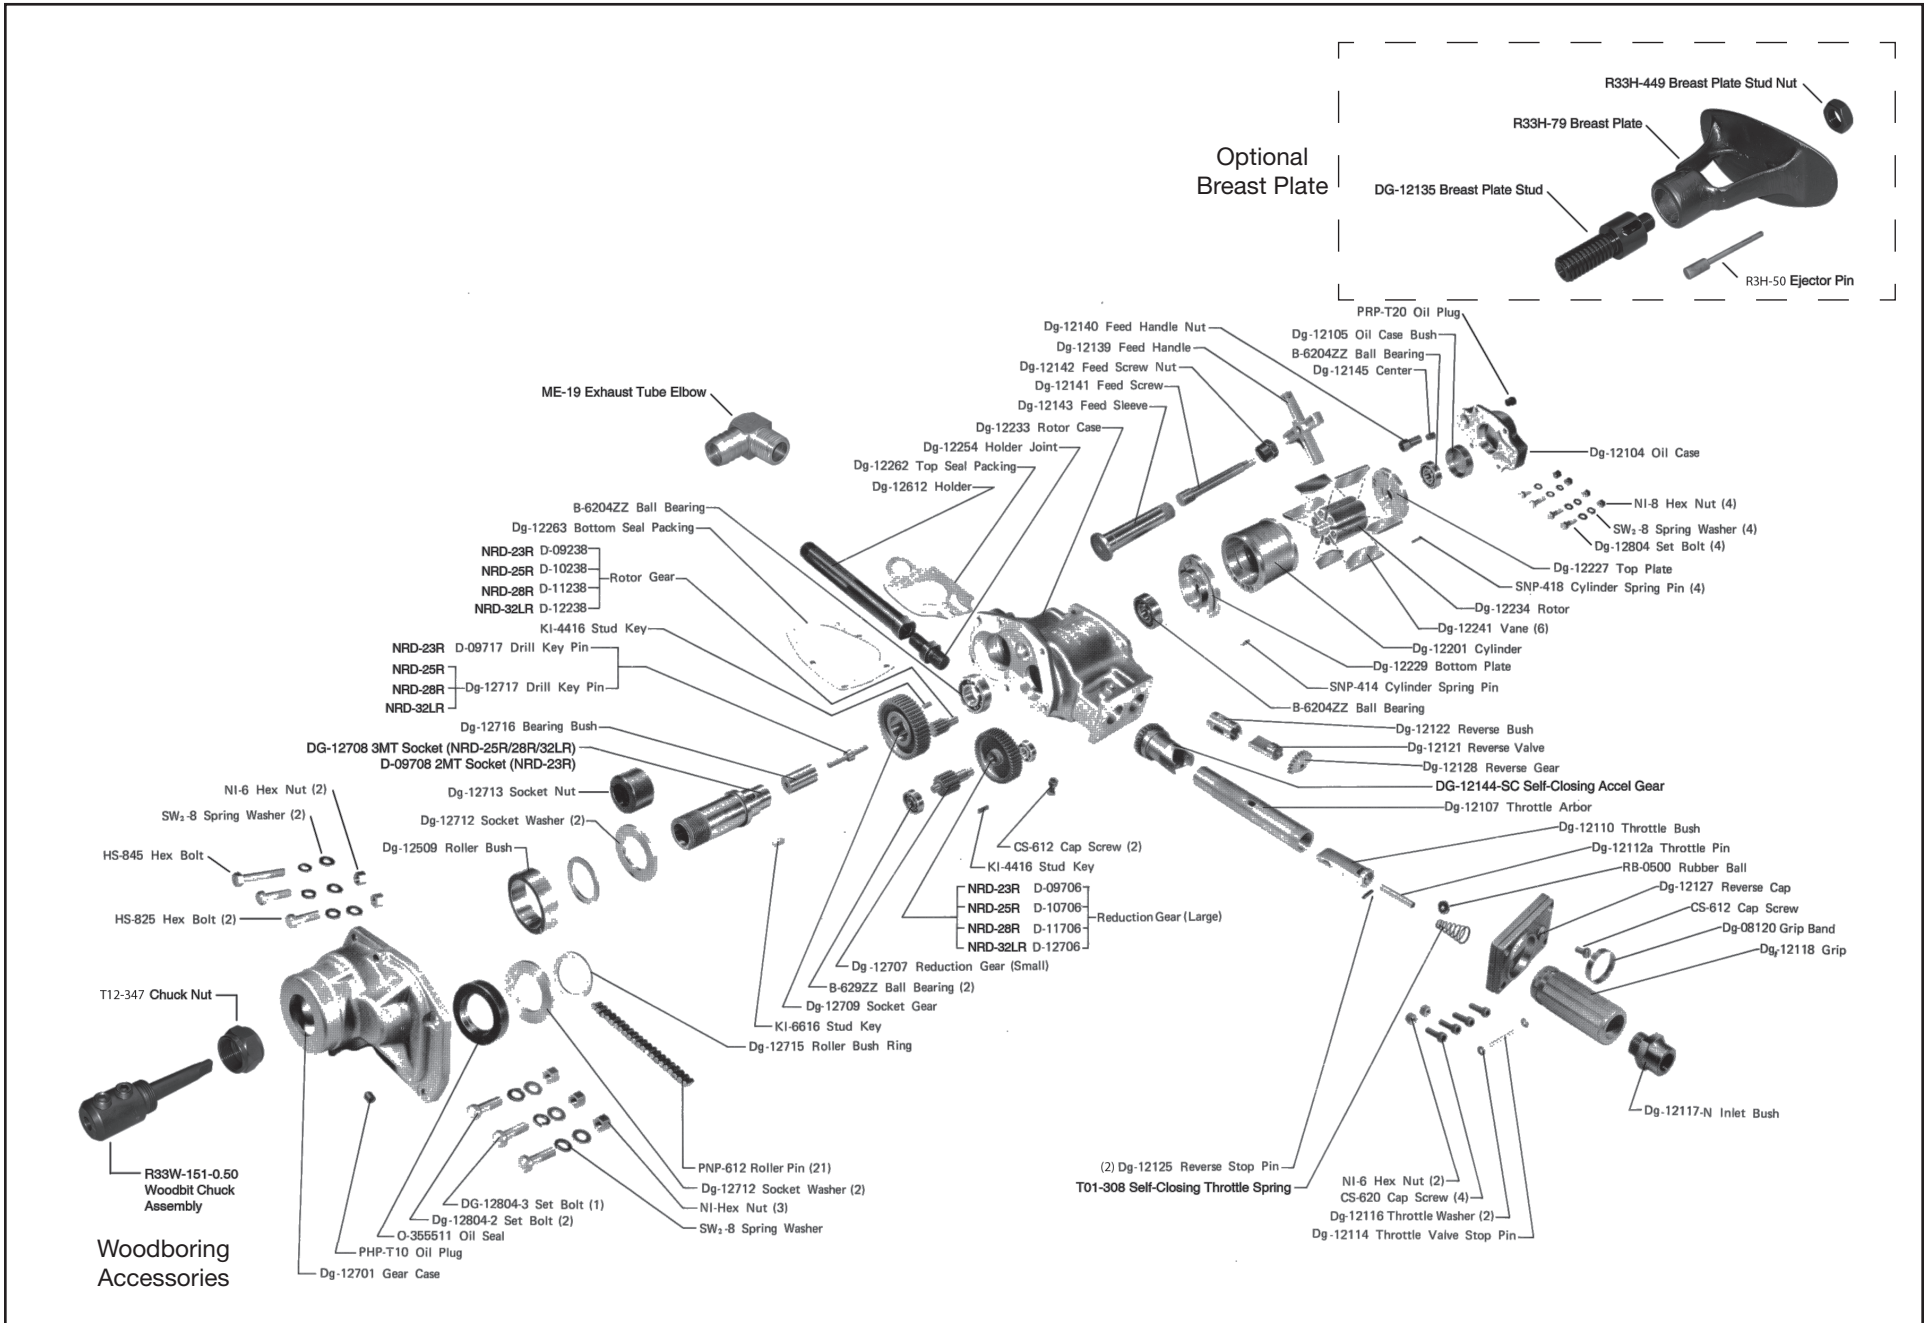

MICHIGAN PNEUMATIC TOOL, INC.

NRD-28RSCT 1-1/8" Roll Throttle Drill

6850 Middlebelt Rd. • Romulus, MI 48174 • 1-800-521-8104 • Ph: (313) 933-5890 • Fax: (313) 933-0440

www.michiganpneumatic.com • e-mail: mpt@michiganpneumatic.com