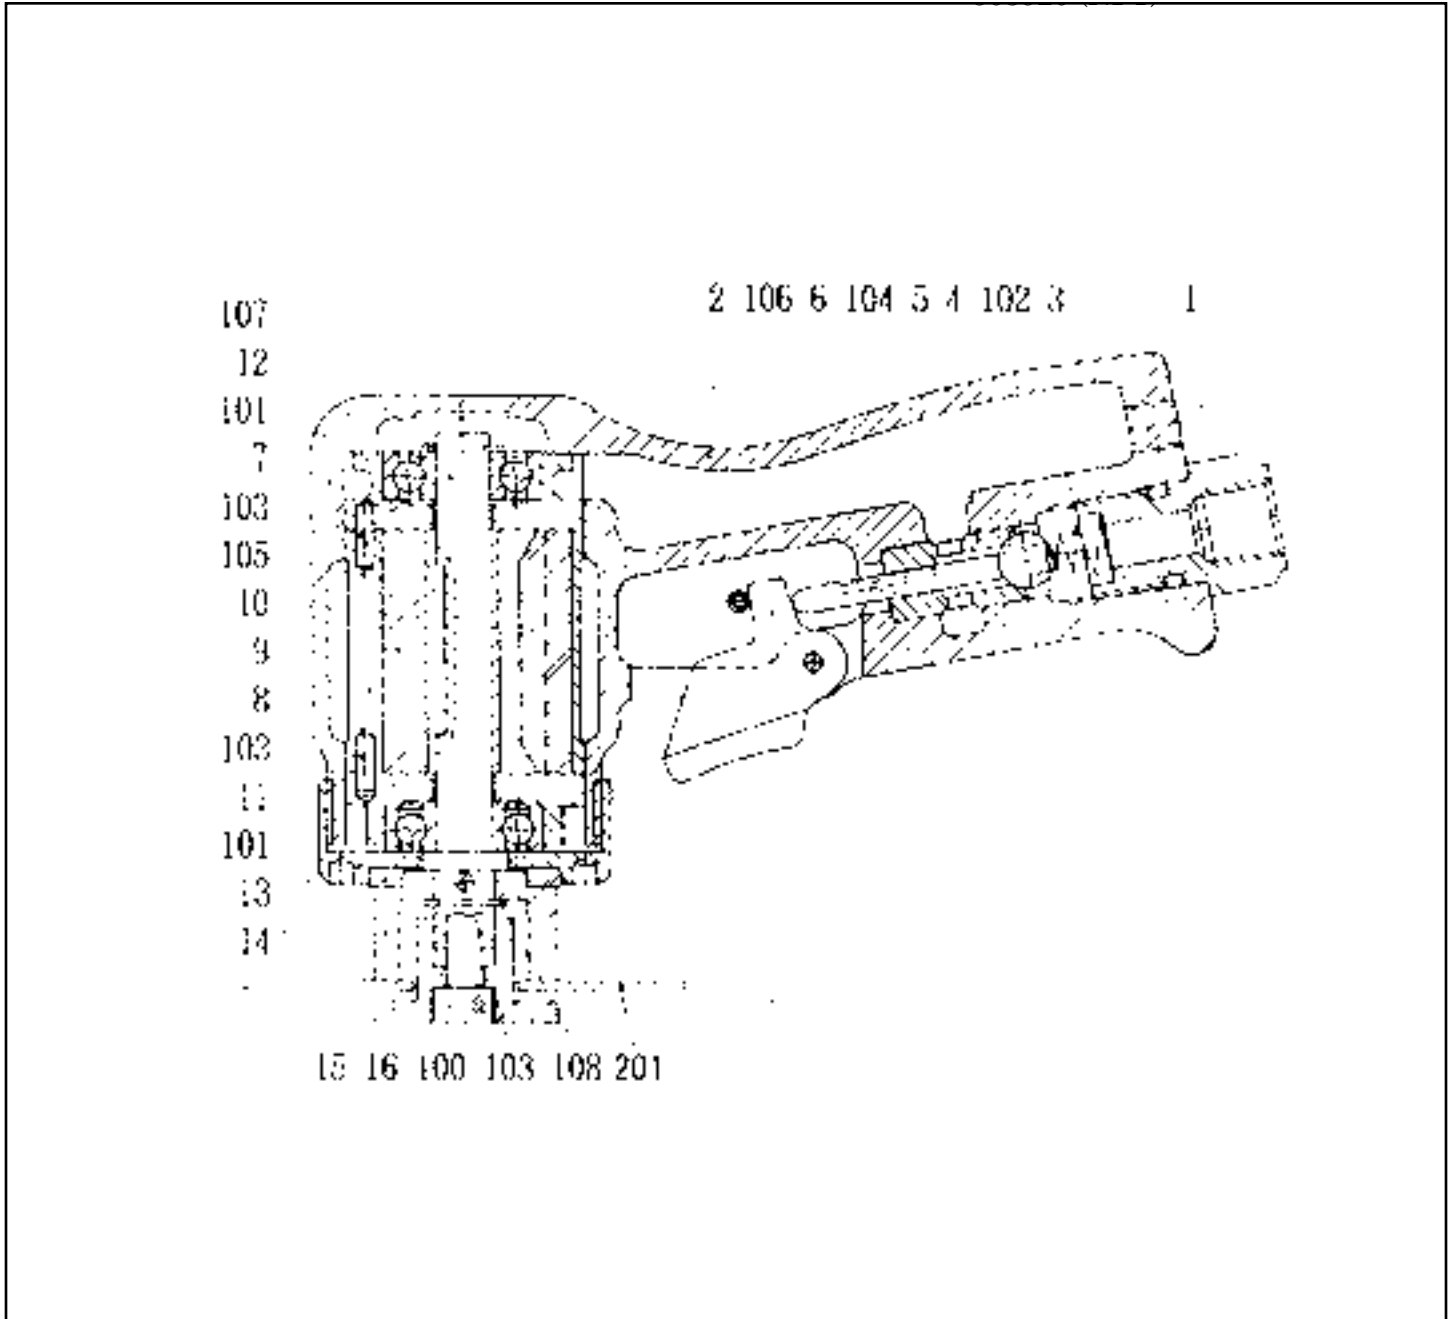

NPK® NIPPON PNEUMATIC MFG.CO.,LTD
NSG-100

Item	Part No.	Part Name	Qty.
1	15205840	Inlet Bushing	1
2	15011850	Handle	1
3	15011840	Throttle Spring	1
4	15205590	Throttle Bush	1
5	15205080	Throttle Pin	1
6	15203810	Lever	1
7	15011900	Top Plate	1
8	15003170	Cylinder	1
9	15003210	Rotor	1
10	15003190	Vane	4
11	15011910	Bottom Plate	1
12	15011920	Rotor Spindle	1
13	15011940	Lock Nut	1

Item	Part No.	Part Name	Qty.
14	15011930	Felt Ring	1
15	15011890	Paper Flange	1
16	15011860	Paper Nut	1
100	74006014	Cap Screw	1
101	28201072	Ball Bearing	2
102	28205051	Rubber Ball	1
103	28206036	Pin	3
104	28207061	Roller Pin	1
105	28207067	Roller Pin	1
106	25305020	Spring Pin	1
107	25307210	Retaining Ring	1
108	25307010	Retaining Ring	1
201	15011880	Paper Pad	1