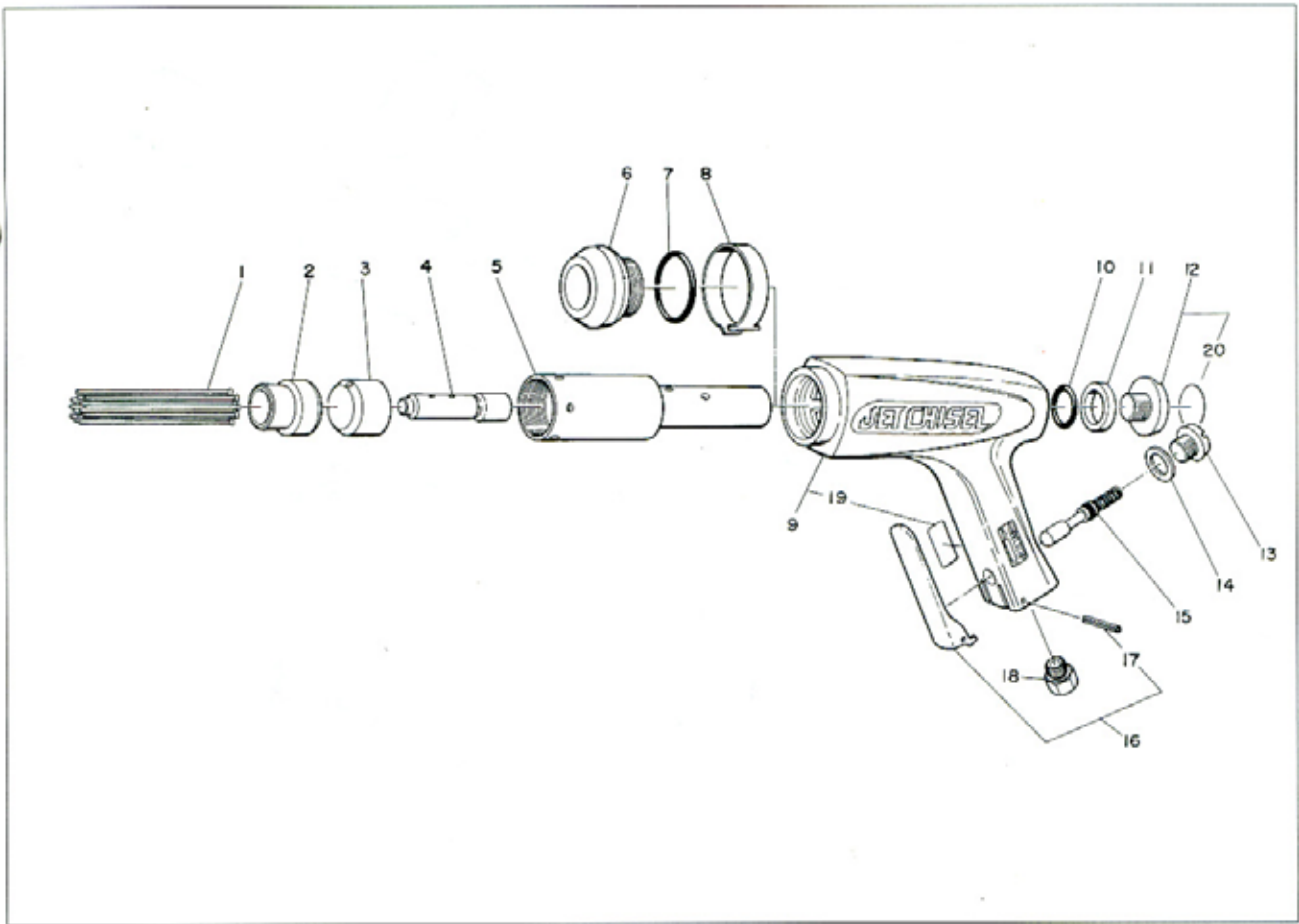

JET CHISEL JC-16 ASSEMBLY AND PARTS LIST

The parts numbers with () are included in the Ass'y parts written above them.

| No. | Part No. | Part Name | Q'ty | Price |
|-----|-----------|---------------------------|-------|-------|
| 1 | — | Needle ϕ 2X150 mm | 29 | |
| 2 | TP00290 | Needle Supporter ϕ 2 | 1 | |
| 3 | TP00289 | Throttlole Anvil | 1 | |
| 4 | TP00288 | Piston | 1 | |
| 5 | TP00287 | Cylinder | 1 | |
| 6 | TP00292 | Lock Ring | 1 | |
| 7 | TP11987 | O-Ring KS-24 | 1 | |
| 8 | TP00295 | Lock Band | 1 | |
| 9 | TB01536 | Housing Sub Ass'y | 1 set | |
| 19 | (TQ02207) | Warning Label CE Mark | 1 | |
| 10 | TP11986 | O-Ring KS-19 | 1 | |
| 11 | TP03336 | Rear Washer | 1 | |
| 12 | TA93271 | Rear Bolt Ass'y | 1 set | |

| No. | Part No. | Part Name | Q'ty | Price |
|-----|-----------|----------------------|-------|-------|
| 20 | (TP01480) | Name Plate | 1 | |
| 13 | TP00389 | Valve Cap | 1 | |
| 14 | TP00388 | Valve Packing | 1 | |
| 15 | TA90037 | Throttle Valve Ass'y | 1 set | |
| 16 | TB00426 | Throttle Lever Ass'y | 1 set | |
| 17 | (TQ00563) | Spring Pin 3X20 | 1 | |
| 18 | TQ02349 | Bushing M16XPT3/8 | 1 | |

ACCESSORIES

| No. | Part No. | Part Name | Q'ty | Price |
|-----|----------|-----------------------|------|-------|
| | — | Needle ϕ 2X150mm | 29 | |
| | TP16451 | Instruction Manual | 1 | |
| | TQ02350 | Bushing PT3/8XNPT3/8 | 1 | |
| | TQ03262 | Hose Nipple PT3/8X3/8 | 1 | |