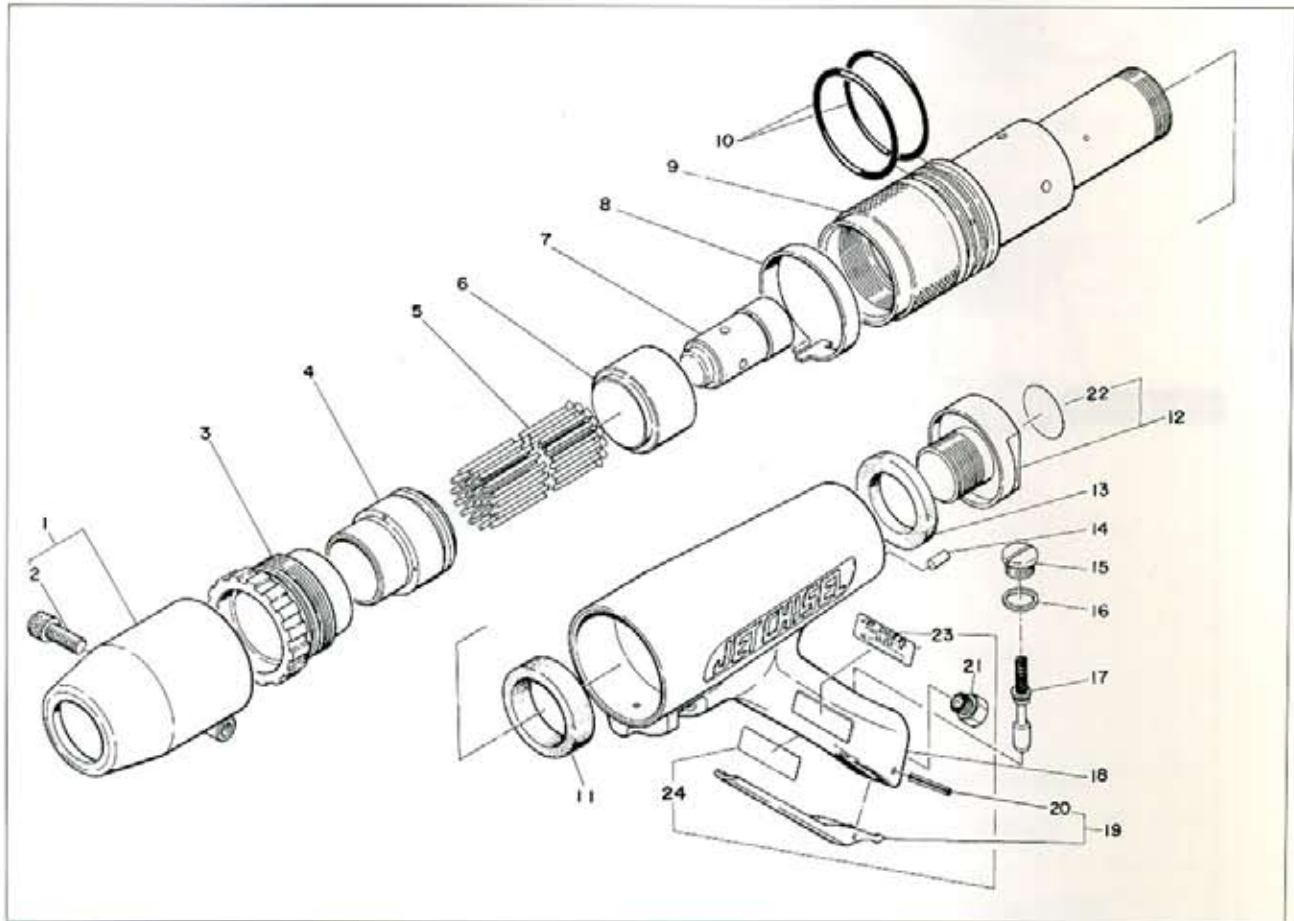

# JET CHISEL JEX-28 ASSEMBLY AND PARTS LIST

The parts numbers with ( ) are included in the Ass'y parts written above them.

No.	Part No.	Part Name	Q'ty	Price
1	TA93365	Round Needle Guide Ass'y	1 set	
2	(TP00045)	Hex. Socket Head Bolt 8X25	1	
3	TP01464	Lock Ring	1	
4	TP01461	Needle Supporter $\phi$ 3	1	
5	—	Needle $\phi$ 3X180 mm	28	
6	TP00399	Throttle Anvil	1	
7	TP00395	Piston	1	
8	TP01466	Lock Band	1	
9	TP01463	Cylinder	1	
10	TP11993	O-Ring	2	
11	TP01474	Front Washer	1	
12	TA90452	Rear Bolt Ass'y	1 set	
22	(TP01480)	Name Plate	1	
13	TP01475	Rear Washer	1	
14	TP01478	Cylinder Lock Pin	1	

No.	Part No.	Part Name	Q'ty	Price
15	TP00389	Valve Cap	1	
16	TP00388	Valve Packing	1	
17	TA90037	Throttle Valve Ass'y	1 set	
18	TB01595	Housing Sub Ass'y	1 set	
23	(TP01471)	Name Plate JEX-28	1	
24	(TQ02207)	Warning Label CE Mark	1	
19	TB00427	Throttle Lever Ass'y	1 set	
20	(TQ00563)	Spring Pin 3X20	1	
21	TQ02349	Bushing M16XPT3/8	1	

## ACCESSORIES

	TP00170	Hex. Wrench Key 6	1	
	—	Needle $\phi$ 4X180 mm	14	
	TP01462	Needle Supporter $\phi$ 4	1	
	TP16451	Instruction Manual	1	
	TQ02350	Bushing PT3/8XNPT3/8	1	
	TQ03262	Hose Nipple PT3/8X3/8	1	